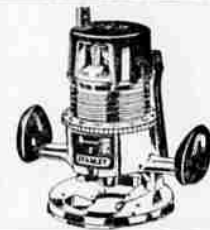

Reg. 34.95

An excellent quality saw for professional or home shop use — cuts 2" lumber with ease.

SKIL JIG SAW

28.88

Reg. 44.95 SAVE \$16.00

Fastest cutting saw on the market in its price class. Orbital blade action doubles blade life.

1/4" **STANLEY**

Save \$13.00

* 3 Amp Motor

* Jacobs Geared Chuck

* 2500 RPM

* UL Approved

DRILL

11.88

Reg. 24.95

STANLEY 7/8 HP ROUTER

59.95

Complete with built-in light. Micro-dial adjustment. 23,000 RPM

Reg. 69.95

STANLEY FINISHING SANDER

19.95

A rugged smooth working orbital sander — uses 1/2 of a standard sheet of sandpaper.