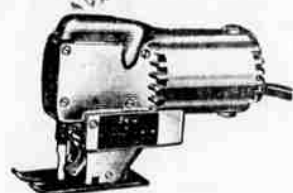

TAPE PRINTER
7.99

TAG & LABEL MARKER

REG. 9.95

Embosses a plastic tape that can be applied to anything. Permanent — weatherproof — perfect for home, office or industry. A perfect gift.

MITRE BOX

46.95

Famous Miller Falls brand 4"x24" saw. Heavy - All steel & cast iron.

Reg. 57.50 SAVE \$10.50

IRWIN AUGER BIT SET

14.95

Reg. 18.50

1/2 INCH DRILL

27.88

* Miller-Falls Brand
* 3.5 Amp Motor
* 450 RPM
Reg. 39.95

STANLEY SABRE SAW
23.95

Reg. 34.95

An excellent quality saw for professional or home shop use — cuts 2" lumber with ease.

SKIL JIG SAW

28.88

Reg. 44.95 SAVE \$16.00

Fastest cutting saw on the market in its price class. Orbital blade action doubles blade life.