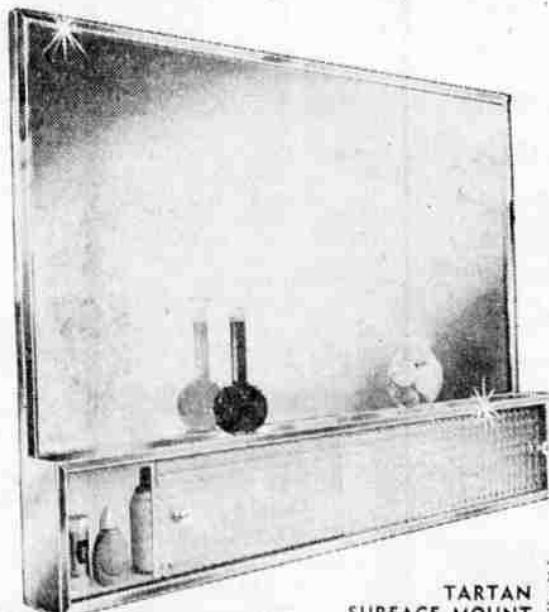

28 Inch 2 Levels \$ 6.49
4 Plumbs Reg. 8.35 **6**

Professional Grade In Plastic Carry Case.

GENUINE CRESCENT WRENCH

2.99

Reg. 3.95

CHROMIUM PLATED

BATHROOM CABINET

23.95

Reg. 32.00

42" x 28" STAINLESS STEEL CABINET that mounts in minutes. Covers up old cabinet hole.

ELECTRIC HEATER

13.88

Reg. 22.95

1650 watt "Instant Heat" unit — Internal tip-over switch. Thermostat control, very quiet fan — light beige finish.