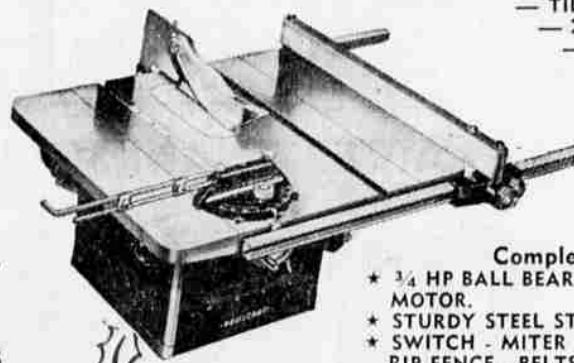

REG. 174.90
Largest size unit made. Takes 20" wood. Complete with doors, grate, boot & damper.

HEAVY DUTY STEEL GRATES

23" Reg. 6.95 Weight 20 1/2 lb. **4.95**

25" Reg. 8.95 Weight 22 lb. **5.95**

28" Reg. 10.95 Weight 23 1/2 lb. **6.95**

FIRE BASKETS

SOLID BRASS REG. 9.95 **\$ 7.99**

BLACK & BRASS REG. 6.95 **\$ 5.99**

SAVE \$38.00
DELTA 9" TABLE SAW

— TILT ARBOR
— 24" RIP CAPACITY
— OVER 12 INCHES IN FRONT OF BLADE
— BALL BEARING

149.50

REG. 187.60

Complete with
* 3/4 HP BALL BEARING HEAVY DUTY MOTOR.
* STURDY STEEL STAND
* SWITCH - MITER GAUGE - RIP FENCE - BELTS & PULLEYS

BUY THE BEST

7" STANLEY SAW
34.88

* 9 AMP. MOTOR
* 5000 RPM
* CUT FULL 2" AT 45° ANGLE

Top performance and dependable Stanley quality at a terrific price. Reg. 44.95

DELTA COMPACT SAW
69.50

COMPLETE WITH

Cuts Dressed 2" Lumber.

Extension wings, 1/2 HP Ball Bearing Motor, Guard, Miter Gauge, Rip Fence.