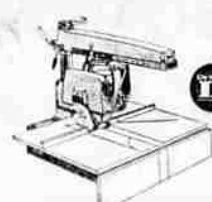

DE WALT RADIAL SAWS

Buy either DeWalt saw between now and Xmas and get FREE

1-6" Dado Set
1-8" Planer Blade
1-8" Disc Sander
1-9" Rip Blade
1-7" Plywood Blade Worth $34.60

Model 1200 9" Radial Saw Motor Develops 5 1.8 HP Under Load.

239

Model 1400 - 10" Blade Motor Develops 2 HP Under Load. Power Brake and Drop Leaf Table

269