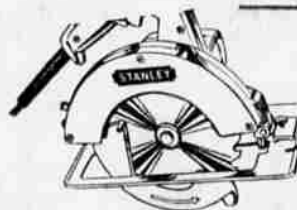

FIRE BASKETS

SOLID BRASS REG. 9.95 **\$ 7.99**

BLACK & BRASS REG. 6.95 **\$ 5.99**

SAVE \$38.00
DELTA 9" TABLE SAW

— TILT ARBOR
— 24" RIP CAPACITY
— OVER 12 INCHES IN FRONT OF BLADE
— BALL BEARING

149.50

REG. 187.60

Complete with
* 3/4 HP BALL BEARING HEAVY DUTY MOTOR.
* STURDY STEEL STAND
* SWITCH - MITER GAUGE - RIP FENCE - BELTS & PULLEYS

BUY THE BEST

7" STANLEY SAW
34.88

* 9 AMP. MOTOR
* 5000 RPM
* CUT FULL 2" AT 45° ANGLE

Top performance and dependable Stanley quality at a terrific price. Reg. 44.95

DELTA COMPACT SAW
69.50

COMPLETE WITH

Cuts Dressed 2" Lumber.

Extension wings, 1/2 HP Ball Bearing Motor, Guard, Miter Gauge, Rip Fence.