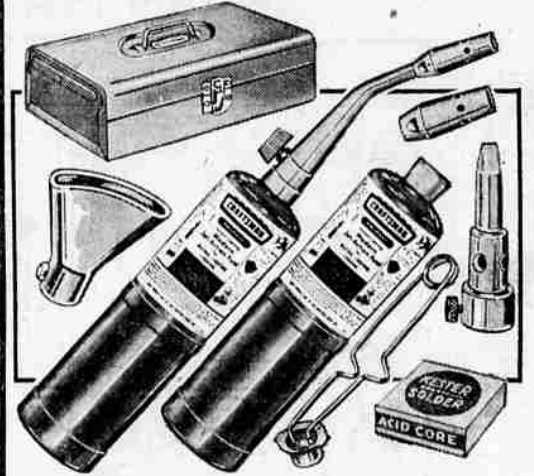

Propane Torch Kits with 2 Fuel Cylinders

Check Sears low price
For most heating jobs **12.00**

Complete kit includes 4 interchangeable tips, spark lighter, solder, carrying case. Kit is ideal for soldering, sweating metal joints, removing paint, heating floor tile before setting.