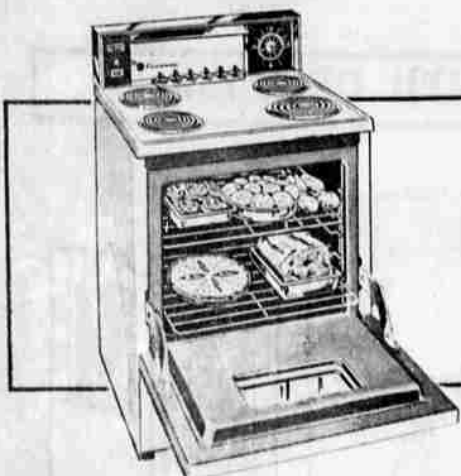

Kenmore Fully Automatic Electric Range

Sears Low Price **$199**
NO MONEY DOWN

30-inch electric range for those large family meals that need extra cooking and baking space... Viso-Bake door lets you see without opening door.