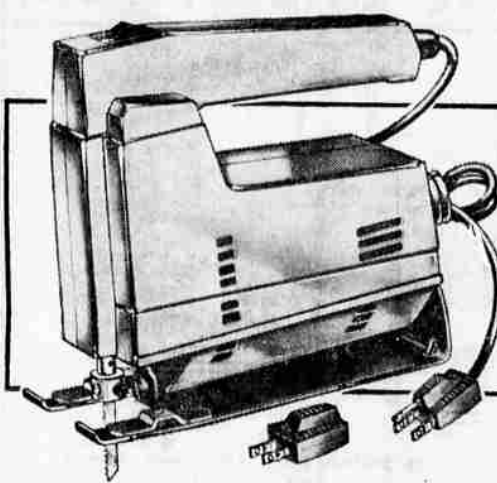

Craftsman Top-Handle Design Sabre Saws

Check Sears low price
Motor Develops 1/8-HP **14.99**

Easy to grip and maneuver. Cuts 2x4's. Makes its own starting hole. Polished aluminum alloy housing. Tilting base plate for bevel cutting. 1/2-in. stroke. 10-ft. 3-wire cord, adapter.

Craftsman Fine
Finish Sanders

Sears Price **14.99**
Reciprocating-type for smooth finish. Lightweight, with 3x6-in. sanding surface.

Craftsman 28-Pc.
Socket Sets

Sears Price **14.99**
Regular separate prices total 19.99. With 1 1/2-in. drive sockets (3/16 to 7/16 in.).