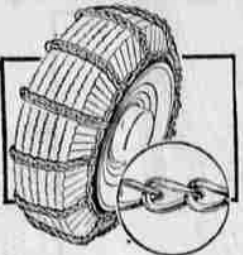

Twist Link Full
Wheel Tire Chains

AS LOW AS **8.95**
6.50x13