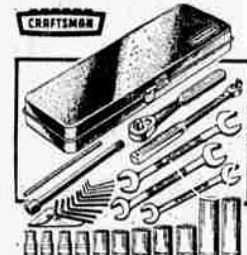

Craftsman 28-Pc.
Socket Sets

Sears Price **14.99**
Regular separate prices total 19.99. With 1 1/2-in. drive sockets (3/16 to 7/16 in.).