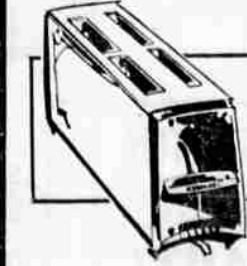

Family-Size
4-Slice Toasters

Sears Price **18.99**
Completely silent. Thermostat control assures perfect toast. Crumb tray.