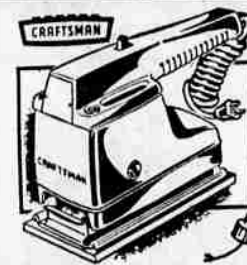

Craftsman Fine
Finish Sanders

Sears Price **14.99**
Reciprocating-type for smooth finish. Lightweight, with 3x6-in. sanding surface.