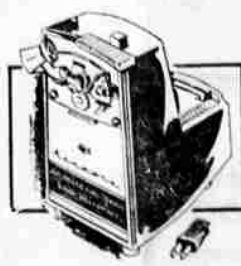

Dual Can Opener/
Knife Sharpener

Sears Price **17.99**
Completely automatic! Opens any shape or size can. Magnet lid holder. Quiet sharpener.