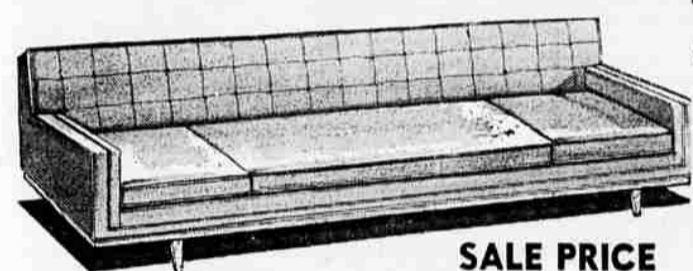

* High Tufted Back * Foam Seat Cushion * Solid Oak Frame. Comp. Value \$94.00.

\$79⁰⁰

SALE

CHANNEL-BACK CHAIR

* Heavy Brown Nylon Frieze * Reversible Cushion * Wood Trim.

\$64⁹⁵

SALE

FREE DELIVERY

94" CONTEMPORARY SOFA

* Foam Rubber Seat Cushions * Fine Quality Nylon Fabric * Seven-Year Construction Guarantee. Reg. \$249.

SALE PRICE \$179⁰⁰

END TABLES
COFFEE TABLES
ON SALE FROM

\$10⁹⁵

TABLE LAMPS
POLE LAMPS
ALL
REDUCED
IN
PRICE

MODERN SWIVEL ROCKER

* High Back Style * Reversible Foam Cushion * Nylon Frieze Upholstery * Choice of 6 colors in stock. COMPARABLE VALUE \$89.

SALE \$69⁰⁰

TUFTED BACK CLUB CHAIR

* Foam Seat Cushion * Hardwood Frame * Heavy Brown expanded Vinelle Fabric.