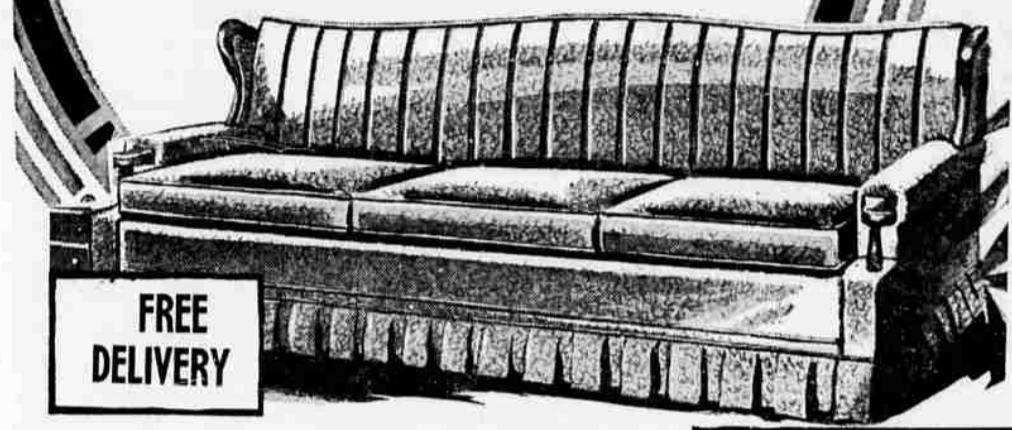

* High Tufted Back * Foam Seat Cushion * Solid Oak Frame. Comp. Value \$94.00.

\$79⁰⁰

SALE

CHANNEL-BACK CHAIR

* Heavy Brown Nylon Frieze * Reversible Cushion * Wood Trim.

\$64⁹⁵

SALE

FREE DELIVERY

94" CONTEMPORARY SOFA

* Foam Rubber Seat Cushions * Fine Quality Nylon Fabric * Seven-Year Construction Guarantee. Reg. \$249.

SALE PRICE \$179⁰⁰

END TABLES
COFFEE TABLES
ON SALE FROM

\$10⁹⁵

TABLE LAMPS
POLE LAMPS
ALL
REDUCED
IN
PRICE

MODERN SWIVEL ROCKER

* High Back Style * Reversible Foam Cushion * Nylon Frieze Upholstery * Choice of 6 colors in stock. COMPARABLE VALUE \$89.

SALE \$69⁰⁰

TUFTED BACK CLUB CHAIR

* Foam Seat Cushion * Hardwood Frame * Heavy Brown expanded Vinelle Fabric.