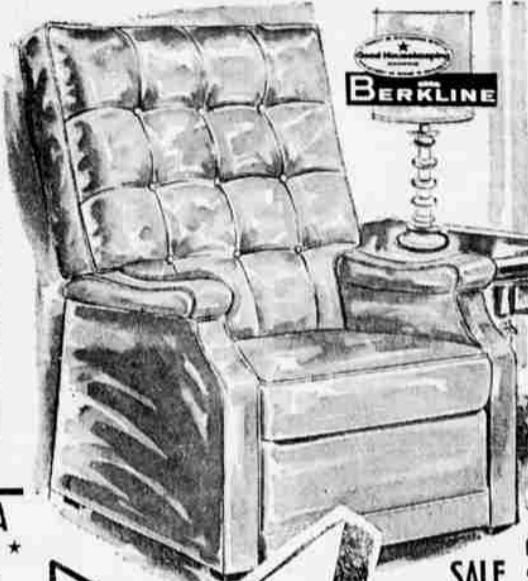

IT'S HERE - THE REALLY BIG SALE YOU'RE WAITING FOR!

CARLSON FURNITURE'S

4th

(OPEN FRIDAY NIGHT UNTIL 9 P.M.)

ANNIVERSARY

96" MODERN PILLOW BACK

SOFA \$189⁰⁰

* Reversible Foam Rubber Seat Cushions & Back Pillows * Thin off-the-floor Styling * Choice of Fabrics. Reg. \$259.
SALE PRICE

EARLY AMERICAN SOFA

* Wood Trim Arm & Wing * Fluted Foam Back * Hardwood Frame * Nylon Fabric * Coil Spring Base.

SALE PRICE \$199⁰⁰

Reg. \$269.00

HERE ARE JUST A FEW of the HUNDREDS of SALE PRICED items for our big anniversary sale starting Friday morning at 9. We're celebrating our fourth birthday with a storewide extravaganza of PRICE SLASHING. This is the BIG FURNITURE SALE you've been waiting for... so shop early!