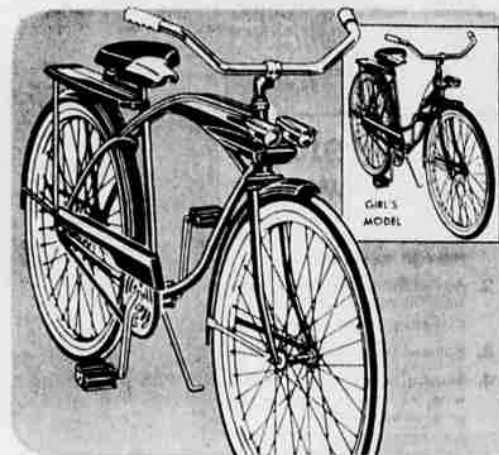

DUAL-LIGHT BIKE

PRICED LOW! RUGGED STEEL FRAME
Chromed coaster brake model, with "Forward Flair" styling, two-toned saddle. Boy's in red, girl's, blue. 24" and 26" sizes. 3-Bar 24", 26". **30.88**

43⁸⁸

NO MONEY DOWN
20" 31.88

PRO-STYLE 7' TABLE

BONUS! 10.95 CUE RACK...PLUS ALL ACCESSORIES!

All year family entertainment—plus a bonus ball-and-cue rack at no extra cost! Wards table features: pro-style end ball return, durable walnut satin finish; particle board bed covered with green cotton billiard cloth. Regulation 2 1/4" molded balls, two 48" imported

Italian cues. Built-in bed and leg levelers for true ball roll, pure gum cushions for livelier action. 85x45" overall. Buy now while bonus offer lasts—ideal for family Christmas gift! **8' TABLE PLUS BONUS, ACCESSORIES 52" imported Italian cues. 96x50-in... '139**

$114 NO MONEY DOWN