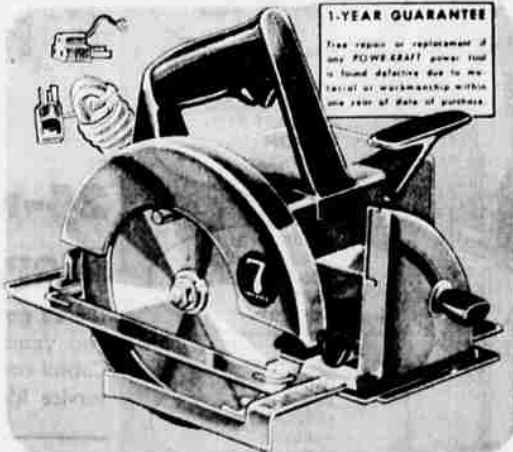

OUR BEST 7" SAW
POWE-KRAFT CONTRACTOR—CUT '12

For continuous heavy-duty work! 100% ball, needle bearings. Cuts deeper than industry 7 1/4" saws—2 1/2" at 90°, 2" at 45°. "ML"-wound motor develops 1 3/4 hp.

37⁸⁸

Reg. 49.99
NO MONEY DOWN