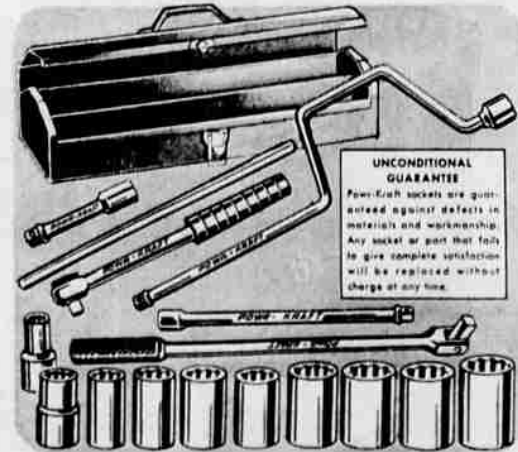

24% OFF! 17 PCS.
POWE-KRAFT 1/2" DRIVE SOCKET SET

Tough alloy steel outfit contains most-needed equipment! Includes ratchet; flex handle and bar; speeder handle, 2 extensions; 10 sockets and metal case.

17⁹⁹

Reg. 23.95
NO MONEY DOWN

130,000 ITEMS AVAILABLE THROUGH OUR CATALOG ORDER DEPARTMENT, TOO!