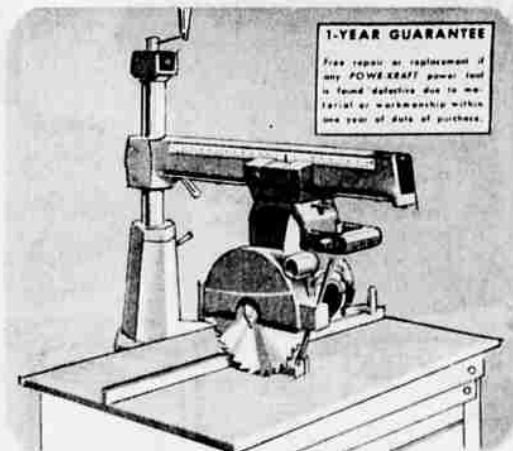

THREE SPEEDS
'21 OFF! 10" RADIAL ARM SAW

3 spindles make it a workshop in 1 tool—drill, sand, dado, shape and more! Ball bearing motor develops 2 hp; cuts 3 7/8" at 90°, 2 3/4" at 45°. Arm rotates 170°.

$168

Reg. '189
NO MONEY DOWN