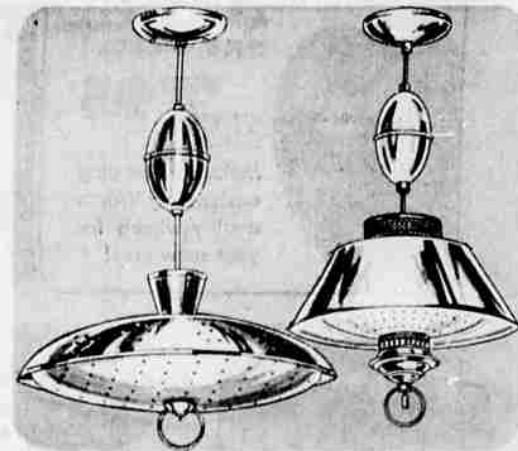

SAVE $5 ON EACH
STYLE HOUSE QUALITY FIXTURES

Both 3-light pulldowns have 3-way switches, ceramic glass diffusers. Modern fixture in polished brass with 17" shade; colonial in polished brass or copper.

9⁸⁸
Each

REGULARLY 14.95