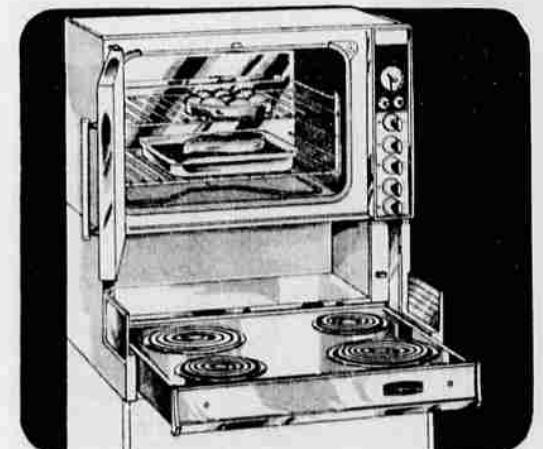

- Tumble-drying with heat
  - Tumble-drying without heat
  - Drying on stationary rack with heat
  - Drying on stationary rack without heat
- Gas 4-way dryer, reg. 219.95 \$189

**KITCHEN GLAMOR!**  
SIGNATURE BEAUTY NOW \$30 OFF!

Eye-level oven has automatic clock controls. Cooking surface pulls out to use back burners. So easy to clean and to keep clean! See it today. Reg. 244.95.

**\$214** NO MONEY DOWN