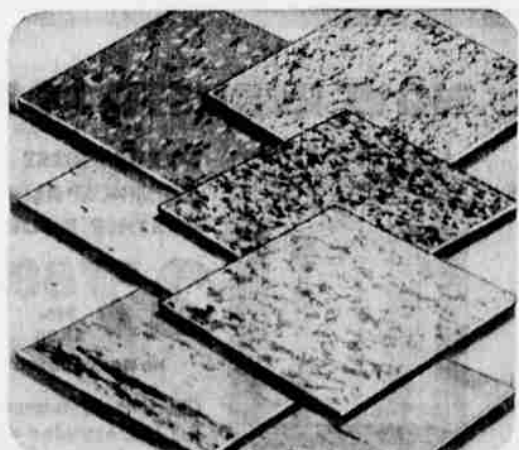

VINYL ASBESTOS

BUY IN CARTON LOTS, SAVE 1.41

Carefree, good-looking! Vinyl asbestos tile resists alkalis, acid. Goes on any floor, concrete or radiant-heated. Select colors. 9.20 carton... NOW 8.19

6.99

Reg. 8.40
CARTON OF 30