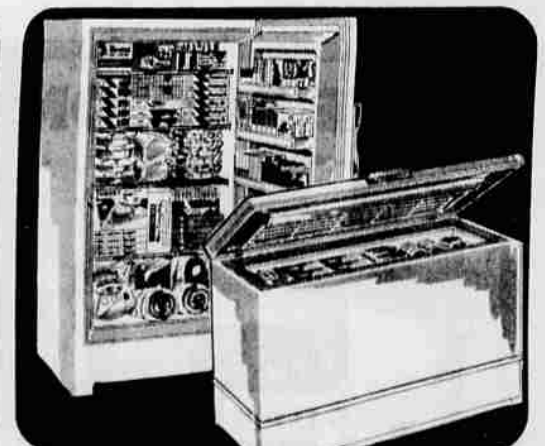

**TRU-COLD \$31 OFF!**  
12.6' COMBINATION, REG. 219.95

Spacious refrigerator section defrosts automatically! No button to push, dial to set. Loads of shelf space; crispers, door storage, too. 105-lb. freezer on top.

**\$188**

NO MONEY DOWN

**525-LB. FREEZERS**

SAVE \$21 OR \$31! TRU-COLD 15'

Reg. 219.95 upright model stores food on refrigerated shelves and on door shelves. Reg. 209.95 chest is best for bulky packages. 2 baskets, space divider.