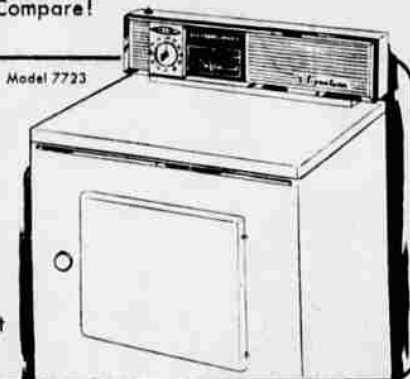

KITCHEN GLAMOR!
SIGNATURE BEAUTY NOW $30 OFF!

Eye-level oven has automatic clock controls. Cooking surface pulls out to use back burners. So easy to clean and to keep clean! See it today. Reg. 244.95.

$214 NO MONEY DOWN

NYLON OR WOOL PILE with rubberized pad

4 CARPETS, 24 COLORS! COMPLETELY INSTALLED!

749 Reg. 8.23 and 9.23 sq. yd. installed

DU PONT NYLON PILE

Practical and good-looking carpet! Continuous filament fiber prevents fuzzing; hi-lo texture retards crushing, soil. 7 colors. 12' and 15' widths.

NYLON PILE AXMINSTER

Good buy on easy-care nylon pile. Highly resistant to shedding. 5 vivid color patterns add new decorator interest. 9' and 12' widths.

THICK WOOL LOOP PILE

Richly textured wool pile is wonderfully long-wearing. Spills wipe up quickly, leaving no stains. 7 intriguing patterns. 12', 15' widths.

WOOL PILE WILTON

Distinctive textured loop design, Wilton weave. Fibers won't absorb dirt; crush and mat-resistant. 5 lovely colors. 12' and 15' widths.

SHOP AT HOME

Wards expert will show you samples at no obligation! Come in or phone.