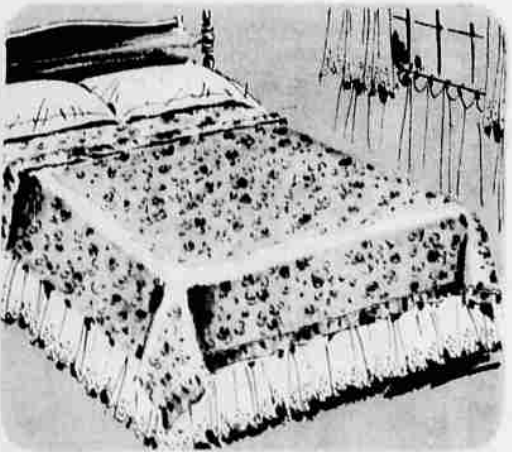

**STARTS
TUESDAY
OCTOBER 29**

november

**STEREO, TV VALUES!
Airline quality for less!**

**NO PAYMENTS 'TIL
FEBRUARY 1964**
No money down when you
buy on Wards credit plan.
Up to 36 months to pay.

**DIRT CAN'T HIDE!
SIGNATURE VIBRA-BEAT CANISTER**
Beats, sweeps, deep-cleans,
all at the same time! Vibra-
beaters loosen deepest dirt,
brushes whisk up surface
lint, big suction cleans clear
through. Nine attachments.

\$44

**BLANKETS, \$1 OFF!
PRETTY PRINTS, 'NAP-SEAL' FINISH**
Winter-warm and sale
priced at Wards! Rayon/
nylon blankets in delicate
prints are bound in nylon,
won't spill or shed with ex-
clusive "Nap-Seal" finish.