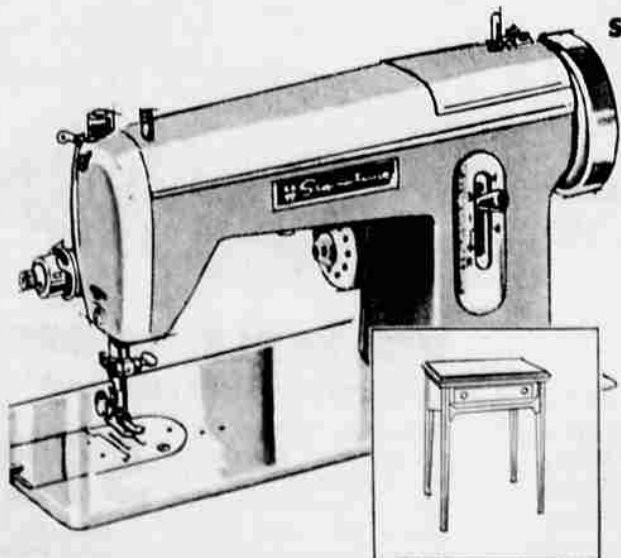

\$11 OFF SEWING CONSOLE

SAVE \$8 OR \$10 ON 9x12* RUGS

**SIGNATURE MACHINE AND
DANISH-STYLE CABINET**

\$78

REGULARLY 89.95

Make your own clothes, draperies;
do your own mending and save!
This slimline two-tone beauty handles
most sewing tasks with ease. Fea-
tures pushbutton drop feed, for-
ward and reverse control. Beautiful
walnut veneer hardwood cabinet
has a roomy work area.