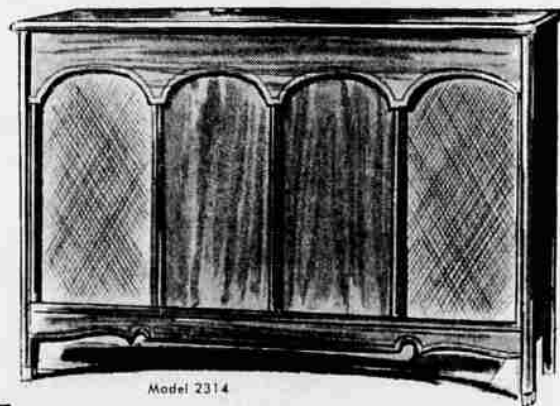

Model 2214

NO MONEY DOWN ON CREDIT—NO PAYMENTS UNTIL FEBRUARY 1964!

Model 3814

DELUXE

**\$238
EACH**

23" CONSOLE TV, 4 SPEAKERS
The sound is big and full, the picture steady
and clear! Hardwood veneer cabinet, ma-
hogany finish. Other finishes, add \$10.

*Measured diagonally

**SATISFACTION
GUARANTEED OR
YOUR MONEY BACK!**

Model 2314

8-SPEAKER STEREO—FM/AM CONSOLE
Exceptional styling, fine features, glorious
sound! Built-in FM stereo. Plays all speeds.
Mahogany veneer. Other finishes, \$10 more.