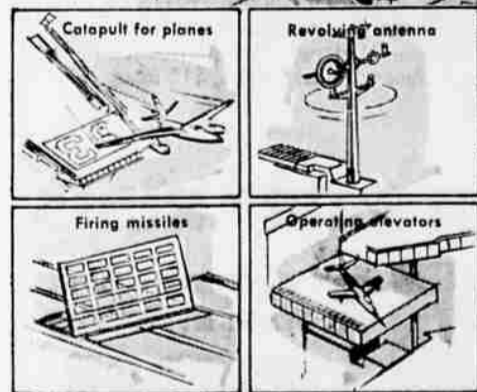

Signature

PERFECT COFFEE WITH SIGNATURE!

13⁸⁸
REG. 16.95

Stainless steel flavor protection. Automatic flavor control, signal light. Plastic top. 3 to 10-cup capacity.

Signature

SPACE SAVING COMBINATION!

14⁴⁴
REG. 17.95

Signature electric can opener, knife sharpener combination. Stainless steel cutting wheel. Opens any size can.

BIG 32% PRICE CUT!

MIGHTY MATILDA—QUEEN OF THE TOY FLATTOPS

Big, bustling—35" from bow to stern! Take command at her operating panel. Switch on the power—hidden wheels nose her ahead. On deck, her 100-man crew stands ready; overhead revolving radar antenna tracks enemy. Enemy sighted—sound the alarm! Zoom 12 pursuit planes off her catapult! Launch 4 surface-to-air missiles from rocket batteries. Lift 9 bombers, 4 helicopters to flight deck with twin elevators. Even catch returning planes with arresting gear! You saw it on TV! Have it for hours of family fun!