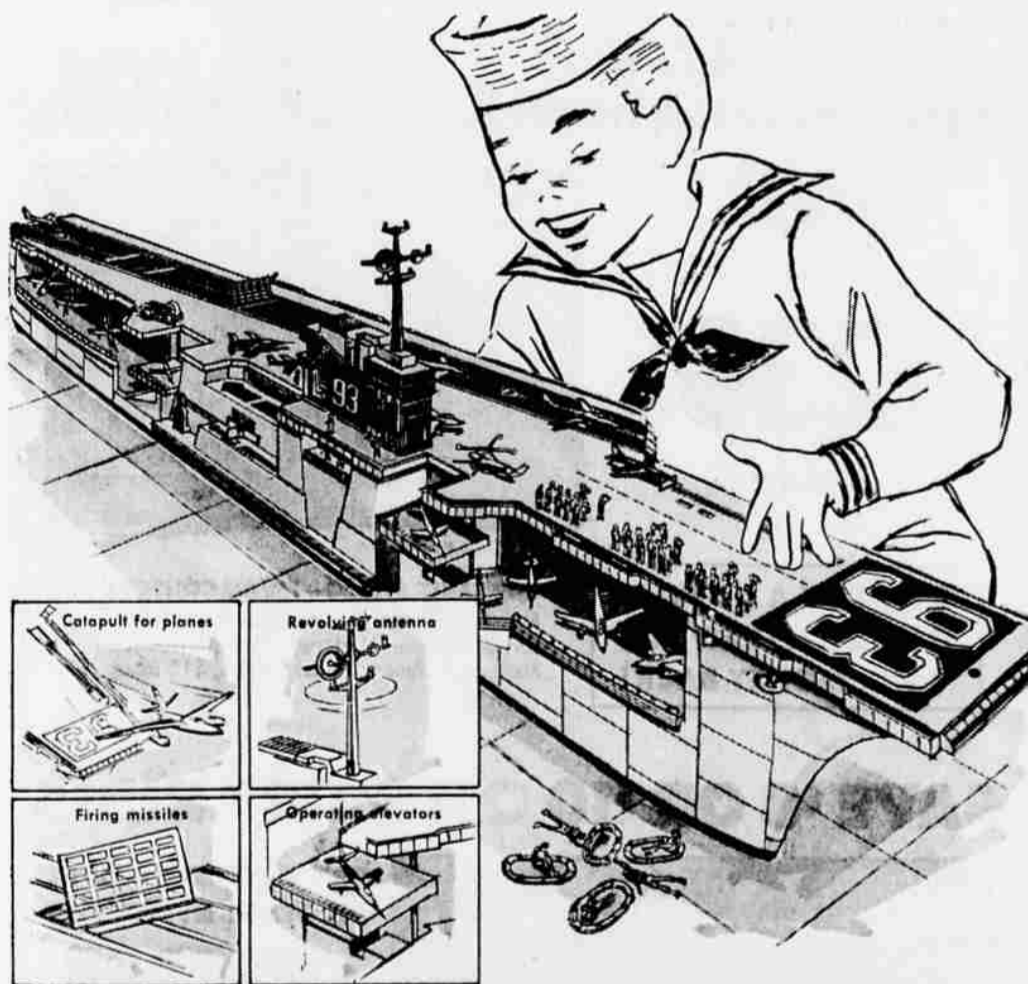

Signature

PERFECT COFFEE WITH SIGNATURE!

13⁸⁸
REG. 16.95

Stainless steel flavor protection. Automatic flavor control, signal light. Plastic top. 3 to 10-cup capacity.

Signature

SPACE SAVING COMBINATION!

14⁴⁴
REG. 17.95

Signature electric can opener, knife sharpener combination. Stainless steel cutting wheel. Opens any size can.

BIG 32% PRICE CUT!

MIGHTY MATILDA—QUEEN OF THE TOY FLATTOPS

Big, bustling—35" from bow to stern! Take command at her operating panel. Switch on the power—hidden wheels nose her ahead. On deck, her 100-man crew stands ready; overhead revolving radar antenna tracks enemy. Enemy sighted—sound the alarm! Zoom 12 pursuit planes off her catapult! Launch 4 surface-to-air missiles from rocket batteries. Lift 9 bombers, 4 helicopters to flight deck with twin elevators. Even catch returning planes with arresting gear! You saw it on TV! Have it for hours of family fun!