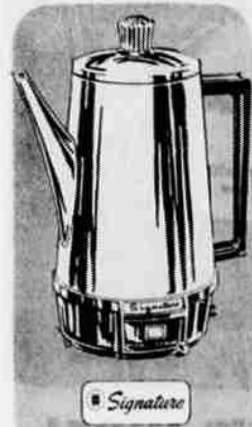

CHINA—\$6 to \$21 OFF! Wards open stock patterns

REG. 47.95 "INDORE"
STYLE HOUSE CHINA

28⁸⁸

57-pc. set
No money down

98-pc. set, reg. 79.95...58.88

Traditional Indian Tree pattern in earth-tone colors, 22K gold trim. Fine imported china, translucent yet amazingly durable. 57 pcs. serve 8; 98 pcs. serve 12. Guaranteed to be in open stock for at least 3 years. Other patterns (not shown) also sale-priced!

RIMLESS SHAPES, CLASSIC DESIGNS

A "Miniver" discreet bloom; rim of 22K gold. 42.95, 57 pcs. **36.88**
B "Juliette" stylized sprays, 22K gold rim. 69.95, 98 pcs. **58.88**

PLATINUM-EDGED, DEEP-BORDERED

C "Largo" has wired border, hint of color. 62.95, 57 pcs. **48.88**
D "Damask" soft blue border, floral design. 99.95, 98 pcs. **78.88**

Signature

PERFECT COFFEE WITH SIGNATURE!

13⁸⁸
REG. 16.95

Stainless steel flavor protection. Automatic flavor control, signal light. Plastic top. 3 to 10-cup capacity.

Signature

SPACE SAVING COMBINATION!

14⁴⁴
REG. 17.95

Signature electric can opener, knife sharpener combination. Stainless steel cutting wheel. Opens any size can.

BIG 32% PRICE CUT!

MIGHTY MATILDA—QUEEN OF THE TOY FLATTOPS

Big, bustling—35" from bow to stern! Take command at her operating panel. Switch on the power—hidden wheels nose her ahead. On deck, her 100-man crew stands ready; overhead revolving radar antenna tracks enemy. Enemy sighted—sound the alarm! Zoom 12 pursuit planes off her catapult! Launch 4 surface-to-air missiles from rocket batteries. Lift 9 bombers, 4 helicopters to flight deck with twin elevators. Even catch returning planes with arresting gear! You saw it on TV! Have it for hours of family fun!