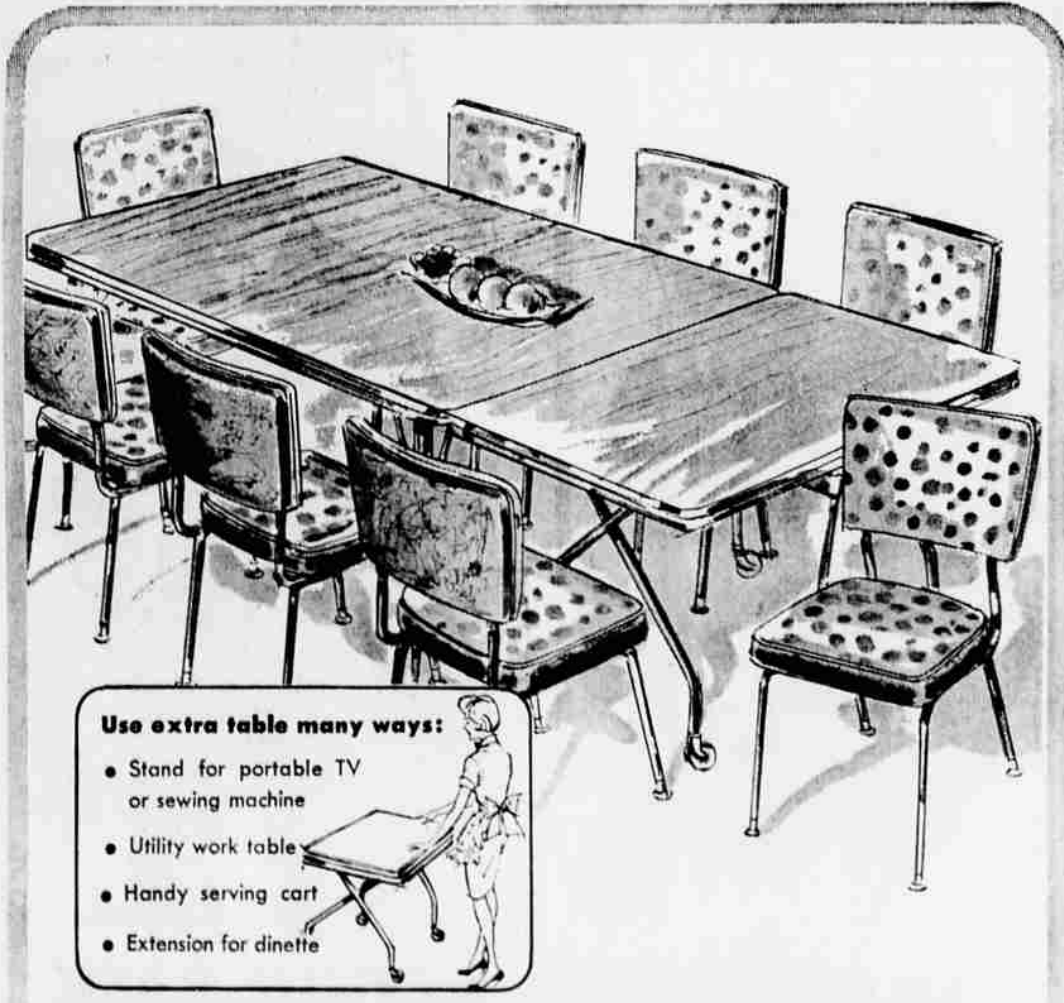

Use extra table many ways:

- Stand for portable TV or sewing machine
- Utility work table
- Handy serving cart
- Extension for dinette

ADD-ON DINETTE
EXTRA TABLE INCLUDED MAKES ROOM FOR 10!

Look what Wards brings you now—a 9-pc. dinette set with 36x60" table, PLUS an extra 36x24" table that locks-on at one end, extends length to 84". Tables have mar-resistant sandalwood-grained plastic tops, brass-color metal aprons, bronzetone legs. 8 padded chairs in 2-tone beige vinyl. Extra table "stays out" for daily use, or folds for storing.

**2 tables,
8 chairs!** **109⁸⁸**
NO MONEY DOWN