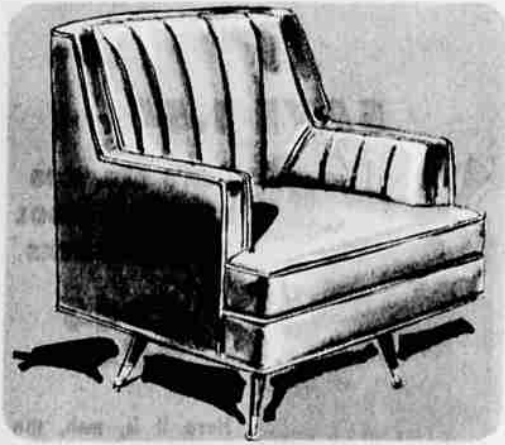

**BUOYANT FOAM
plus nylon's lasting beauty!**

SWIVEL ROCKER
AT A HOLIDAY SAVING OF $10
Deep channel back, and
cushioned with buoyant,
shape-retaining Ward-
Foam™. Tapered legs, tipped
with brass ferrules. Swivels
for talk or TV. Color choice.
*Wards name for urethane foam cushioning

69⁸⁸
REG. 79.95
NO MONEY DOWN

MODERN SOFA AND CHAIR, $50 OFF!
Here's the massive styling you love, with new beauty and refinement. Note how inviting the well-proportioned slant arms are! See the straight, simplified, single-button channeled back! Ward Foam™ is lavishly used to cushion arms and back, and for the seat cushions, which have reversible zippered covers. Sag-resistant coil-spring base, walnut-finished legs. Nylon frieze in Style House MW colors of Capri Blue, Coin gold; also sand and toast.
*Wards name for urethane foam cushioning

$199
REG. 249.95
NO MONEY DOWN

**OCCASIONAL TABLES
HAVE PIONITE™ TOPS**
Modern walnut finish; table tops
defy burns, marks,
and scratches.
29⁸⁸
Reg. 31.95