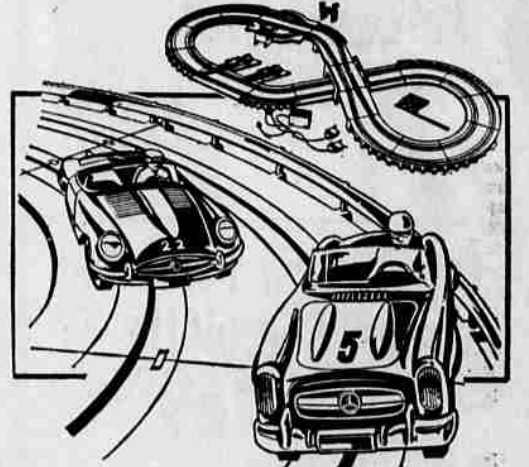

Glamorous 20-in. Grown-up Dolls

Sears Price

5⁴⁹

Rooted hair, jointed body. Choose lovely bride or bridesmaid dolls. Wear high heels.

Big 21 Piece Official National League Hockey Set

USE SEARS LAY AWAY PLAN - \$1 HOLDS 'TIL DEC. 15

10⁹⁹

Big 36-by-21-in. rink with all the thrills and chills of a real game. Has players, pucks, goal nets, officials, pennants and goal lights. Smash hit!

Big 23-in. Steel Auto Transports

Sears Price

6⁹⁹

Transport and 9 big cars all have friction motors. Detachable loading ramp.

Rugged 12 3/4-inch Pick-up Trucks

Sears Price

2⁵⁵

Tailgate opens and closes. Shapely, detailed features. Boosts a sturdy steel body.

Speedway Thrills with ALLSTATE Race Sets

Check Sears low price
15-ft. speedway