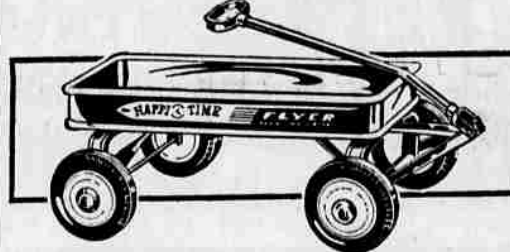

Sears Complete Play Iron Outfits

27-in. adjustable ironing board with pink perforated top, blue steel legs. 10-W. electric iron with pink handle. Clothespins, line and colorful apron.

Sears Price

4⁴⁴

Children's 3-piece Solid Maple Sets

Child-size, but built exactly like adult furniture. Legs are lathe-turned. Precision joints. Solid maple, 2 coats of tough varnish.

Sears Price

19⁹⁵

Smooth, Ball-Bearing Flyer Wagons

Equipped with ball-bearing wheels for faster, smoother rides. All-steel construction with 8 1/2-in. double disc wheels. Maroon with white trim.