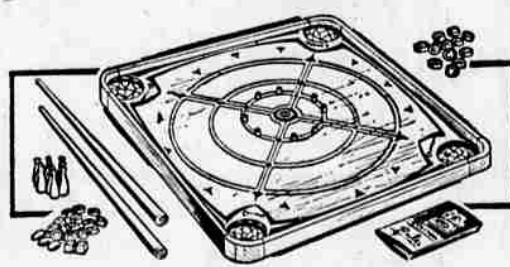

Sears Price

5⁴⁹

Big 16-in. Rugged Sears Tricycles

Sears Price

9⁹⁹

Strong tubular steel frame. Nylon front wheel bearing. Rubber tires. Aqua color.

Play 106 Games On Carrom Boards

The world's most popular game board on which you can play 106 separate games. All-wood construction, net pockets. Includes all necessary equipment. Rules.