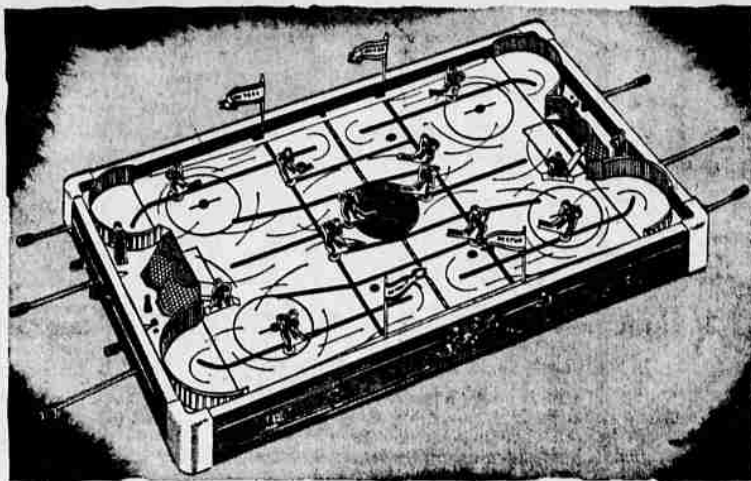

Spank Her in the Right Place and She'll Cry

Check Sears low price
Sold only at Sears

6⁹⁸

So like a real baby, she has rooted hair in a wispy, baby-style hairdo, soft chubby arms and legs, sleeping eyes. 19 inches tall with red-and-white corduroy jumper, diaper and booties.

Glamorous 20-in. Grown-up Dolls

Sears Price

5⁴⁹

Rooted hair, jointed body. Choose lovely bride or bridesmaid dolls. Wear high heels.

Big 21 Piece Official National League Hockey Set

USE SEARS LAY AWAY PLAN - \$1 HOLDS 'TIL DEC. 15

10⁹⁹

Big 36-by-21-in. rink with all the thrills and chills of a real game. Has players, pucks, goal nets, officials, pennants and goal lights. Smash hit!

Big 23-in. Steel Auto Transports

Sears Price

6⁹⁹

Transport and 9 big cars all have friction motors. Detachable loading ramp.