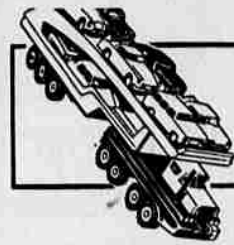

Spank Her in the Right Place and She'll Cry

Check Sears low price
Sold only at Sears

6⁹⁸

So like a real baby, she has rooted hair in a wispy, baby-style hairdo, soft chubby arms and legs, sleeping eyes. 19 inches tall with red-and-white corduroy jumper, diaper and booties.

Glamorous 20-in. Grown-up Dolls

Sears Price

5⁴⁹

Rooted hair, jointed body. Choose lovely bride or bridesmaid dolls. Wear high heels.

Big 21 Piece Official National League Hockey Set

USE SEARS LAY AWAY PLAN - \$1 HOLDS 'TIL DEC. 15

10⁹⁹

Big 36-by-21-in. rink with all the thrills and chills of a real game. Has players, pucks, goal nets, officials, pennants and goal lights. Smash hit!

Big 23-in. Steel Auto Transports

Sears Price

6⁹⁹

Transport and 9 big cars all have friction motors. Detachable loading ramp.

Rugged 12 3/4-inch Pick-up Trucks

Sears Price

2⁵⁵

Tailgate opens and closes. Shapely, detailed features. Boosts a sturdy steel body.

Speedway Thrills with ALLSTATE Race Sets

Check Sears low price
15-ft. speedway