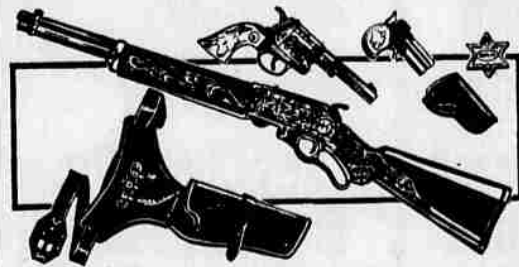

Sears Price

5⁴⁹

Big 16-in. Rugged Sears Tricycles

Sears Price

9⁹⁹

Strong tubular steel frame. Nylon front wheel bearing. Rubber tires. Aqua color.

Play 106 Games On Carrom Boards

The world's most popular game board on which you can play 106 separate games. All-wood construction, net pockets. Includes all necessary equipment. Rules.

Sears Price

7⁹⁹

Western Marshal's Complete Outfits

Rugged 250-shot lever action rifle and leather holster. Flashy belt buckle, 250-shot pistol, 50-shot derringer and holster, belt and three silver bullets.