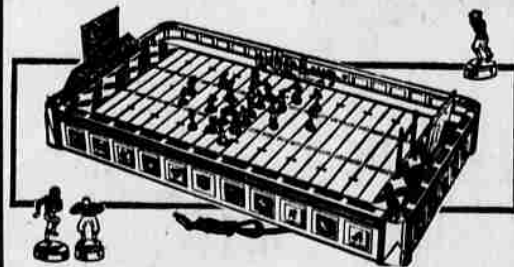

Sears Price

4⁹⁹

Pilot Parachutes from R.A.F. Fighter

Authentic to smallest details. 21 1/2-in. wingspan, 21-in. fuselage. Hot-shot engine with Rotomatic starter. Engine cowl and tricycle gear are removable.

Sears Price

7⁹⁹

National League "Pro" Football Games

Big 36-by-21-in. playing field complete with 14-in.-high stadium. 3-dimension players. New kicker-passer controls ball. NFL rules, directions. 110-V.

Sears Price