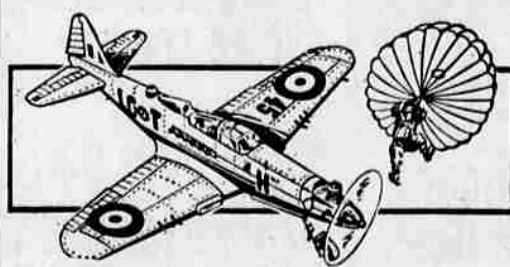

Sears Price

7⁹⁹

Western Marshal's Complete Outfits

Rugged 250-shot lever action rifle and leather holster. Flashy belt buckle, 250-shot pistol, 50-shot derringer and holster, belt and three silver bullets.

Sears Price

4⁹⁹

Pilot Parachutes from R.A.F. Fighter

Authentic to smallest details. 21 1/2-in. wingspan, 21-in. fuselage. Hot-shot engine with Rotomatic starter. Engine cowl and tricycle gear are removable.