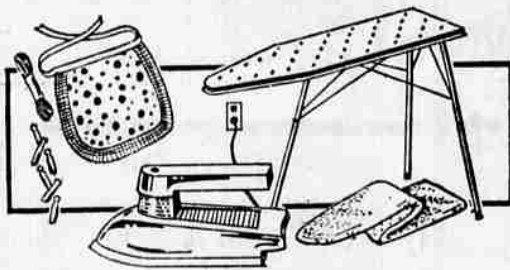

10⁹⁹

Big 36-by-21-in. rink with all the thrills and chills of a real game. Has players, pucks, goal nets, officials, pennants and goal lights. Smash hit!

Big 23-in. Steel Auto Transports

Sears Price

6⁹⁹

Transport and 9 big cars all have friction motors. Detachable loading ramp.

Rugged 12 3/4-inch Pick-up Trucks

Sears Price

2⁵⁵

Tailgate opens and closes. Shapely, detailed features. Boosts a sturdy steel body.

Speedway Thrills with ALLSTATE Race Sets

Check Sears low price
15-ft. speedway

Sears Complete Play Iron Outfits

27-in. adjustable ironing board with pink perforated top, blue steel legs. 10-W. electric iron with pink handle. Clothespins, line and colorful apron.

Sears Price

4⁴⁴

Children's 3-piece Solid Maple Sets