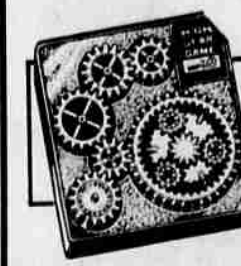

Electronic 45-Cal. Marksman's Pistol

Sears Price

14²⁹

Safe, noiseless. Shoots light beam; bell rings and "hit" shows. By Emence.

Guerrilla Gun Outfits by Mattel

Sears Price

4⁹⁹

Camouflaged automatic cap-firing gun, sling, insignia. Poncho, knife and scabbard.

Mattel's Fascinating High Gear Game

Sears Price

3⁹⁹

Back your judgment against whirling, colorful gears. Plastic board, twenty pegs.

Tots' 28-piece "First Lady" Tea Set

Sears Price

2⁹⁸

Striking burgundy and gold color. 6 1/4-in. plates, pieces in proportion. Only at Sears.