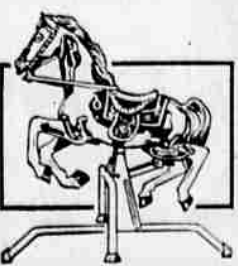

10⁹⁵

Huge 215-piece Tinkertoy Outfit

Sears Price

2.19

All wooden parts to build endless variety of models. Full-color Book of Ideas.

USE SEARS CONVENIENT LAY-AWAY PLAN - \$1 HOLDS 'TIL DEC. 15

Mattel's Hobby Horse, "Blaze"