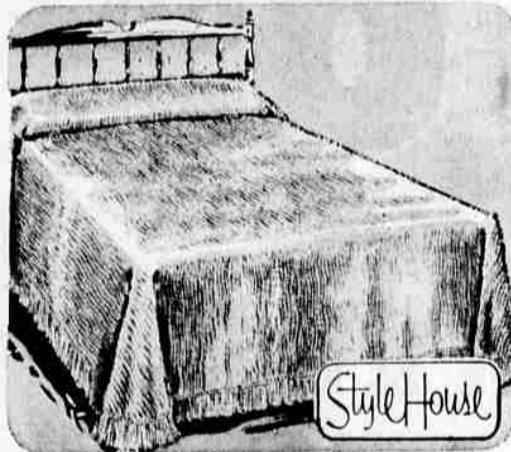

9⁹⁹
REG. 12.95

LOWEST PRICES OF THE SEASON... COME EARLY AND SAVE!

BATH MATCH-UPS! REG. 59c STRIPED, SOLID TOWELS

Ward Week buy on thirsty cotton terries by Style House. In five rich solid colors and coordinated stripes. 39c hand towel, 3 for 99c 19c wash cloth, 6 for 99c

2^{99c}
FULL BATH SIZE

WARD WEEK ONLY! TUFTED CHENILLE SPREAD, 21% OFF

Enka rayon chenille on a cotton back gives extra long wear. Washable throw style has rounded corners, bullion fringe; never needs ironing. 7 colors, white.