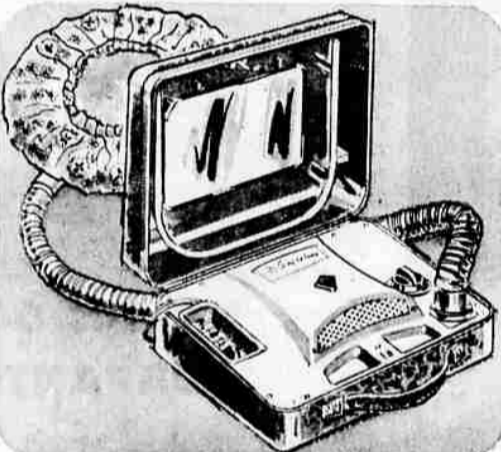

3⁹⁴
REG. 4.99
FULL OR TWIN

BIG \$5 SAVING! DELUXE DRYER WITH MANICURE SET

Signature luggage case hair dryer has quiet motor; 5-heat switch; large bouffant hood; 9x12x5" case, mirror in lid. Manicure set with power cable, attachments.