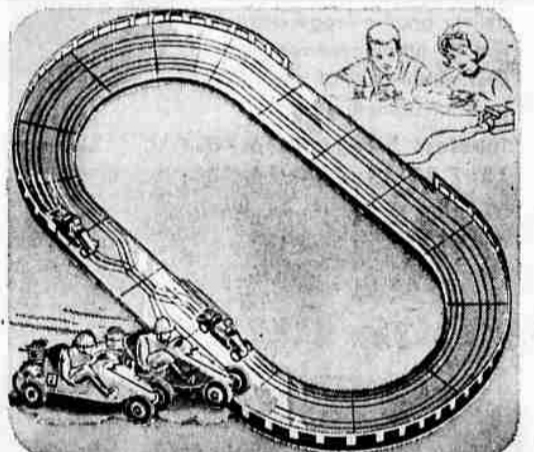

9⁹⁹
REG. 12.95

LOWEST PRICES OF THE SEASON... COME EARLY AND SAVE!

BATH MATCH-UPS! REG. 59c STRIPED, SOLID TOWELS

Ward Week buy on thirsty cotton terries by Style House. In five rich solid colors and coordinated stripes. 39c hand towel, 3 for 99c 19c wash cloth, 6 for 99c

2^{99c}
FULL BATH SIZE

WARD WEEK ONLY! TUFTED CHENILLE SPREAD, 21% OFF

Enka rayon chenille on a cotton back gives extra long wear. Washable throw style has rounded corners, bullion fringe; never needs ironing. 7 colors, white.

16⁸⁸
REG. 21.95

LANE SWITCHERS WARDS 12.95 CHICANE RACE SET

Around and around they go; sometimes bumpertobumper and sometimes side by side! 2 racers, 2 speed controls, 1-amp. powerpack UL-listed. 7.88 battery-run set, 6.88