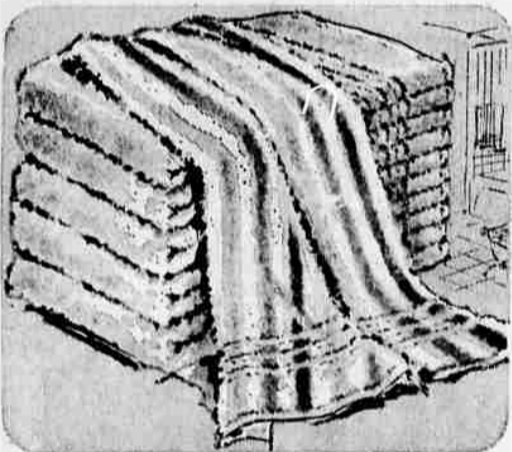

3⁹⁹
REG. 4.98

GUARANTEED* POW-HOUSE WESTERN SADDLE PANTS

*Your money-back if main seams rip... ever! Extra-rugged 13 3/4-oz. Sanforized** coarse-weave denim. Cut to fit snug, ride low on hips. Riveted strain points. **Mex. shrink. 1%

3¹⁸
REG. 3.79

SAVINGS FOR BOYS REVERSIBLE VISUAL-QUILT PARKAS

100% nylon quilted to bonded Dacron® 88 polyester—reverses to smooth nylon: black to red, electric blue to light blue. Drawstring hood. Sizes 10 to 20. Save now!

9⁹⁹
REG. 12.95

LOWEST PRICES OF THE SEASON... COME EARLY AND SAVE!

BATH MATCH-UPS! REG. 59c STRIPED, SOLID TOWELS

Ward Week buy on thirsty cotton terries by Style House. In five rich solid colors and coordinated stripes. 39c hand towel, 3 for 99c 19c wash cloth, 6 for 99c

2^{99c}
FULL BATH SIZE

WARD WEEK ONLY! TUFTED CHENILLE SPREAD, 21% OFF

Enka rayon chenille on a cotton back gives extra long wear. Washable throw style has rounded corners, bullion fringe; never needs ironing. 7 colors, white.