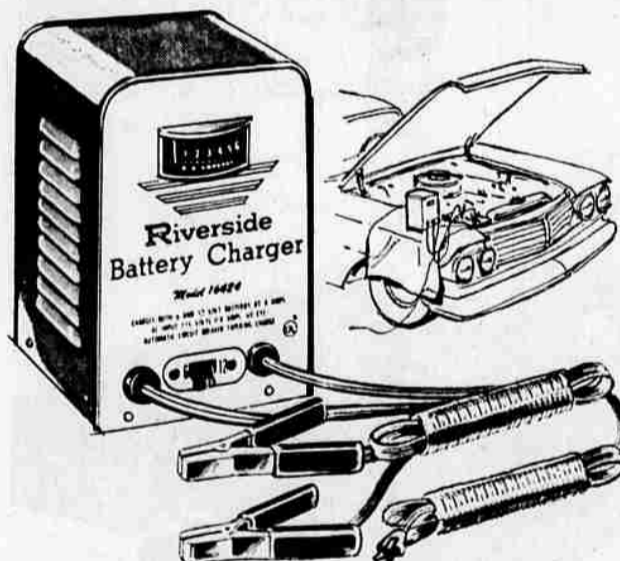

NO MONEY DOWN FREE INSTALLATION

BUILT TO TAKE IT!

QUALITY BIKE PRICED THIS LOW ONE TIME ONLY

Outstanding Ward Week value! Compare—this Ward bike has features found only at dollars more! Rugged steel frame stands up under play-time punishment. Equipped with fully chromed safety coaster brakes, white Jet-Sweep tank, 2-toned saddle, chainguard, kickstand—plus the features shown above! Boy's in red; girl's, blue.

39⁸⁸
24" or 26" size

NO MONEY DOWN

SAVE \$5 DURING WARD WEEK

RIVERSIDE 4-AMPERE BATTERY CHARGER

9⁸⁸
Reg. 14.95

- 6-12 VOLT, 4-AMPERE
 - SELECT SELENIUM RECTIFIERS
 - HEAVY DUTY TRANSFORMER
- Avoid costly starting failures! Heavy spring clips fasten easily to battery for full charge in 10-14 hours. Engineered to Wards high quality standards. Buy Riverside!