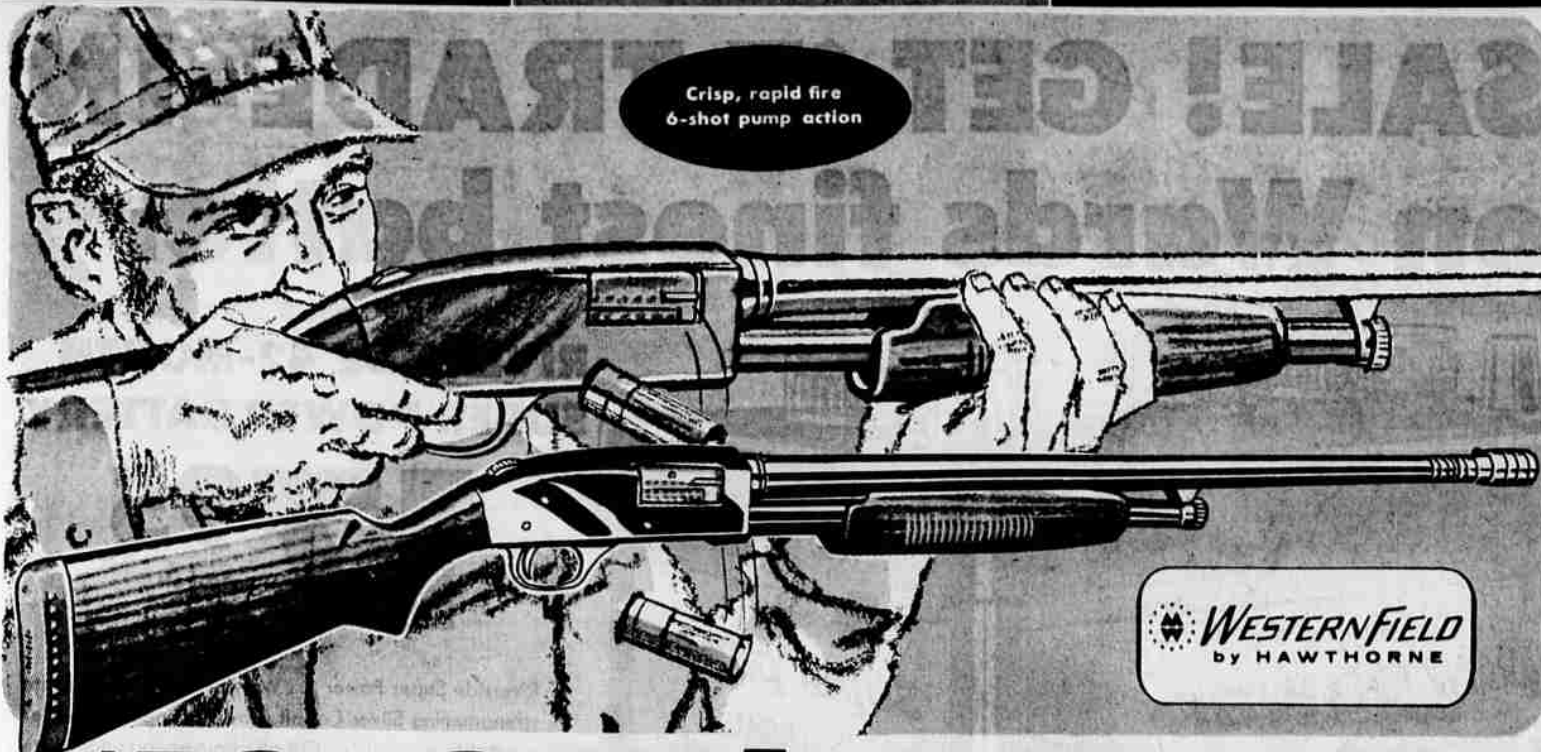

WARD WEEK SALE

WARD WEEK SALE

WARD WEEK SALE

WARD WEEK SALE

\$10 OFF! DELUXE 6-shot pump gun 6288

12, 16, 20-ga. Regularly 72.95

NO MONEY DOWN

WARDS WESTERN FIELD WITH MANY ADVANCED FEATURES!

Here's the gun sale you've waited for! Wards lightweight, perfectly balanced take-down repeater has instant-adjustable choke for all types of game. Top receiver safety is under your thumb; bolt locks into barrel, disconnecting trigger to prevent "doubling." Straight-line feed; cushioned rubber recoil-pad; genuine walnut stock. 20-ga. chambered for 3" shells.

HOLDS 6 BUSHELS 25" LAWN SWEEPER—REG. 21.95!

Special locked-in brush eliminates fanning action for more effective sweeping. Has lift-out canvas hopper; brush height-adjustment; easy-rolling rubber tires.