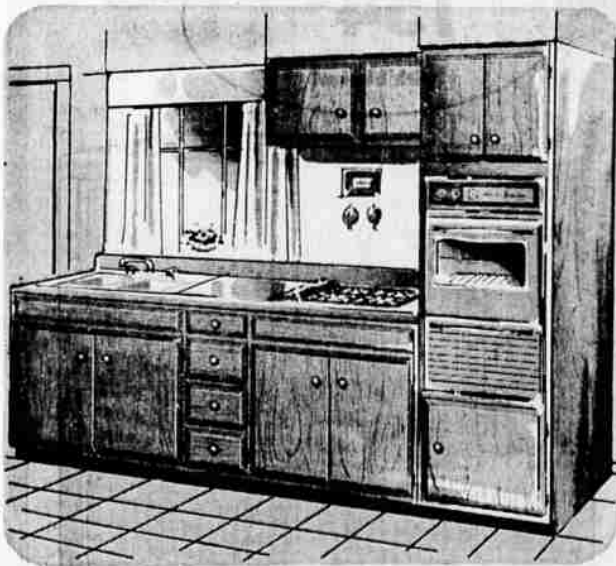

SIGNATURE "TRADITIONAL"

**COMPLETE ASH KITCHEN
IN CHERRYTONE FINISH**

Let Wards design and install a complete new kitchen for you that looks custom-built—but costs far less! Handsome cabinets have copertone hardware... drawers glide smoothly on nylon rollers. And your Signature kitchen can have the newest built-in range and oven. Let Wards give you an estimate on a new Signature kitchen—no obligation! And remember, no money down on labor or material at Wards. Call today for your free estimate.

BONUS OFFER