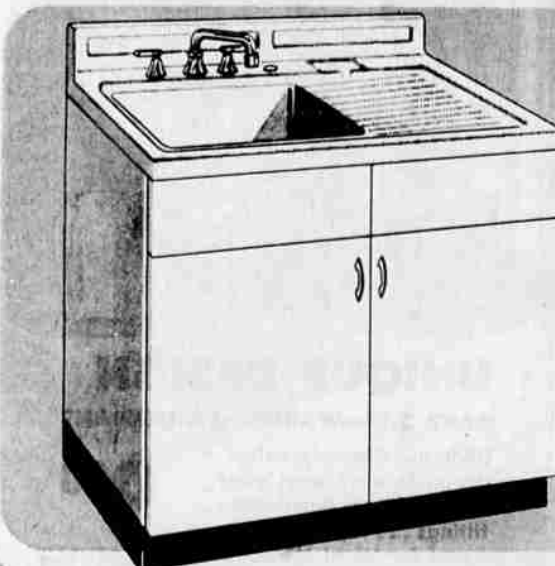

PRICES CUT 8.07 TO 12.07

**WARDS SPACE-SAVER
STEEL CABINET SINKS**

59⁸⁸

42-in. size
Reg. 67.95

NO MONEY DOWN

54", 1-basin, reg. 87.95... **77.88**
66", 2-basin, reg. 116.95... **104.88**

Wards has a quality Signature sink to fit your kitchen and your budget! Porcelain enamel tops resist heat, stains and scratches; drawers never stick; 2-lever faucet. Extra-strong steel construction.