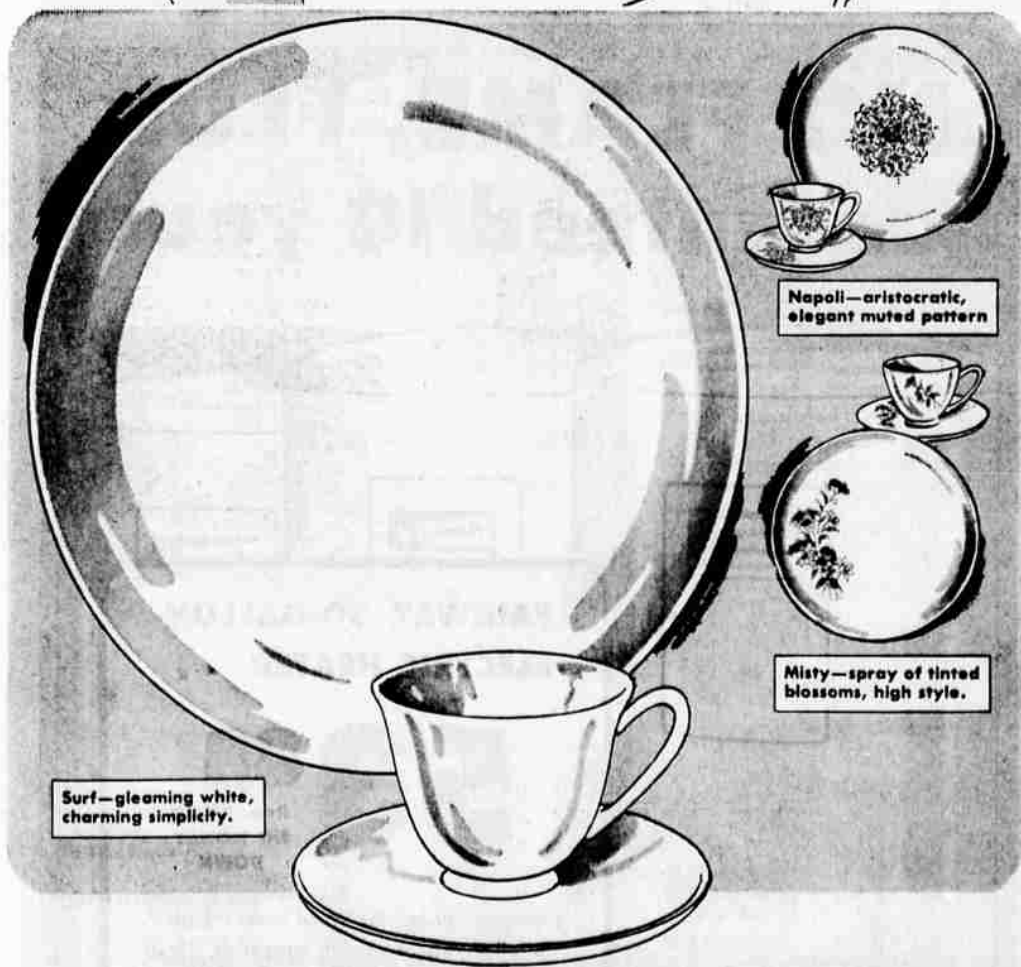

Model 7723

MONTGOMERY WARD

WHEN ALL AMERICA
SHOPS AND SAVES

WARD WEEK SALE

Lowest prices of the season!
Hurry in and save!

Surf—gleaming white,
charming simplicity.

Napoli—aristocratic,
elegant muted pattern

Misty—spray of tinted
blossoms, high style.

\$7 OFF! STONEWARE
45-PC. SET, LOOKS AND FEELS LIKE FINE CHINA

Now a big saving on dinnerware regularly priced far below its elegant looks! Wards Style House stoneware has all the features of semi-porcelain plus the look, feel and ring of fine china. Glass-hard glaze makes it more durable than any ceramic-ware except vitrified china. Oven-proof, craze-proof, detergent proof. Safe in dishwashers; suitable for any occasion. All pieces feature distinctive new styling, with footed cups and graceful, functional handles. Patterns exclusive with Wards!