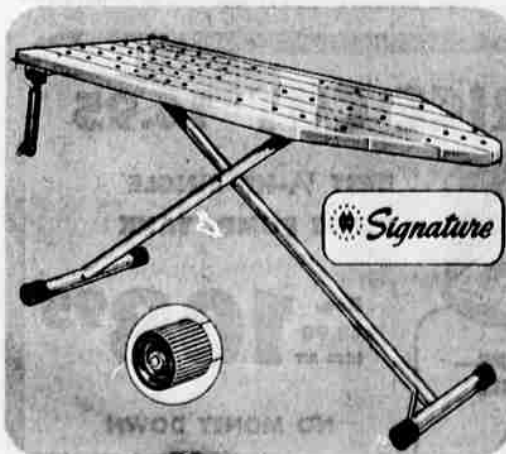

24⁸⁸

Regular 31.95 set
service for 8

5-PC. SIGNATURE COOKWARE

REGULAR 13.49, 18-GA.
ALUMINUM BASIC SET

10⁴⁴

SAVE OVER 20%

Advanced styling—the best looking line in its price-range! Gleaming 18-ga. aluminum is warp-proof and can't rust or pit! Black sure-grip plastic handles withstand heat up to 400°. Incl. 10" fry pan, 2 and 3-qt. sauce pans, 4-qt. sauce pot—all with covers; 1-qt. open pan.

18% OFF TABLE!

PERFORATED TO LET STEAM ESCAPE

Full-size ironing table has 1 1/4-in. tubular offset legs, attached outlet, easy-roll wheels. Height adjusts from 24 to 36-in. Enamel finish, 54x15-in. top. Folds flat.

6⁴⁹

REG. 7.98

22% OFF IRON!

STEAM-DRY; KEYED FABRIC DIAL!

17 steam vents encircle the 32 sq. in. soleplate. Reservoir holds 7 ounces. Push a button for dry ironing! Finger-tip fabric dial is color-keyed to temp. guide.