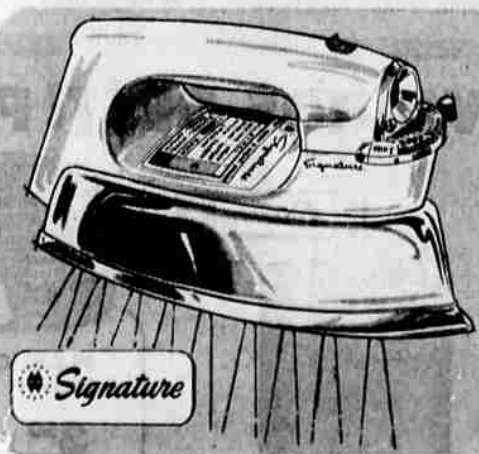

24⁸⁸

Regular 31.95 set
service for 8

5-PC. SIGNATURE COOKWARE

REGULAR 13.49, 18-GA.
ALUMINUM BASIC SET

10⁴⁴

SAVE OVER 20%

Advanced styling—the best looking line in its price-range! Gleaming 18-ga. aluminum is warp-proof and can't rust or pit! Black sure-grip plastic handles withstand heat up to 400°. Incl. 10" fry pan, 2 and 3-qt. sauce pans, 4-qt. sauce pot—all with covers; 1-qt. open pan.

18% OFF TABLE!

PERFORATED TO LET STEAM ESCAPE

Full-size ironing table has 1 1/4-in. tubular offset legs, attached outlet, easy-roll wheels. Height adjusts from 24 to 36-in. Enamel finish, 54x15-in. top. Folds flat.

6⁴⁹

REG. 7.98

22% OFF IRON!

STEAM-DRY; KEYED FABRIC DIAL!

17 steam vents encircle the 32 sq. in. soleplate. Reservoir holds 7 ounces. Push a button for dry ironing! Finger-tip fabric dial is color-keyed to temp. guide.