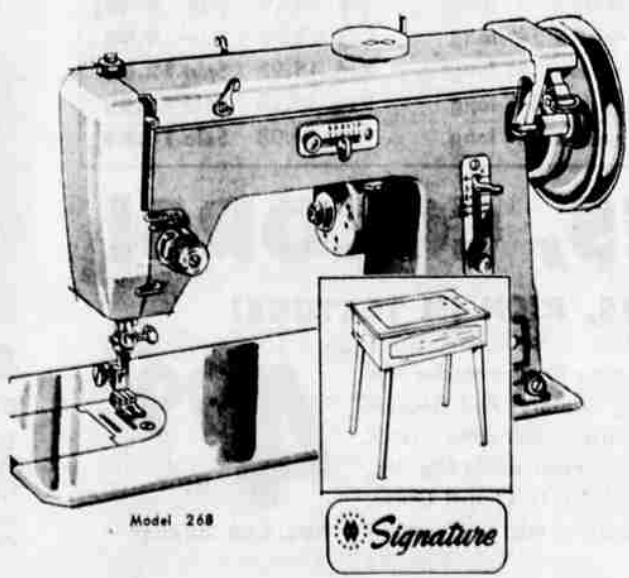

SIGNATURE VACUUMS
PRICED AS LOW AS 29.88

\$11 OFF! AUTOMATIC ZIG-ZAG

SEW MORE THAN 50 BASIC DESIGNS...EASILY

\$88

REG. \$99

NO MONEY DOWN
Make a dress or dress-up all you make... it's easy with this full-size Signature. Sews forward and reverse, zig-zag or straight stitch. Pattern cams (included) create many fancy designs automatically!
Hardwood cabinet.....*20