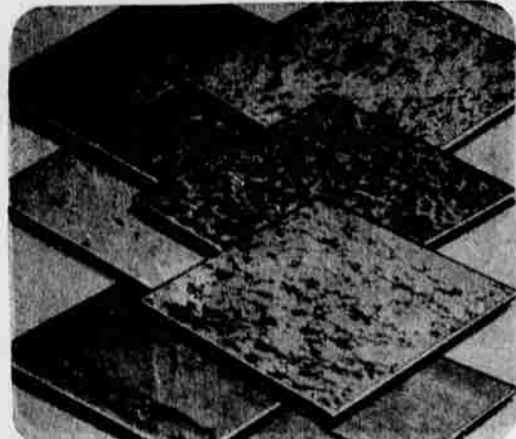

OUR FINEST NYLON AXMINSTER
Dense pile cleans easily. 7 color styles. 12', 15' widths. **10⁹⁹**
sq. yd. inst.

501° CARPET—WILTON WEAVE
Resilient nylon pile. 7 tweeds hide soil. 12' and 15' widths. **11⁹⁹**
sq. yd. inst.

NO MONEY DOWN Take up to 3 years to pay on most installed carpet

MONTGOMERY WARD

WHEN ALL AMERICA SHOPS AND SAVES

WARD WEEK SALE

Lowest prices of the season!
Hurry in and save!

FLOOR TILE BUY

WARDS COLORFUL VINYL ASBESTOS
All-purpose vinyl asbestos, durable and economical for kitchen, halls, fun rooms. Non-porous surface resists grease, alkalis. In select colors. Other colors... **10c**