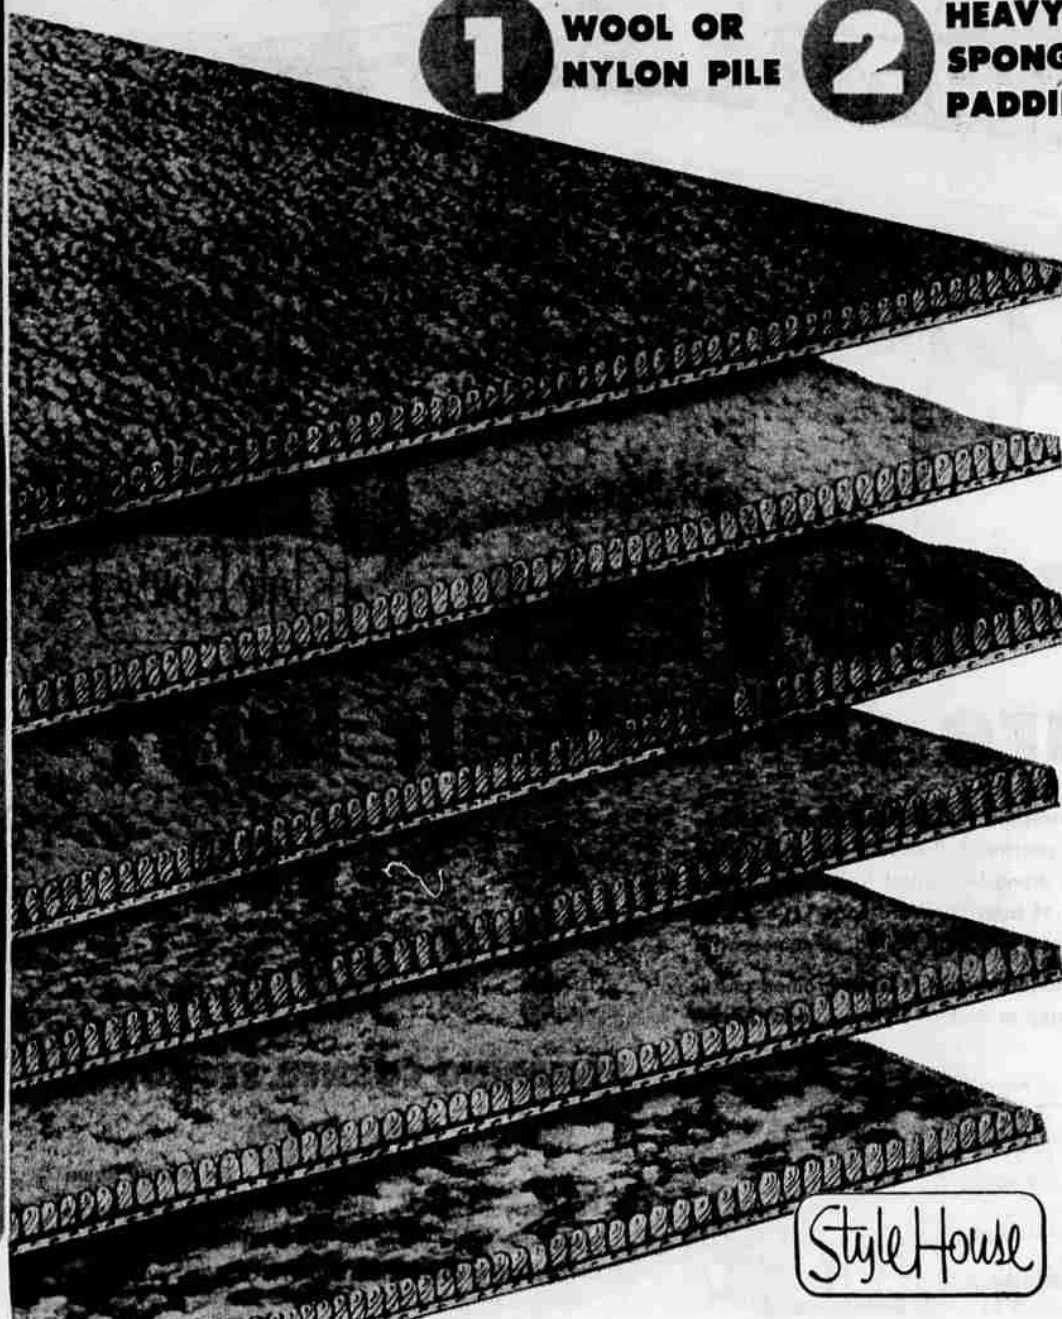

WARD WEEK SALE

WARD WEEK SALE

WARD WEEK SALE

WARD WEEK SALE

BIG 3-IN-1 CARPET SALE

- 1** WOOL OR NYLON PILE
- 2** HEAVY SPONGE PADDING
- 3** WARDS EXPERT INSTALLATION

6⁴⁹

SQ. YD. INSTALLED
Reg. 7.73

EASY-CARE NYLON PILE

Popular continuous filament nylon pile has amazing resilience. It springs back, won't mat down under active family traffic. And it's immune to fuzzing, shedding. Pretty loop texture in 4 sparkling colors. 9' and 12' widths.

ALL-WOOL WILTON IN 5 COLORS
Hefty carpet wears for years. **7⁹⁹**
Won't mat. 12' and 15' widths. sq. yd. inst.

STURDY CUMULOFT® PILE
Continuous filament nylon. 8 clear colors. 12, 15' widths. **8⁹⁹**
sq. yd. inst.

RICH WOOL PILE VELVET WEAVE
Wears well. Cross-diagonal weave; 9 colors. 12, 15' widths. **9⁶⁹**
sq. yd. inst.

501° CARPET—ALL-NYLON PILE
Fuzz-free! Multi-level face; 23 rich colors. 12, 15' widths. **9⁶⁹**
sq. yd. inst.