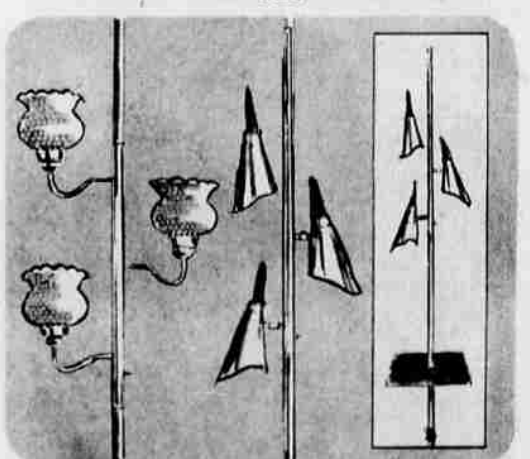

1⁴⁸

REG. 1.98
30" PAIR

SAVE 25%!

DURABLE, WASHABLE WINDOW SHADE

Translucent vinyl shade at a Ward Week low price! Heavy embossed plastic resists tears and fading, won't crack or mildew. Mounted on strong spring roller.

99c

REG. 1.69
37 1/4" x 6'

RECLINE TO RELAX

LUXURY NAUGAHYDE®, PLUS FOAM

(A) Full recline, TV reviewing, upright positions. Comfy 1" Ward-Foam® seat cushion.
(B) Extra-large, with 4 1/2-inch Ward-Foam® cushion \$104
With Premier Cover \$129

\$64

NO MONEY DOWN

3.07 SAVING!

POLE LAMPS WITH 3-WAY SWITCHES

Milk glass globes for Early American decors; enameled pole; brass-finish center. For modern look, tapered shades with walnut trim; 1 1/2" plastic-top table.