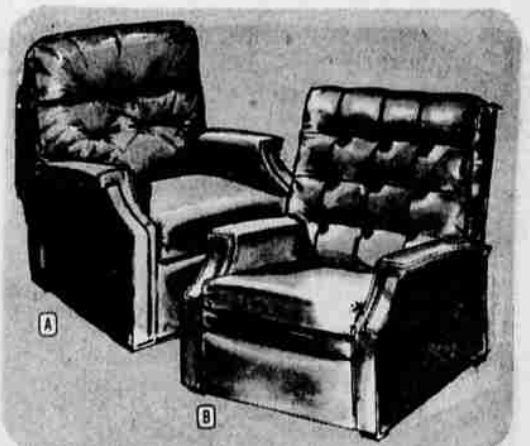

1⁴⁸

REG. 1.98
30" PAIR

SAVE 25%!

DURABLE, WASHABLE WINDOW SHADE

Translucent vinyl shade at a Ward Week low price! Heavy embossed plastic resists tears and fading, won't crack or mildew. Mounted on strong spring roller.

99c

REG. 1.69
37 1/4" x 6'

RECLINE TO RELAX

LUXURY NAUGAHYDE®, PLUS FOAM

(A) Full recline, TV reviewing, upright positions. Comfy 1" Ward-Foam® seat cushion.
(B) Extra-large, with 4 1/2-inch Ward-Foam® cushion \$104
With Premier Cover \$129

\$64

NO MONEY DOWN

3.07 SAVING!

POLE LAMPS WITH 3-WAY SWITCHES

Milk glass globes for Early American decors; enameled pole; brass-finish center. For modern look, tapered shades with walnut trim; 1 1/2" plastic-top table.