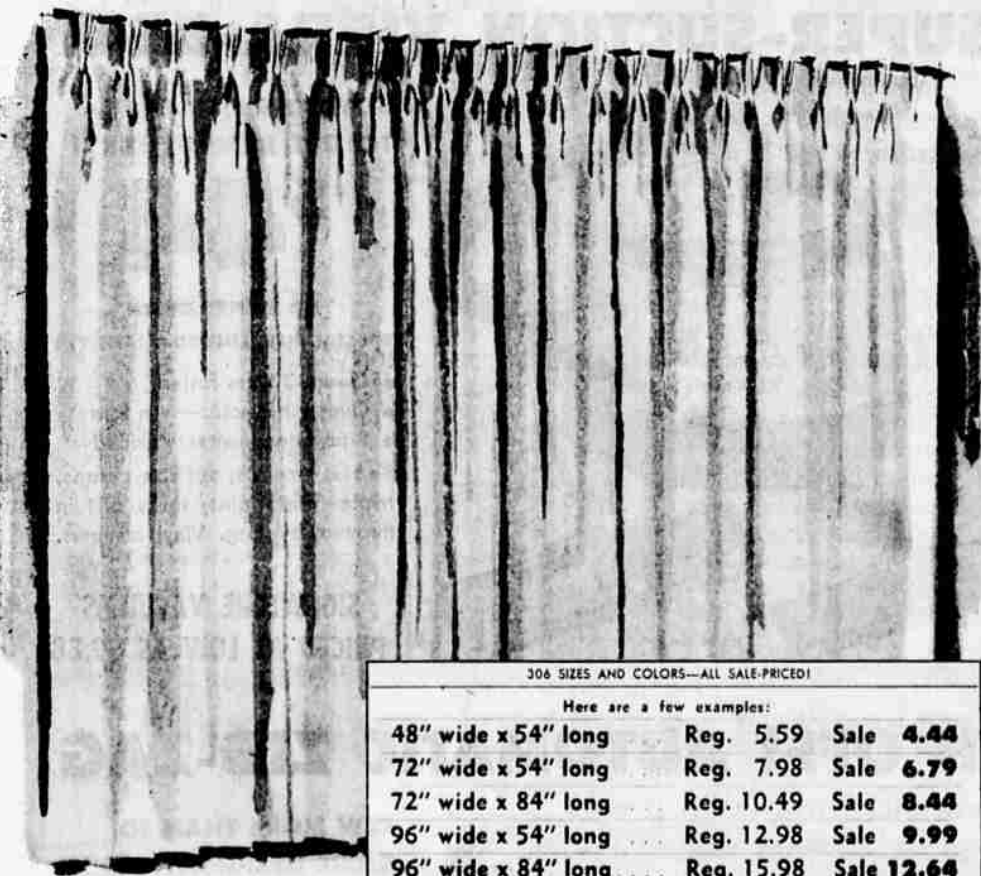

179⁸⁸

Special purchase

SWEEPING CORNER SECTIONAL

\$249

No money down

Perhaps you prefer a sectional! A few 4-section sofas were also made up in this luxury nylon frieze! Same sturdy, lasting construction and Ward-Foam® cushioning.

306 SIZES AND COLORS—ALL SALE-PRICED!

Here are a few examples:

48" wide x 54" long	Reg. 5.59	Sale 4.44
72" wide x 54" long	Reg. 7.98	Sale 6.79
72" wide x 84" long	Reg. 10.49	Sale 8.44
96" wide x 54" long	Reg. 12.98	Sale 9.99
96" wide x 84" long	Reg. 15.98	Sale 12.64
120" wide x 84" long	Reg. 19.98	Sale 15.99
144" wide x 84" long	Reg. 24.98	Sale 18.64