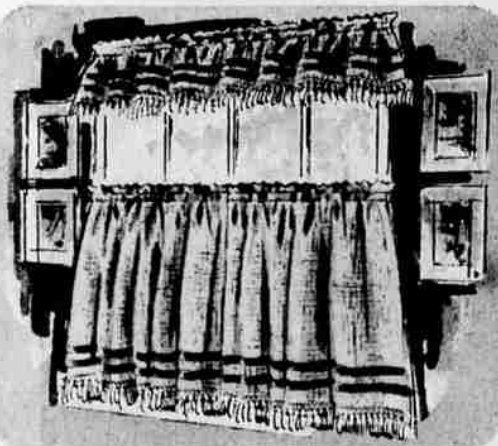

306 SIZES AND COLORS—ALL SALE-PRICED!

Here are a few examples:

48" wide x 54" long	Reg. 5.59	Sale 4.44
72" wide x 54" long	Reg. 7.98	Sale 6.79
72" wide x 84" long	Reg. 10.49	Sale 8.44
96" wide x 54" long	Reg. 12.98	Sale 9.99
96" wide x 84" long	Reg. 15.98	Sale 12.64
120" wide x 84" long	Reg. 19.98	Sale 15.99
144" wide x 84" long	Reg. 24.98	Sale 18.64

*Owens-Corning R. T. M.

4⁹⁹

pair

REG. 5.98 48x84"

WASHABLE TIERS

BRIGHT CURTAINS IN MANY STYLES

Pert curtains of cotton or rayon in many patterns and styles for any casual room. All are washable, drip-dry and pre-shrunk for no-worry care! Valance included.