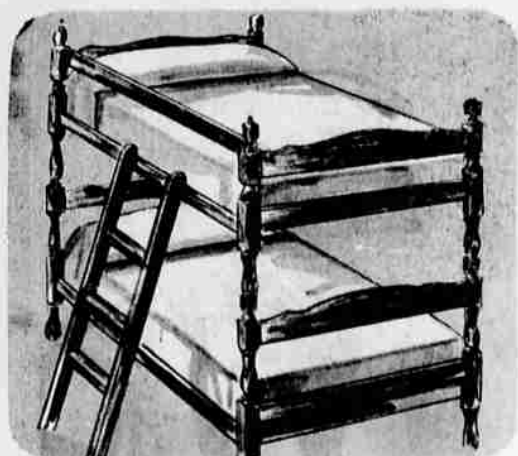

# SAVE \$15 on mattress and box spring sets

**STANDARD-FIRM SLEEP SUPPORT**

**64<sup>88</sup>**  
Reg. 79.90  
twin or full

**NO MONEY DOWN ON CREDIT**

When you choose Wards exclusive Style House bedding you get special quality features of higher-priced bedding at Wards lower prices! Wards 312-coil innerspring mattress, with its matching box spring, provides the standard-firm support preferred by most for sound, restful sleep. Button-free surface is permanently taut; side guards prevent border sag; heavy-duty gold-stripe cotton ticking. Buy mattress or box spring alone, ea. **35.88**

**EXTRA COILS GIVE YOU FIRMER SLEEP SUPPORT**

**84<sup>88</sup>**  
Reg. 99.90  
twin or full

405 coils, precision-matched, covered by a luxury quilt top, plus 405-coil box spring! 4 protective mattress border guards, lustrous pale blue rayon faille ticking in fleur-de-lis print. Buy mattress or box spring alone, ea. **45.88**