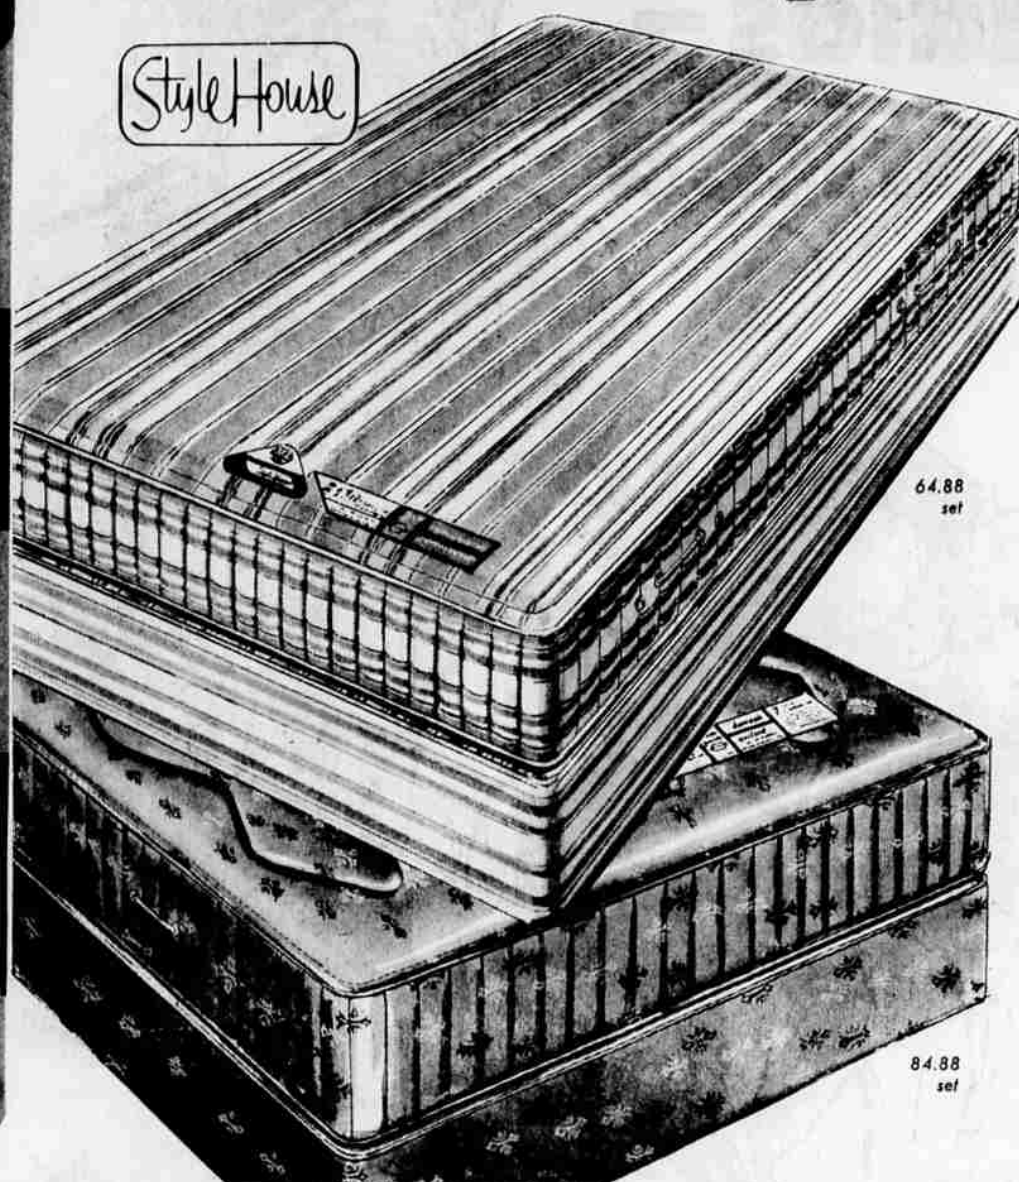

# SAVE \$15 on mattress and box spring sets

**STANDARD-FIRM SLEEP SUPPORT**

**64<sup>88</sup>**  
Reg. 79.90  
twin or full

**NO MONEY DOWN ON CREDIT**

When you choose Wards exclusive Style House bedding you get special quality features of higher-priced bedding at Wards lower prices! Wards 312-coil innerspring mattress, with its matching box spring, provides the standard-firm support preferred by most for sound, restful sleep. Button-free surface is permanently taut; side guards prevent border sag; heavy-duty gold-stripe cotton ticking. Buy mattress or box spring alone, ea. **35.88**

**EXTRA COILS GIVE YOU FIRMER SLEEP SUPPORT**

**84<sup>88</sup>**  
Reg. 99.90  
twin or full

405 coils, precision-matched, covered by a luxury quilt top, plus 405-coil box spring! 4 protective mattress border guards, lustrous pale blue rayon faille ticking in fleur-de-lis print. Buy mattress or box spring alone, ea. **45.88**