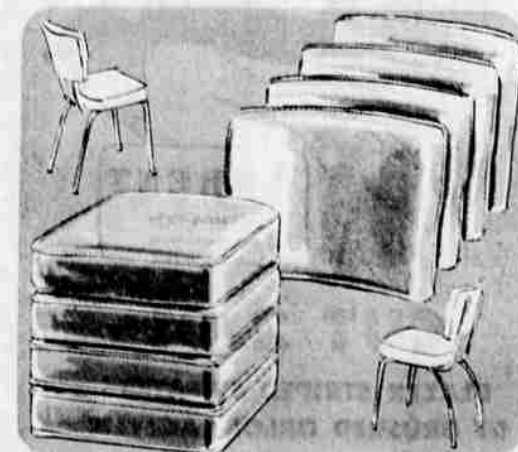

**69<sup>88</sup>**

complete  
**NO MONEY DOWN**

**BOTH SIDES DROP**

**WARDS "TINY WORLD" 6-YEAR CRIB**

Hardwood, natural birch finish. Adjustable spring, plastic teething rails and whisper-quiet hardware.

**24<sup>88</sup>**

17.95 mattress ... **14.88**  
Matching bumper ... **4.98**

**WARD WEEK SALE  
NO MONEY DOWN**

**CHAIRS RENEWED!**

**\$5 OFF! SEATS AND BACKS FOR 4**

Choose orange, turquoise, sand or white easy-care Vinelle® to make dinette chairs new again! Seats have 1/2" Ward-Foam® layer. Screw-on or slip-on types.