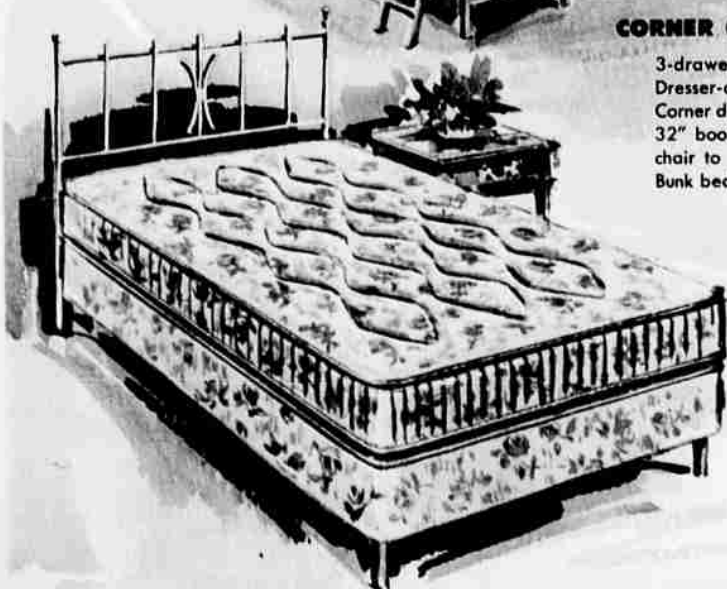

INNERSPRING OR FOAM
SAVE $20 ON YOUR MATTRESS CHOICE

Luxurious Style House bedding! Extra-firm 510-coil innerspring with Ward-Foam* quilted to gold rayon damask ticking. Or 6" Ward-Foam* with quilted surface. Twin or full. Box spring, 510-coil... **39.88**
Mattress pads: full, **3.33** twin, **2.33**

39.88

Reg. **59.95**

No money down

*Wards name for urethane foam cushioning

BUY STYLE HOUSE, SAVE AT WARDS! NO MONEY DOWN ON CREDIT!