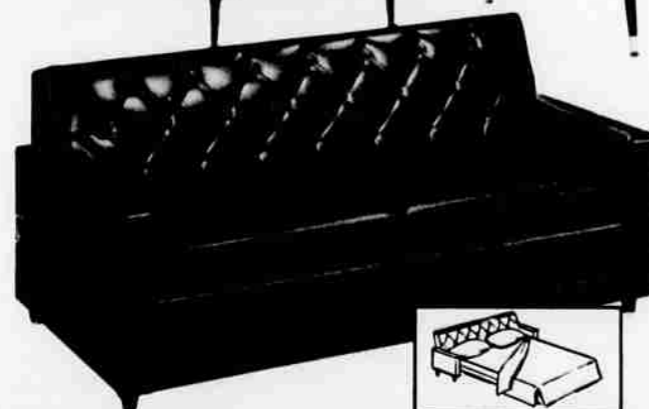

**RECLINE IN COMFORT**

**A BIG, DELUXE AND BISCUIT-TUFTED**

Choose your position: upright for sociability, semi-reclining for TV, full reclining for a nap! Ward-Foam cushioned with 4 1/2" thick seat cushion. Automatic footrest. 5 handsome colors! **107.88**

**B SUPREME! IN "PREMIER" NAUGAHYDE®**  
King-size in every way, Ward-Foam® cushioned throughout! Plus 4" foam rubber seat! in 5 colors. **134.88**

**C OVAL BACK AND SEAT IN NYLON FRIEZE**  
Drama in every line, Ward-Foam® padded and boasting nylon-pile frieze with Naugahyde®. **87.88**

**D BUDGET-WISE COMFORT AND BEAUTY**  
Trim and tailored styling with Ward-Foam cushioned seat, TV position, and choice of 5 colors. **67.88**

**SAVE \$30 ON THIS 3-PC. GROUP**  
Danish style, with 4 1/2" Ward-Foam® cushions for sleeping or seating comfort. Walnut finish frames; plastic-top table. **\$229**  
4 Colors!

**IT'S A FULL SIZE BED TOO! \$30 OFF**  
Modern sofa with 5" Ward-Foam® cushions opens to a made-up bed with all covers in place! In choice of rich colors. **\$199**  
Reg. 229.95

**A SMALLER PROPORTIONED PULL-UP CHAIR**  
Ideal to use in pairs! Heavy duty steel frame with hardwood base finished in walnut. Thick cushioning. 5 Naugahyde® colors. **27.88**  
Sale Price!