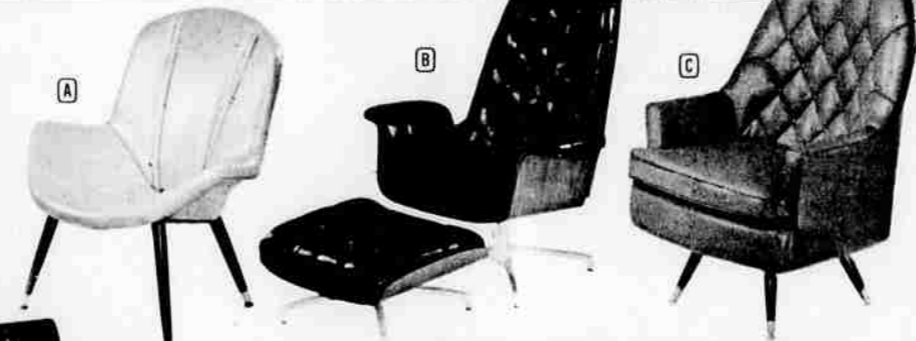

**RECLINE IN COMFORT**

**A BIG, DELUXE AND BISCUIT-TUFTED**

Choose your position: upright for sociability, semi-reclining for TV, full reclining for a nap! Ward-Foam cushioned with 4 1/2" thick seat cushion. Automatic footrest. 5 handsome colors! **107.88**

**B SUPREME! IN "PREMIER" NAUGAHYDE®**  
King-size in every way, Ward-Foam® cushioned throughout! Plus 4" foam rubber seat! in 5 colors. **134.88**

**C OVAL BACK AND SEAT IN NYLON FRIEZE**  
Drama in every line, Ward-Foam® padded and boasting nylon-pile frieze with Naugahyde®. **87.88**

**D BUDGET-WISE COMFORT AND BEAUTY**  
Trim and tailored styling with Ward-Foam cushioned seat, TV position, and choice of 5 colors. **67.88**

**SAVE \$30 ON THIS 3-PC. GROUP**  
Danish style, with 4 1/2" Ward-Foam® cushions for sleeping or seating comfort. Walnut finish frames; plastic-top table. **\$229**  
4 Colors!

**IT'S A FULL SIZE BED TOO! \$30 OFF**  
Modern sofa with 5" Ward-Foam® cushions opens to a made-up bed with all covers in place! In choice of rich colors. **\$199**  
Reg. 229.95

**A SMALLER PROPORTIONED PULL-UP CHAIR**  
Ideal to use in pairs! Heavy duty steel frame with hardwood base finished in walnut. Thick cushioning. 5 Naugahyde® colors. **27.88**  
Sale Price!