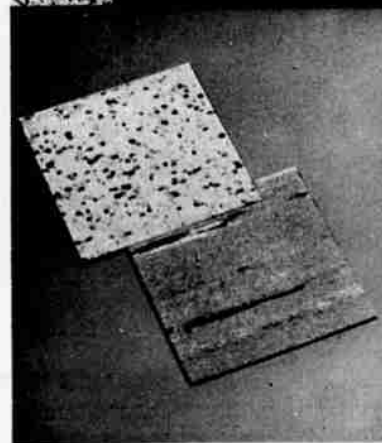

7⁹⁹
reg.
9.23
Sq. yd. inst.

50' CARPET OR WOOL PILE IN 8 COLORS

Du Pont all-nylon multi-level pile. In 6 colors. Long-wearing random-sheared all-wool pile. Both in 12, 15' widths.

8⁹⁹
reg.
10.23
Sq. yd. inst.

TEXTURED 50' CARPET OR SMART WOOL-PILE WILTON

Du Pont hi-lo nylon pile cleans easily. 23 colors. Wool loop pile resists crushing. 8 rich colors. Both in 12, 15' widths.

9⁹⁹
reg.
11.23
Sq. yd. inst.

OUR FINEST 50' CARPET—ALL-NYLON PILE; PLUSH WOOL PILE

Hi-lo pile of continuous filament nylon. 5 colors. Densely tufted, springy wool pile; 10 vivid colors. Both in 12, 15' widths.

10⁹⁹
reg.
12.23,
13.23
Sq. yd. inst.

**USE VINYL ASBESTOS
TILE ON ANY FLOOR!**