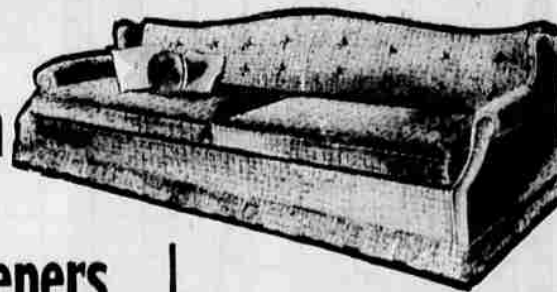

STYLE  
SHOWN . . . . . \$215.00  
TRADE-IN . . . . . \$ 50.00

YOU  
PAY  
ONLY

**\$165<sup>50</sup>**

**\$50** Trade-In Allowance On The New  
Riviera Sofa **SLEEPERS**

YOU PAY ONLY

Style

Shown \$215.00

Trade-In \$ 50.00

YOU

PAY

ONLY

**\$165<sup>50</sup>**

**ONLY RIVIERA OFFERS ALL THESE OUTSTANDING FEATURES**

- \* Concealed Cushion Compartment
- \* Tilt and Sweep Back
- \* Instant Open/Close Mechanism
- \* Bedding Folds Away in Convertible
- \* 5-Year Construction Guarantee
- \* Choice of Four Sizes
- \* Perfectly Balanced Mattress
- \* All-Steel Frame and Mattress Coils
- \* Zippered Reversible Seat Cushions

Choose From  
Over  
**25 Sofa-Sleepers**

Many Styles to Choose From  
in the Following Widths  
**49" Love Seat to  
the 85" Queen Size**

STYLE

SHOWN . . . \$230.50

TRADE-IN . . \$ 50.00

YOU

PAY

ONLY