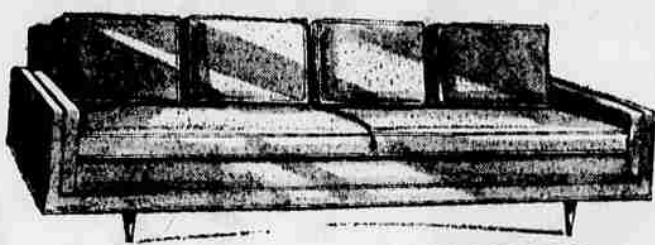

# CARLSON'S FURNITURE *(Limited Time Only!)*

# TRADE-IN SALE

CHOOSE FROM OVER  
**50**  
BEAUTIFUL SETS

YOU PAY ONLY

STYLE  
ILLUSTRATED \$369.00  
TRADE-IN \$ 70.00  
**\$299<sup>00</sup>**

STYLE

SHOWN . . . \$218.00

TRADE-IN . . . \$ 70.00

YOU

PAY

ONLY

**\$148<sup>00</sup>**

YOU PAY ONLY

STYLE  
ILLUSTRATED . . . \$259.00  
TRADE-IN . . . . . \$ 70.00  
**\$189<sup>00</sup>**

YOUR OLD  
FURNITURE  
IS NOW WORTH

**\$70**

TRADE-IN, Regardless of Condition  
On Any Sofa, Sofa and Chair  
or Sectional

YOU PAY ONLY

Style

Illustrated \$249.00

Trade-In . . . \$ 70.00

**\$179<sup>00</sup>**

YOU PAY ONLY

STYLE SHOWN  
\$279.00  
TRADE-IN  
\$70.00  
**209<sup>00</sup>**

2-PIECE SET