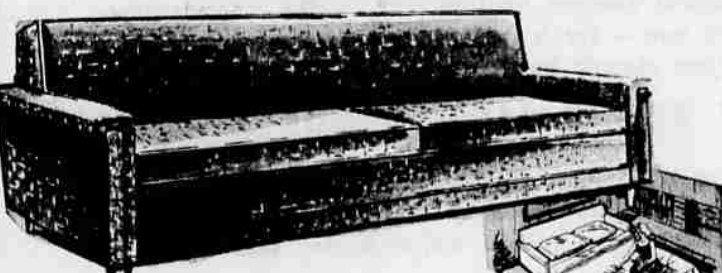

YOU PAY ONLY

Style

Illustrated \$249.00

Trade-In . . . \$ 70.00

**\$179<sup>00</sup>**

YOU PAY ONLY

STYLE SHOWN  
\$279.00  
TRADE-IN  
\$70.00  
**209<sup>00</sup>**

2-PIECE SET

YOUR OLD  
FURNITURE  
MAKES THE  
Down Payment

STYLE

ILLUSTRATED . . . \$234.00

TRADE-IN . . . . . \$ 70.00

YOU

PAY

ONLY

**\$164<sup>00</sup>**

STYLE  
SHOWN . . . . . \$215.00  
TRADE-IN . . . . . \$ 50.00

YOU  
PAY  
ONLY

**\$165<sup>50</sup>**

**\$50** Trade-In Allowance On The New  
Riviera Sofa **SLEEPERS**

YOU PAY ONLY

Style

Shown \$215.00

Trade-In \$ 50.00

YOU

PAY

ONLY

**\$165<sup>50</sup>**

**ONLY RIVIERA OFFERS ALL THESE OUTSTANDING FEATURES**

- \* Concealed Cushion Compartment
- \* Tilt and Sweep Back
- \* Instant Open/Close Mechanism
- \* Bedding Folds Away in Convertible
- \* 5-Year Construction Guarantee
- \* Choice of Four Sizes
- \* Perfectly Balanced Mattress
- \* All-Steel Frame and Mattress Coils
- \* Zippered Reversible Seat Cushions