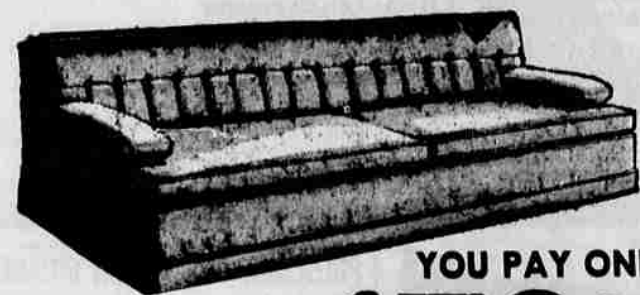

# TRADE-IN SALE

CHOOSE FROM OVER  
**50**  
BEAUTIFUL SETS

YOU PAY ONLY

STYLE  
ILLUSTRATED \$369.00  
TRADE-IN \$ 70.00  
**\$299<sup>00</sup>**

STYLE

SHOWN . . . \$218.00

TRADE-IN . . . \$ 70.00

YOU

PAY

ONLY

**\$148<sup>00</sup>**

YOU PAY ONLY

STYLE  
ILLUSTRATED . . . \$259.00  
TRADE-IN . . . . . \$ 70.00  
**\$189<sup>00</sup>**

YOUR OLD  
FURNITURE  
IS NOW WORTH

**\$70**

TRADE-IN, Regardless of Condition  
On Any Sofa, Sofa and Chair  
or Sectional

YOU PAY ONLY

Style

Illustrated \$249.00

Trade-In . . . \$ 70.00

**\$179<sup>00</sup>**

YOU PAY ONLY

STYLE SHOWN  
\$279.00  
TRADE-IN  
\$70.00  
**209<sup>00</sup>**

2-PIECE SET

YOUR OLD  
FURNITURE  
MAKES THE  
Down Payment

STYLE

ILLUSTRATED . . . \$234.00

TRADE-IN . . . . . \$ 70.00

YOU

PAY

ONLY

**\$164<sup>00</sup>**