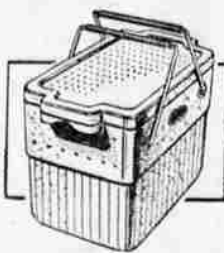

Take on the Coldest Nights!

NEW... 3-lb. Astrolite olefin fiber fill

Sleeping Bags

Sears Low Price
This Sale...

14⁸⁸

Charge Your Sleeping Bag on Sears Revolving Charge

Scenic green duck cover. Flannelette lining. Fluffy resilient insulation keeps you warm as toast, won't matt down. Double mattress pocket. 100-in. Talon Weather stripped zipper. 33x75-in. full size. Washable.

Keeps You Fireside Warm

4-lb. Cellacloud[®] Sleeping Bags

Sears Low Price

11⁸⁸

Durable cotton cover, vinyl coated bottom. 4-lb. Cellacloud[®] acetate fill. Reg. T.M. Celanese acetate staple fibers.

Steel Camp Stools

Sale Priced! **99^c**

Rust-resistant grey enamel finish. Double-stitched canvas seat. 15-in. high.

Full-Size Ice Chests

Sale Priced! **2⁹⁹**

18x14x11-in., holds a full case of soft drinks. Tight lid. Foam insulated.

26-in. Mainliner Bikes

J. C. Higgins

Sears Low Price

49⁹⁹

NO MONEY DOWN
on Sears Easy Payment Plan

- Trimmed with sparkling chrome plate for that elegant look
- Rich metallic colors... red for boys, turquoise for girls
- Jet-age styling makes it the envy of the neighborhood