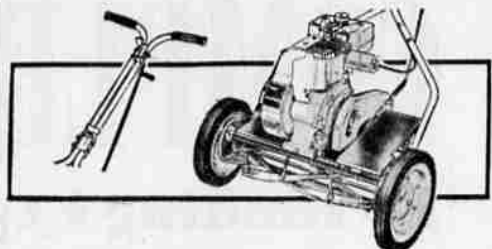

SEARS
ROEBUCK AND CO.

Wide-Cut 20-In., 3-HP, 4-Cycle Craftsman

Sears Low Price **69⁹⁹**

NO MONEY DOWN on Sears Easy Payment Plan

- Easy no-pull starter
- 9 quick cutting height adjustments
- Full remote controls on handle

Rotary Mowers AS LOW AS **29⁹⁹**

Recoil Start, 18-In. 2-HP, 4-Cycle

Sears Low Price **74⁹⁹**
Adjustable cutting heights. Throttle, clutch controls on handle.

24-In. Rider-3 1/2 HP, 4-Cycle

Sears Low Price **169⁹⁹**
Forward, reverse and neutral gears. Chain drive. Foot brake, clutch.