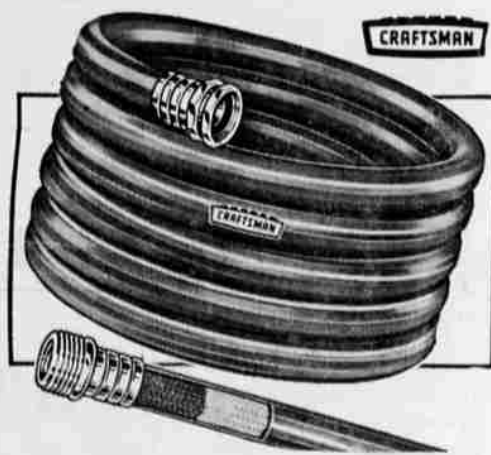

Rubber Garden Hose Sale! Guaranteed a Full 15 Years

SAVE $3!

Regular $8.99
5⁹⁹
3/8-In. Neoprene Hose 50-ft.

Garden Hose Guarantee

If defect occurs during guarantee period, we will exchange hose, charging only for time owned by prorating the regular price at time of return.

Our finest, most durable hose. Thin gold line identifies it as fine Craftsman quality. Black neoprene cover resists sun damage, oils, chemicals; stays flexible in cold. Seamless rubber inner tube with tire cord reinforcement. Withstands 12 times average city water pressure.
Regular **6.99** — 3/8-in., 50-ft. plastic **3.99**

Give Dad Sure-To-Please Work and Time Saving

$14.99 Craftsman 1/4-in. drill, 10-ft. cord... **11.97**

$14.99 Craftsman Sanders give satin-smooth finish **11.97**

10-pc. Craftsman Handy Home Propane Torch Kits **11.97**

Portable Electric Hand Tool Gifts
3 DAYS ONLY
Your Choice

11⁹⁷

NO MONEY DOWN on Sears Easy Payment Plan

$14.99 Sabre Saws Develop 1/8-HP

Does work of rip, cross-cut, jig, scroll, coping, more... **11.97**

Regular separate prices total $14.25. Open, box **11.97**

$10.98 Craftsman Heavy Duty 3/2-in. Bench Vises **11.97**

Electric Lawn, Edge Trimmers. Cut weeds, grass **11.97**