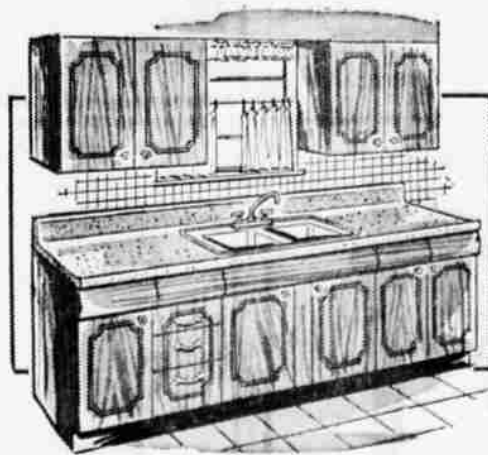

5-Pc. Bath Accessory Set

Regular 5.99

Save \$1.00! Sparkling chrome plated 5-pc. set includes 2 towel bars, toothbrush and tumbler holder, paper holder, soap dish.

4⁹⁹

52-Gal. Glass-Lined Hot Water Heaters

5 Year Guarantee

\$69

3 DAYS ONLY

NO MONEY DOWN

on Sears Easy Payment Plan

Double element electric tank heats water fast, fiberglass insulation keeps down heat loss. Glass lined, can't rust or corrode. U.L. Listed.

ASK ABOUT SEARS INSTALLATION SERVICES

Water Heater Headquarters

Electric or Gas. All sizes from 6 to 80 gallons. All Low Priced!

assembled and finished
Provincial or Modern Kitchen Cabinets

15% Off

NO MONEY DOWN
on Sears Easy Payment Plan

Fine modern or provincial kitchens with many added conveniences. Choose yours from rich birch or walnut finishes.

Modernize Now - Save!

Gleaming White Bath Trio, Only

\$78

Yes, all 3 pieces included at this low sale Price! 5-ft. steel tub, vitreous china lavatory, toilet.