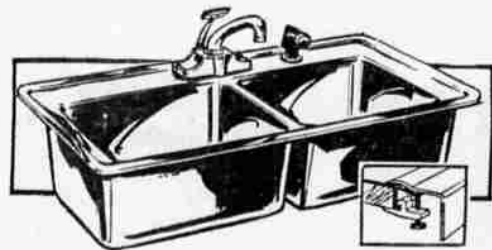

Regular 62c Sq. Ft.

Now Only

25^c

sq. ft.

Melamine surface for beauty and long wearing surface. Withstand heats up to 225°. Beautiful assorted colors and patterns. Easy to install.

Available in these assorted sizes:
24" x 24" 24" x 48"
24" x 30" 36" x 48"
24" x 36"

Hurry while stocks last at this low price!

Stainless Steel Self-rim Sinks

39⁸⁸

Regular \$44.95

Installs easily with just a screwdriver. Needs no separate rim. Satin finish wipes clean in a wink! 33x21-in. Less Faucet, spray.