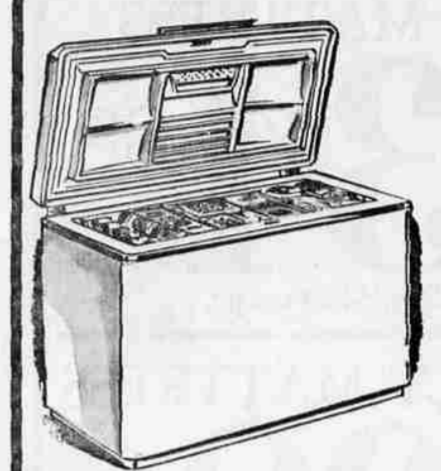

COLDSPOT
15 cu. ft. Chest or 15 cu. ft. Upright

$228 each

- 525-lb. capacity chest freezer has big separate fast-freeze section
- Flush hinges, cold control, porcelain interior, 3 large freezing shelves in upright