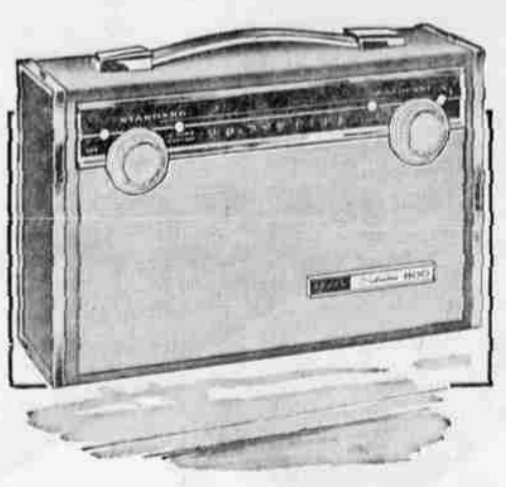

Powerful 8-Transistor Powerful AM Radios

Reduced To . . .

38⁸⁸

No Trade-In Required
NO MONEY DOWN
on Sears Easy Payment Plan

- Top-grain cowhide case
- Large 6x4-inch speaker
- Tuned RF stage provides extra drawing power