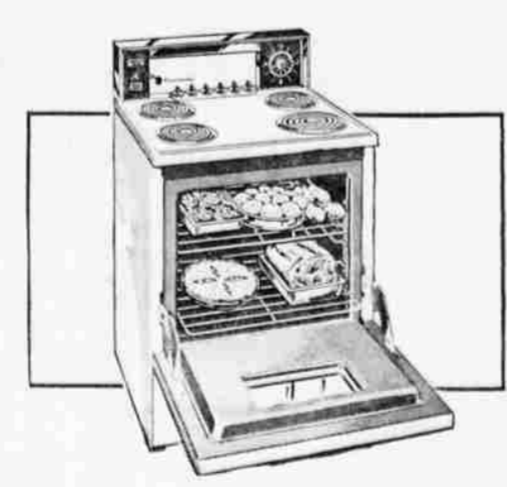

Features-Plus In This 30-in. Kenmore Automatic Range

This Sale Only 189⁸⁸

No Trade-In Required
NO MONEY DOWN
on Sears Easy Payment Plan

- Auto. on-off oven. Visi-Bake door, plus storage drawer
- Light on backguard, timed outlet, infinite-heat top units

Silvertone Console TV's