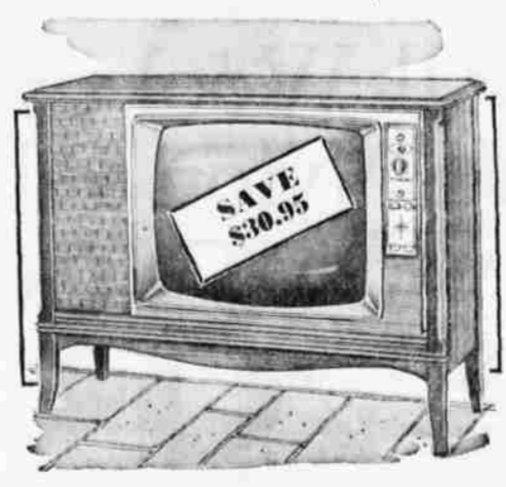

Sleek Lowboy Styling 23-in. Console TV

Regular $259.95

$229

No Trade-In Required
NO MONEY DOWN
on Sears Easy Payment Plan

- 23-in. overall diagonal 282-sq.-in. viewing area
- Bonded picture tube cuts glare, wipes clean easily

Silvertone Portable Radios