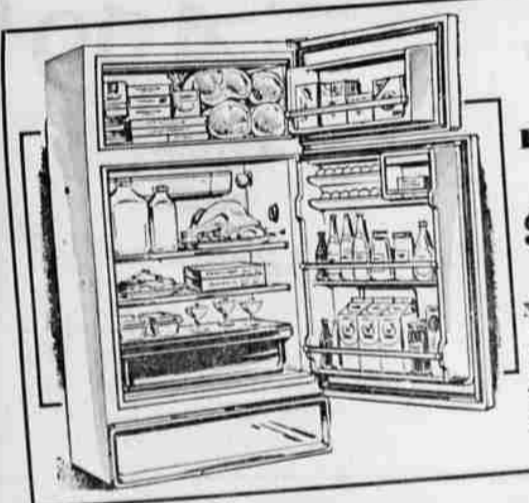

Coldspot 12.3 Cu. Ft. Refrigerator-Freezer

$228

NO MONEY DOWN
on Sears Easy Payment Plan
No Trade-In Required

Auto. defrost refrigerator, 110-lb. TRUE freezer, jumbo porcelain-lined crisper.

GREATEST AUTOMATIC WASHER BUY IN TOWN!