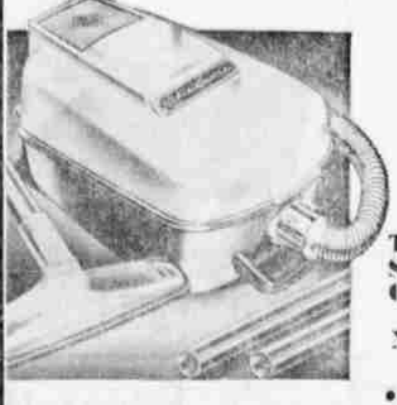

Better Quality Kenmore Cleaner With Attachments

This Sale Only $39

NO MONEY DOWN
on Sears Easy Payment Plan

- Lightweight! Fast 1-HP input motor!
- On wheels! Disposable dust bags!

Kenmore Electric Ranges