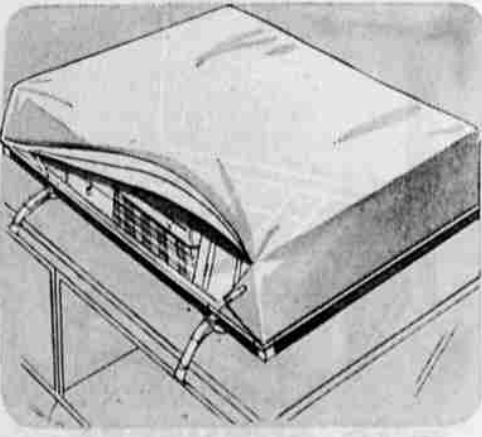

WEATHER-TIGHT!
RIVERSIDE "TRAVELER" CARRIER
Puts an end to small-trunk woes! Sits easily atop car—protects luggage in all weather. Gray vinyl plastic on contoured steel frame. With straps, 4 suction-cups.
34.99
72 x 42 x 12 in.
NO MONEY DOWN