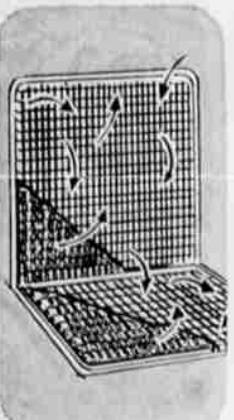

AIR-COOL WIRE SEAT CUSHION
Inter-woven spring wire covered with durable woven fiber. Air circulates between driver and seat.
1.17

RIVERSIDE...BIG START POWER...SAVINGS!

SILVER COBALT IN PLATES PROTECT AGAINST OVERCHARGE, NO. 1 BATTERY KILLER