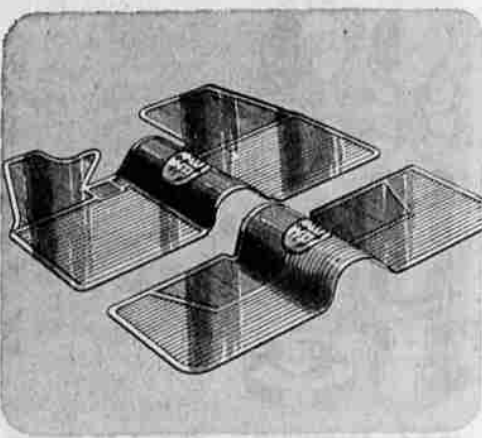

CLEAN NEW LOOK!
WARDS FRONT, REAR FLOOR MATS
1-piece rubber protector mats for smart, door-to-door styling. Easy-to-clean rib design. Many colors. Front floor mat... 3.19
Rear floor mat... 2.69
SAVE 1.78
5.18 SET