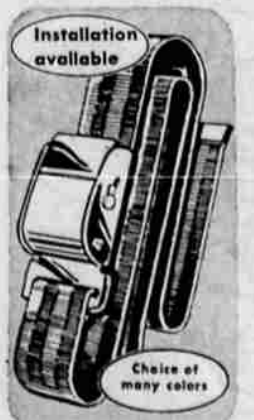

NYLON BELTS FOR DRIVING SAFETY!
Exceeds S.A.E. specifications. Quick-action metal-to-metal buckles. Herringbone weave, in 6 soft colors.
4.44 Each