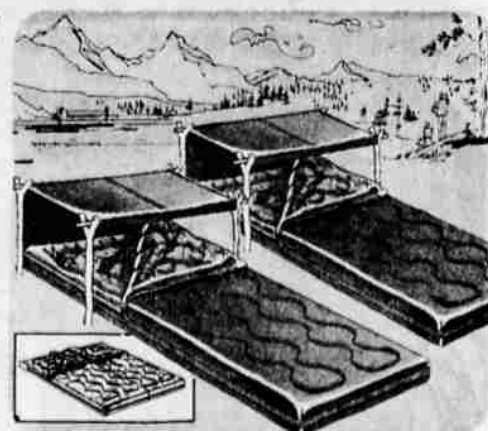

12 ft. ALUMINUM BOAT

WARDS POPULAR SEAKING LIGHTWEIGHT AUTO-TOP BOAT

\$179*

*F.O.B. Factory

14-ft. aluminum boat \$209*
NO MONEY DOWN

With so many outstanding Sea King features, it's no wonder this beauty is a favorite with fishermen! Light in weight—easy to lift atop your car. Specially designed for balance and stability—easy to handle. And because it's aluminum, it won't rust, rot or corrode . . . requires little or no maintenance; extremely durable. Buy at sale-price!

WARDS OWN SEA KING 5-HP OUTBOARD MOTOR

Trolls easily at 1 1/2 MPH; speeds to 12 MPH! Full gearshift action, waterproof ignition, 6-gal. tank. **\$204**
Sea King 15-horsepower motor **\$326**
3-HP. \$123 40-HP. \$574

WARDS 650-LB. CAPACITY BOAT TRAILER

For boats to 14' long. With carpeted rear bunk supports and steel winch. **\$137**
900-lb. capacity boat trailer. \$154

3-LB. DACRON FILL REG. 16.95 JUMBO SLEEPING BAG