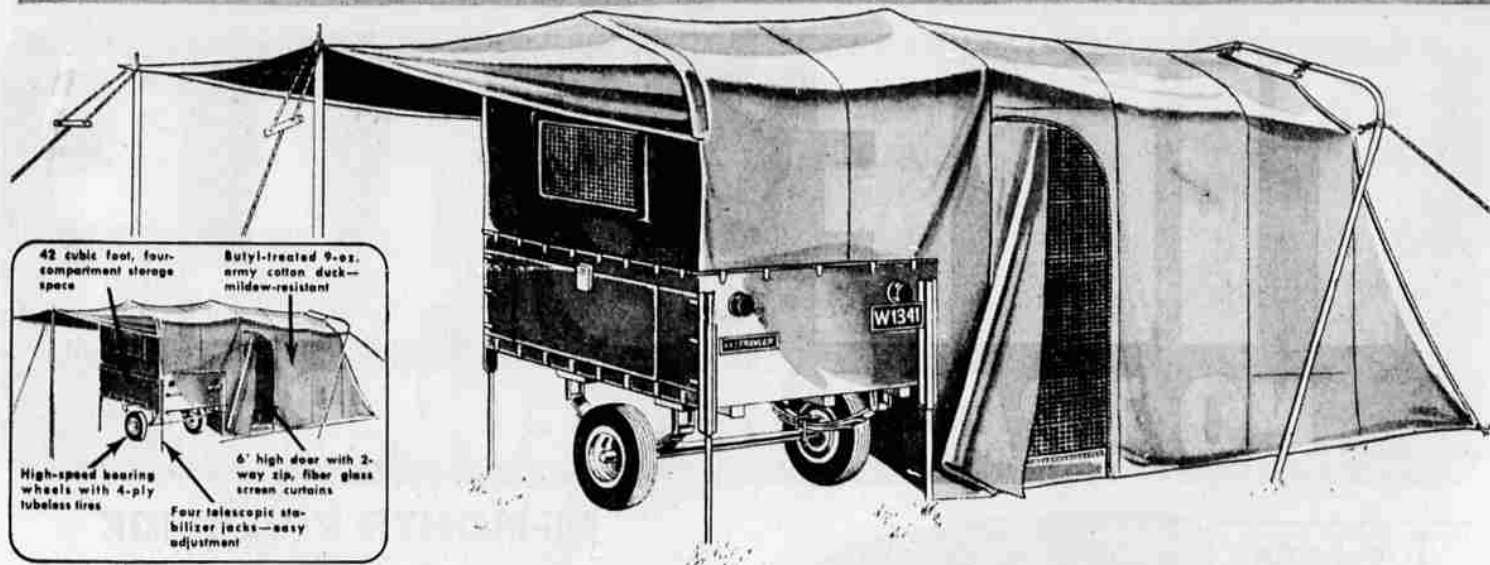

WARDS BRANDS BRING YOU HIGH QUALITY, LOW PRICES. SHOP NOW AND SAVE

\$30 OFF! SLEEPS 6 "Traveler" camper

WARDS REG. \$449* TENT-TRAILER

\$419*

*F.O.B. FACTORY
NO MONEY DOWN

9.62 OFF! EXTERIOR FRAME TENT

One man sets it up easily! Sleeps six. 7.68-oz. cotton drill—Butyl-Tex treated to repel water. Size: 9x9x7-ft. **66⁸⁸** REG. 76.50

The savings story only starts with Wards low price . . . you'll keep on saving year after year on hotel, motel bills! The 15x7x7' tent room gives plenty of pole-free living space, kept light and airy by 3 fiber glass screened windows and door. The 42-inch high all-steel trailer lets you see road behind you . . . comes equipped with directional lights. The trailer road-cover converts easily to a sun canopy.

12 ft. ALUMINUM BOAT

WARDS POPULAR SEAKING LIGHTWEIGHT AUTO-TOP BOAT

\$179*

*F.O.B. Factory

14-ft. aluminum boat \$209*
NO MONEY DOWN

With so many outstanding Sea King features, it's no wonder this beauty is a favorite with fishermen! Light in weight—easy to lift atop your car. Specially designed for balance and stability—easy to handle. And because it's aluminum, it won't rust, rot or corrode . . . requires little or no maintenance; extremely durable. Buy at sale-price!