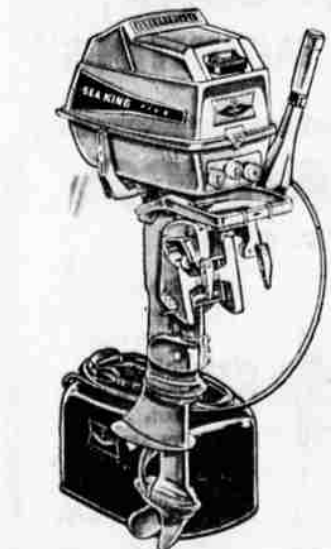

12 ft. ALUMINUM BOAT

WARDS POPULAR SEAKING LIGHTWEIGHT AUTO-TOP BOAT

\$179*

*F.O.B. Factory

14-ft. aluminum boat \$209*
NO MONEY DOWN

With so many outstanding Sea King features, it's no wonder this beauty is a favorite with fishermen! Light in weight—easy to lift atop your car. Specially designed for balance and stability—easy to handle. And because it's aluminum, it won't rust, rot or corrode . . . requires little or no maintenance; extremely durable. Buy at sale-price!

WARDS OWN SEA KING 5-HP OUTBOARD MOTOR

Trolls easily at 1 1/2 MPH; speeds to 12 MPH! Full gearshift action, waterproof ignition, 6-gal. tank. **\$204**
Sea King 15-horsepower motor **\$326**
3-HP. \$123 40-HP. \$574