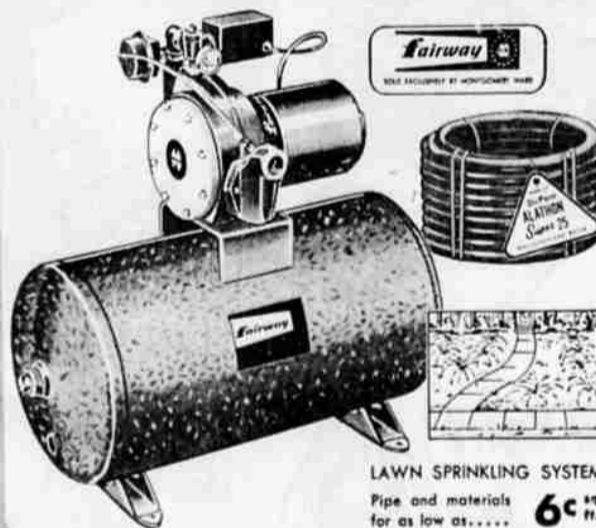

FAIRWAY WATER SYSTEM

1/3-HP SHALLOW-WELL JET PUMP AND TANK

83⁸⁸

Draws water from 22 ft.

NO MONEY DOWN

This Fairway's fully assembled, easy to install. 13-gal. galvanized tank, jet, pump, compact control center. **80-LB. PLASTIC PIPE, 100' COIL**
1/2-in. pipe, reg. $8 ..... **$5**
3/4-in. pipe, reg. $11 ..... **$8**
1-in. pipe, reg. $18 ..... **$13**
1 1/4-in. pipe, reg. $28 ..... **$22**

LAWN SPRINKLING SYSTEM
Pipe and materials for as low as **6c** ft.

**7.98 HAWTHORNE
BASEBALL GLOVE**

6⁹⁹

Top grain cowhide face and lining; leather binding and laces. 1-piece palm and trap. Wrist strap adjusts.

**REG. 3.98 BOY'S
PROMODEL GLOVE**

3⁴⁴

Top grain cowhide with leather lining, binding. Laced-down solid leather ball trap. Adjustable wrist strap.