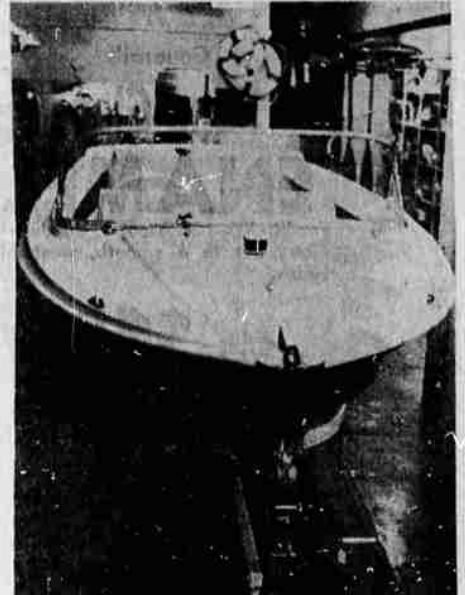

14' Trailerboat Outfit $1298⁰⁰

Here's a complete outfit that's low in price and high in quality — this 14' boat is complete with 45 H.P. electric starting Mercury with all controls and trailer. All you need is water to make the picture complete.

RIGHT 15' DORSETT DELUXE $1895⁰⁰
There's power to spare when you push the throttle on this 30 H.P. electric starting Merc coupled to this Deluxe Dorsett. Everything needed is included right down to the trailer. Look this one over for sure.

BEST FISHING BOAT BUYS! Aluminum Boats
All Excellent Car Toppers

- **11' SPEEDMASTER**
  47" Beam... 17" depth... 85-lbs... 199.50
- **11' FISHMASTER**
  53" Beam... 17" depth... 95-lbs... 209.50
- **12' SPEEDMASTER**
  53" Beam... 17" depth... 110-lbs... 229.00
- **12' FISHMASTER**
  55" Beam... 19" depth... 115-lbs... 249.00
- **12' TRAILERBOAT**
  50" Beam... 17" depth... 90-lbs... 183.00

Terms, of Course

OPEN HOUSE SPECIAL!
2 Only
1963 6 H.P. Mercury OUTBOARDS
REG. 264.00
3 DAYS ONLY 238⁰⁰

USED OUTBOARDS ON SALE

- 22 H.P. 58 Merc Reg. 249.00 199.00
- 61 Swamp Special, airplane type new was 225.00 98.00
- 16 H.P. 58 Scott Reg. 149.50 118.00
- 10 H.P. 60 Scott Reg. 139.50 118.00
- 15 H.P. 56 Evinrude Reg. 149.00 128.00
- 7 1/2 H.P. 53 Evinrude 69.50
- 15 H.P. 61 Gale Reg. 229.50 179.00
- 16 H.P. 55 Mercury 99.00
- 18 H.P. 58 Evinrude Reg. 249.05 199.00
- 10 H.P. 61 Mercury 199.00
- 30 H.P. 59 Mercury with controls 295.00

SEE ALL THE '63 MERCURYS 6 to 100 H.P.

- Merc 60-6 H.P. 264.00
- Merc 110-9.8 H.P. 359.00
- Merc 200 20 H.P. 431.00
- Merc 350-35 H.P. Elec. 621.00
- Merc 500-50 H.P. Electric, with gen. 792.00
- Merc 650 65 H.P. Electric with gen. 918.00
- Merc 850-85 H.P. Elec. gen. 1102.00
- Merc 1000-100 H.P. Elec. gen. 1257.00

Terms and trades on everything in the store. Open **FRIDAY** Till 9 for your shopping convenience.