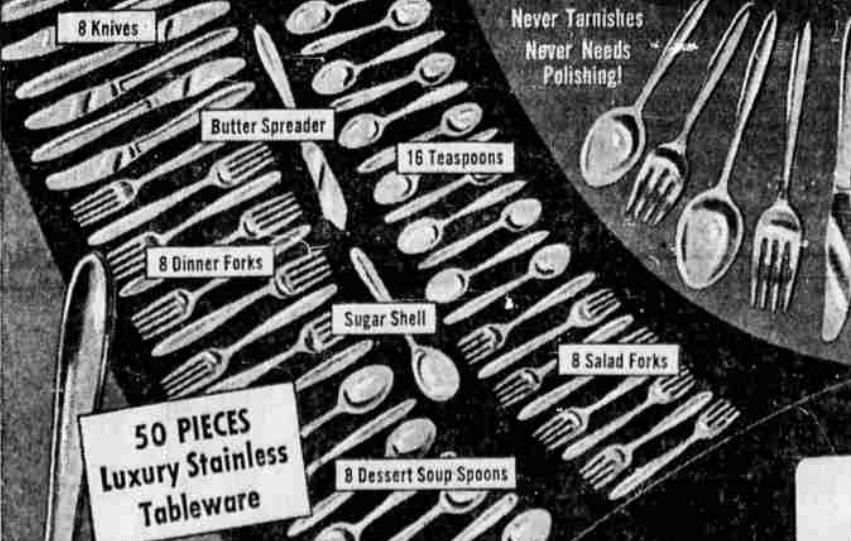

SALE SENSATION!
29⁹⁵
NOTHING DOWN 50¢ A WEEK

Compare AT TWICE THIS PRICE!

Open Friday Night Till 9:00
TOWER FURNITURE
17th and MAIN STREETS
Klamath Falls, 10-cents 4 stamps