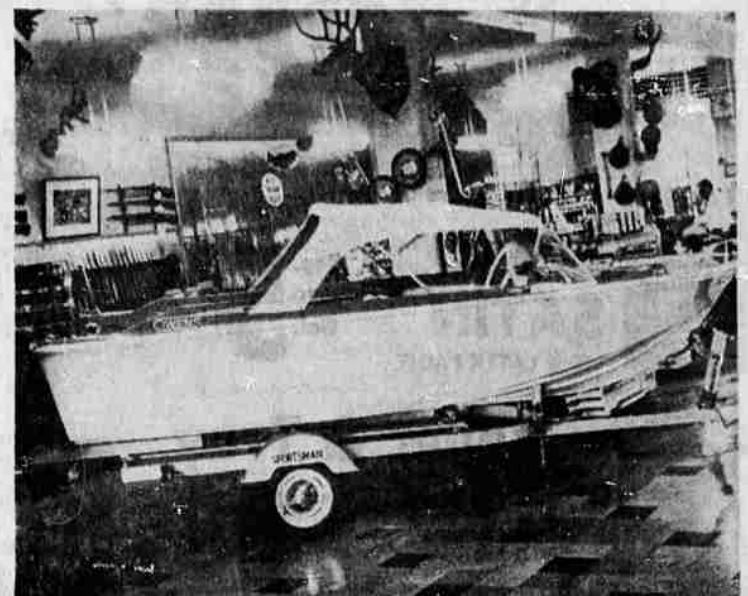

LOOK AT THESE COMPLETE OUTFITS

15' OWENS OUTFIT
Reg. 2634.35
$2495⁰⁰