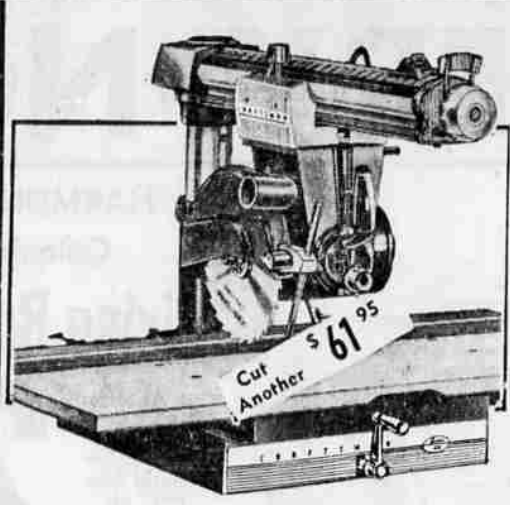

Craftsman Accra-Arm 10-in. Radial Saws

Cut Another \$61.95
You Haul And Save Another \$5

\$188

NO MONEY DOWN — NO PAY TILL MAY

The famous precision-made saw with blade above work so you can see what you're doing for more safety, accuracy. Plus-powered 3450 rpm motor develops 2-HP, protected by overload device.

David Bradley 12-inch Chain Saws

Cut Another \$10.95
Low, Low Sale Price as Quoted is You-Haul Price

\$99

NO MONEY DOWN — NO PAY TILL MAY

Economy-priced, yet delivers real cutting power! Husky 4-h.p. industry-rated engine. Weighs only 20 lbs., less guide bar and chain. 16-in. blade \$109

Craftsman 24-inch 4-Wheel Rider Mowers

Cut Another \$29.95
Low, Low Sale Price. You Haul And Save Another \$5

\$150

NO MONEY DOWN — NO PAY TILL MAY

4-HP, 4-cycle Craftsman Eze-start engine starts fast with the no-pull starter. Rotary blade cuts a clean, wide 24-in. swath. Your hand controls the 3 positions: forward, reverse and neutral. Blade clutch.