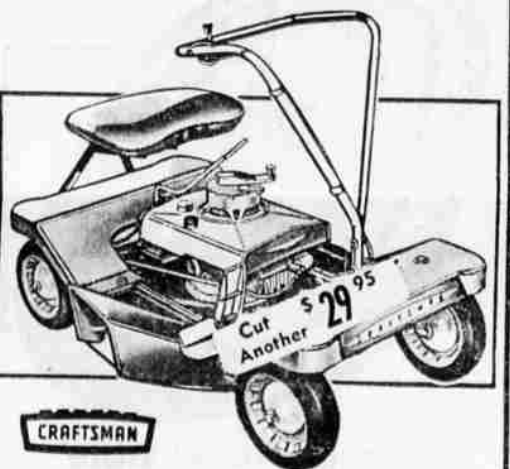

Craftsman Accra-Arm 10-in. Radial Saws

Cut Another \$61.95
You Haul And Save Another \$5

\$188

NO MONEY DOWN — NO PAY TILL MAY

The famous precision-made saw with blade above work so you can see what you're doing for more safety, accuracy. Plus-powered 3450 rpm motor develops 2-HP, protected by overload device.

David Bradley 12-inch Chain Saws

Cut Another \$10.95
Low, Low Sale Price as Quoted is You-Haul Price

\$99

NO MONEY DOWN — NO PAY TILL MAY

Economy-priced, yet delivers real cutting power! Husky 4-h.p. industry-rated engine. Weighs only 20 lbs., less guide bar and chain. 16-in. blade \$109

Craftsman 24-inch 4-Wheel Rider Mowers

Cut Another \$29.95
Low, Low Sale Price. You Haul And Save Another \$5

\$150

NO MONEY DOWN — NO PAY TILL MAY

4-HP, 4-cycle Craftsman Eze-start engine starts fast with the no-pull starter. Rotary blade cuts a clean, wide 24-in. swath. Your hand controls the 3 positions: forward, reverse and neutral. Blade clutch.