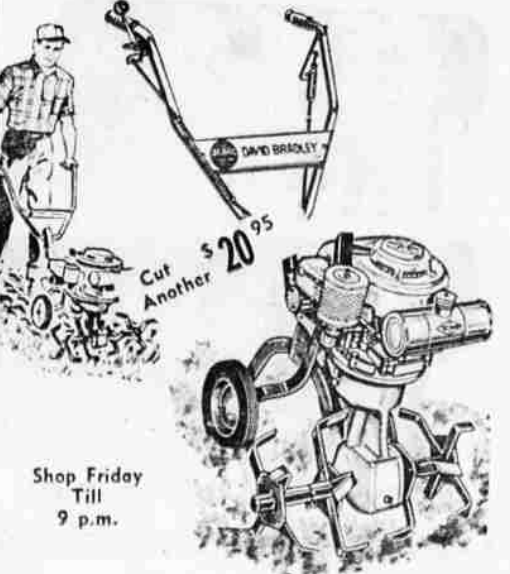

Craftsman Accra-Arm 10-in. Radial Saws

Cut Another \$61.95
You Haul And Save Another \$5

\$188

NO MONEY DOWN — NO PAY TILL MAY

The famous precision-made saw with blade above work so you can see what you're doing for more safety, accuracy. Plus-powered 3450 rpm motor develops 2-HP, protected by overload device.

David Bradley 12-inch Chain Saws

Cut Another \$10.95
Low, Low Sale Price as Quoted is You-Haul Price

\$99

NO MONEY DOWN — NO PAY TILL MAY

Economy-priced, yet delivers real cutting power! Husky 4-h.p. industry-rated engine. Weighs only 20 lbs., less guide bar and chain. 16-in. blade \$109

Craftsman 24-inch 4-Wheel Rider Mowers

Cut Another \$29.95
Low, Low Sale Price. You Haul And Save Another \$5

\$150

NO MONEY DOWN — NO PAY TILL MAY

4-HP, 4-cycle Craftsman Eze-start engine starts fast with the no-pull starter. Rotary blade cuts a clean, wide 24-in. swath. Your hand controls the 3 positions: forward, reverse and neutral. Blade clutch.