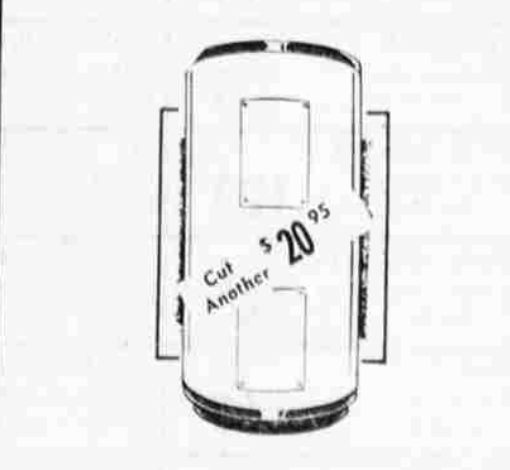

3-Piece Bath Ensembles Choice of Two Colors

Cut Another \$44.95
You Haul And Save Another \$5

\$95

NO MONEY DOWN — NO PAY TILL MAY

Pink or blue colored matched fixtures. Full 5-foot cast iron tub. Vitreous China lavatory, Washdown closet and seat. Fittings extra.