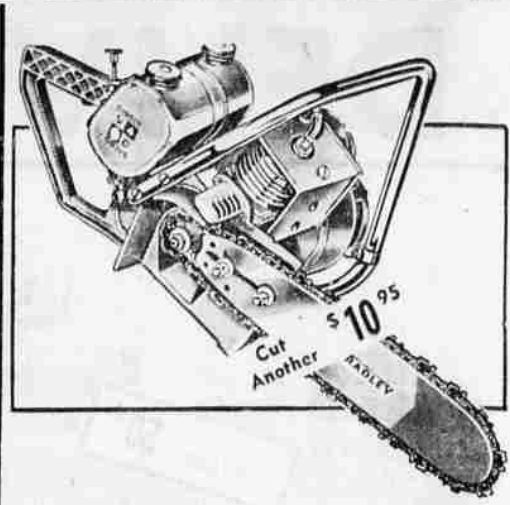

Craftsman Accra-Arm 10-in. Radial Saws

Cut Another \$61.95
You Haul And Save Another \$5

\$188

NO MONEY DOWN — NO PAY TILL MAY

The famous precision-made saw with blade above work so you can see what you're doing for more safety, accuracy. Plus-powered 3450 rpm motor develops 2-HP, protected by overload device.

Craftsman 24-inch 4-Wheel Rider Mowers

Cut Another \$29.95
Low, Low Sale Price. You Haul And Save Another \$5

\$150

NO MONEY DOWN — NO PAY TILL MAY

4-HP, 4-cycle Craftsman Eze-start engine starts fast with the no-pull starter. Rotary blade cuts a clean, wide 24-in. swath. Your hand controls the 3 positions: forward, reverse and neutral. Blade clutch.