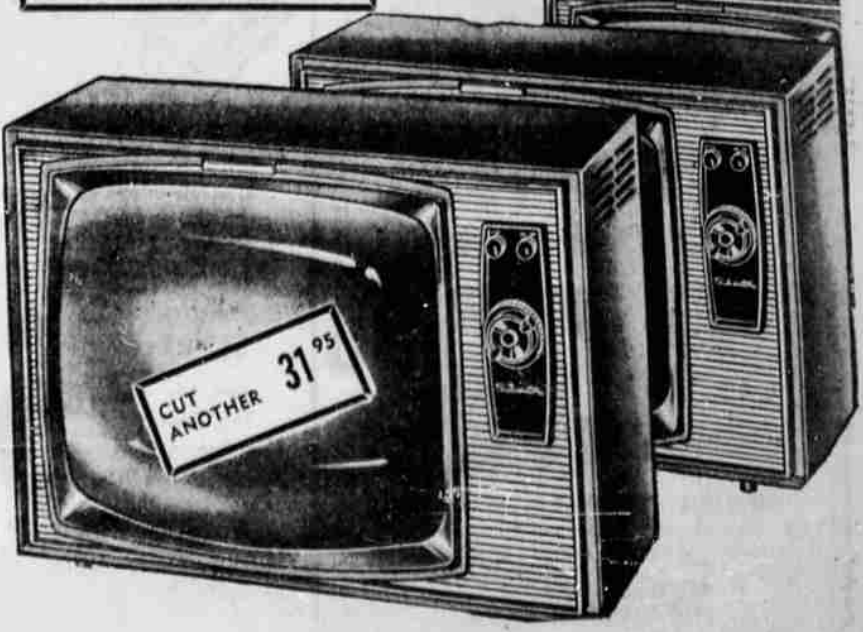

19-inch Portable Silvertone TV

19-in. overall diagonal, 171-sq. in. viewing area

Better Because:

- 20,000 volts of power bring you brightest clearest pictures—even in FAR fringe areas
- Silvertone air-cooled chassis cuts damaging heat—helps prolong life of tubes and set
- It's truly portable—only 12 inches slim, just 36 pounds light. Lifts like a suitcase!
- Silvertone tuner with silver-plated contact points sealed in plastic cuts noise and static

SEARS POLYMER VALUE LABORATORY APPROVED

It looks, lifts and opens like a suitcase. Servicing is easier and less costly because it's quicker. Enclosed back gives a finished look.

Cut Another **31.95**
To a Low, Low Removal Sale Price Of **158**
ONLY
NO PAY TILL MAY — NO MONEY DOWN

Cut Another **31.95**
To a Low, Low Removal Sale Price Of **98**
ONLY
NO PAY TILL MAY — NO MONEY DOWN

19-inch over-all diagonal screen, 172 sq. in. viewing area. Clear sharp picture. Front tuning. New slim line look.