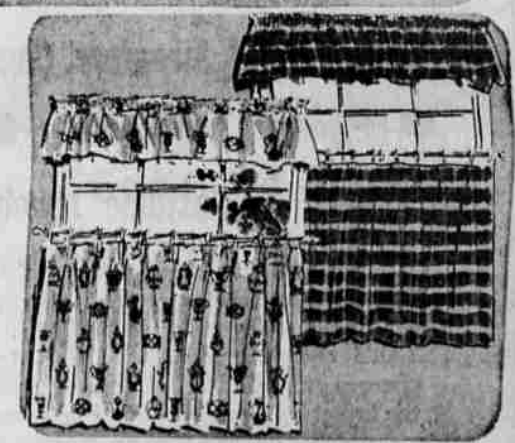

## SPECIAL PURCHASE

**NEW SPRING LOOK SUIT DRESSES WITH EXPENSIVE DETAILS**  
**7<sup>90</sup>**  
Newest look for now, Easter fashion later on! Of wool and silk blends; wool and nylon blends in mocha, blue, bone or gray diagonal stripe. Collared or collarless styles; covered or metal buttons; tailored details. Hurry to Wards while they last! Sizes 8 to 18, 7 to 15.

## TAILORED STYLES

**REGULAR 3.99 CAROL BRENT NYLON PAJAMAS**  
**2<sup>99</sup>**  
A terrific PJ's buy! Wards Washington's Birthday Sale is a great time to get top quality nylon tricot at \$1 savings! All are skillfully cut to allow plenty of room for the most restless sleeper. Feminine or crisply tailored styles. Many lovely shades. S-M-L.