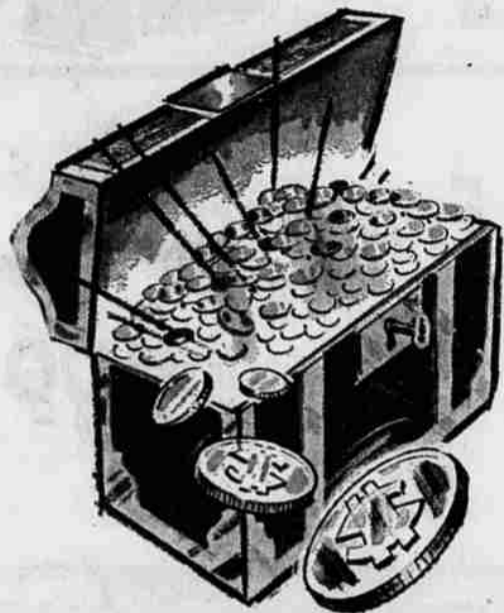

It's TOWN and COUNTRY Shopping Center's Treasure Hunt

Right Now Through Saturday (and Sunday at Stores Open)

280 BAGS of FREE Groceries
To Be Given Away This Weekend
Throughout The Center. Check Every Store.

- ★ Park Free Anywhere
- ★ Buy Everything In One Stop
- ★ Shop As You Are -- No Need to Dress Up!

LONG SLEEVE SPORT SHIRTS Values to 4.95 in attractive long sleeved sport shirts for men. Prints, patterns and solid colors. This sale only 99¢ DREWS T&C Manstore	COCOA MATS Wire reinforced. An attractive accessory for your front porch. Keeps the children's shoes clean. Saves your floors. Extra special 2⁸⁸ HOUSE OF DISCOUNT	SADDLE OXFORDS Popular white saddles for girls. Values to 7.95 in this group. Buy them this weekend for only 1⁹⁹ Pr. HOUSE OF SHOES	SPRAY PAINTS Full pint cans in all colors plus white. Our regular 1.35 size, just point and spray. 77¢ JACK'S COLOR CHIP	EARRINGS Take your choice from our regular 1.10 group. Ideal as Valentine gifts. Your choice, only plus tax 39¢ Bob's T&C Jewelers
BABY MILK This weekend only buy Similac liquid milk, full case of 24 for only 4⁴⁹ SUBURBAN DRUGS	PORTABLE TV Our newest Emerson 19" portable TV is on sale this weekend only. Regular price, \$179.95. Save \$20.00 and pay only 159⁹⁵ SHAFFER ELECTRIC	RECORD CABINETS Your choice of Walnut, Mahogany or Blonde. 40 x 18 x 26 inches, finished on both sides. May be used as a room divider. Door front and back! \$19.95 value. 14⁸⁸ T&C DISCOUNT FURNITURE	9'x12' DROP CLOTHES A big plastic cloth that can be used for storm windows, car covers, boat covers or furniture protectors while painting. Reg. 49c each. Buy 'em this weekend for 3⁰ \$1⁰⁰ ROBERT'S HARDWARE	"AA" Large Eggs Strictly Fresh Local Ranch Eggs 2 doz. 89¢ LOW COST SUPER MARKET