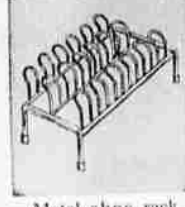

PENNEY'S
60th
ANNIVERSARY

LOOK!
ONLY
88^c
EACH

12 decorated glass tumblers 88c

14-qt. wash-rinse plastic pan 88c

Useful rubber boot caddy 88c

Bread box & storage trays 88c

Metal shoe rack holds 9 pr. 88c

Decorated metal serving tray 88c

Folding wooden indoor dryer 88c

3 men's or 4 women's hangers 88c

Clothes pin bar on hanger 88c

Framed 8 x 10" vanity mirror 88c

26 plastic sponges in bag 88c

4-pc. set of steel flatware 88c

15 - quart plastic pail 88c