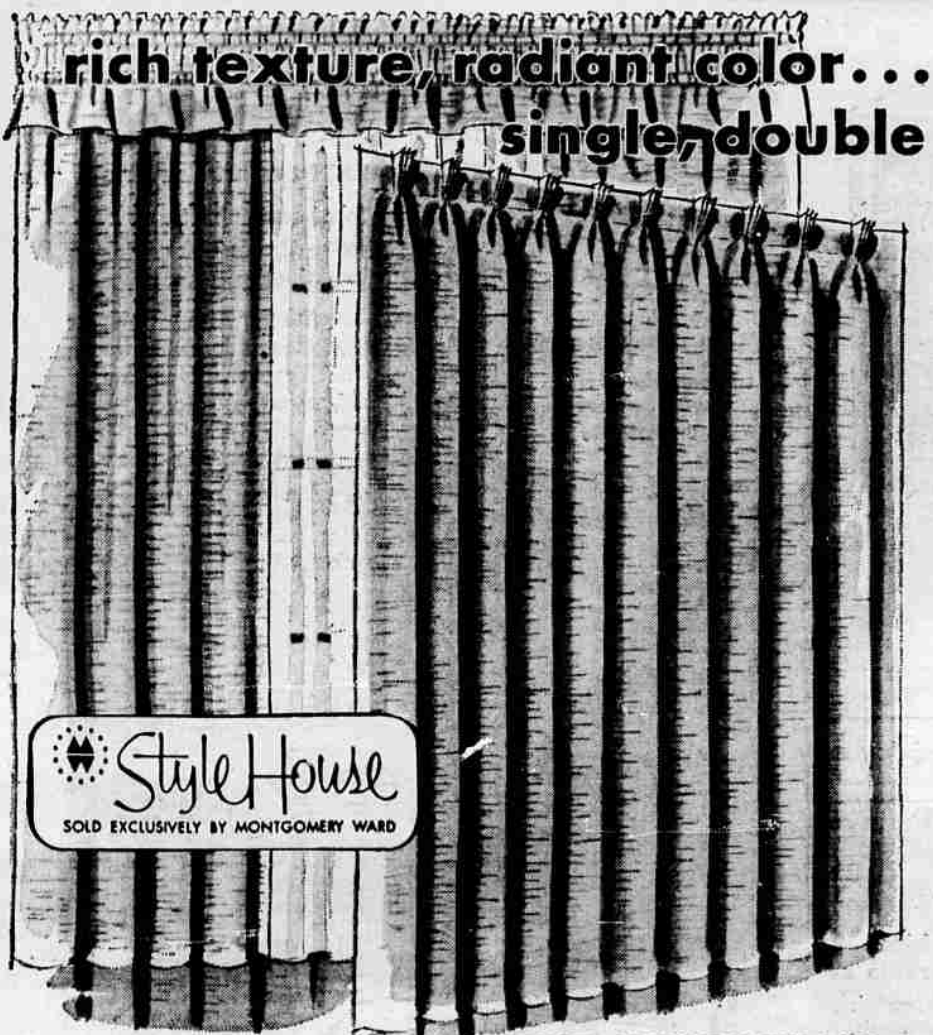

# FESTIVAL

rich texture, radiant color...  
single, double and triple widths!

**CHROMSPUN DRAPERIES—PRICES  
REDUCED 15% ON 12 SIZES**

100% chromspun acetate drapes with a mohair-type texture. Fade-resistant—all decorator colors are locked in and guaranteed for two years against fading.