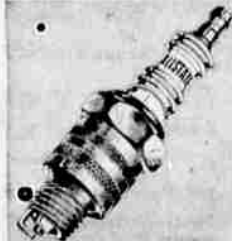

Allstate Spark Plugs
Sears Low Price, ea.....
59¢
Individually engineered for your car to give top performance. Why pay more? Buy yours today.