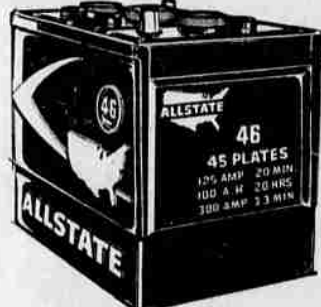

6-Volt, 30-Month
Guarantee **ALLSTATE**

Sears Days Price **10⁸⁸** with trade-in

Fits 1940-54 Chev., 1930-55 Dodge, 1922-33 Ford, 1949-50 Olds. and 1950-55 Rambler.