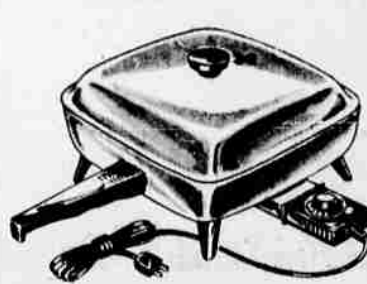

Ground Wire

3 Days Only 12-2 wire

4^c

per foot in coil lots

All wiring needs at Sears are UL listed. Resists moisture, rot, heat damage, outlasts ordinary cable!

Electrical Repair Needs for Fall Fix-Up Now at JUBILEE SALE PRICES!

SAVE 2.02 On Kenmore 4 Qt. Auto

Electric Fry Pans
Sensational Law Regular Price, NOW SALE PRICED!

REG. 13.99

With Control and Cover

While Quantities Last! **11⁹⁷**

Charge It

Fry, broil, roast, stew, grill! Won't burn or scorch foods! Easy-to-read cooking guide. Signal light on control. Easy to wash, immersible aluminum.