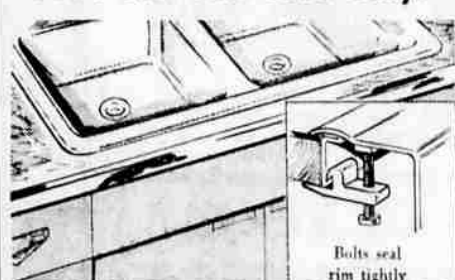

Self-Rim Porcelain Steel Sink
This Sale Only

Easy to install double bowl sink, 33x21-in. Wash in one side, rinse in the other. No separate rim needed. Porcelain enamel finish resists heat, stains, chips.

18⁸⁸

No Money Down

Save Over $10!