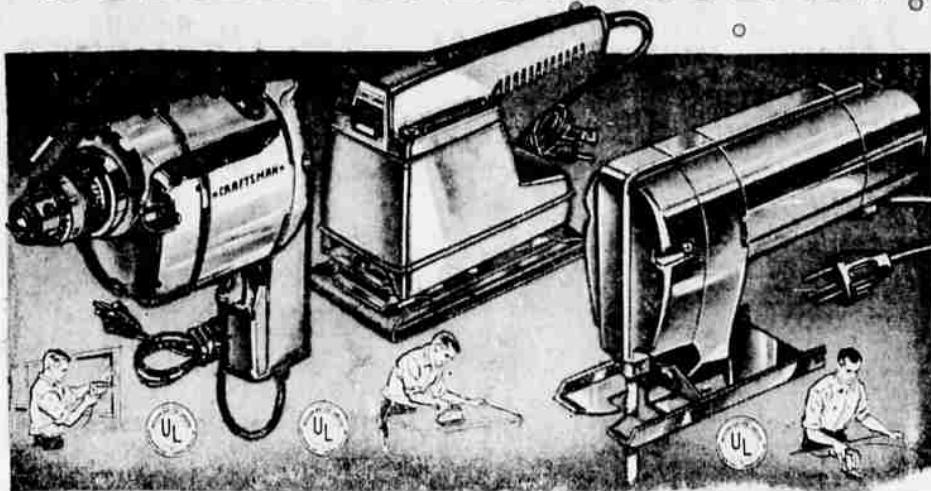

JUBILEE SPECTACULAR!

Craftsman Compact 1/4-Inch Electric Drills
Ideal for Tight Places

Precision-gear key chuck. Locking trigger switch. Get this powerful tool at this low, low Sears price.

Craftsman Sanders with 18 Square Inches of Sanding Surface

Fast double-arc action won't blow or scatter dust. 6-foot, 3-wire cord, plug, plug adapter. 6 assorted grit sanding sheets.

Our Sabre Saws Do the Jobs of Eight Different Saws

Cuts plywood, 2x4's. Ideal for electrical use. Convenient built-in blower clears sawdust from line of cut.