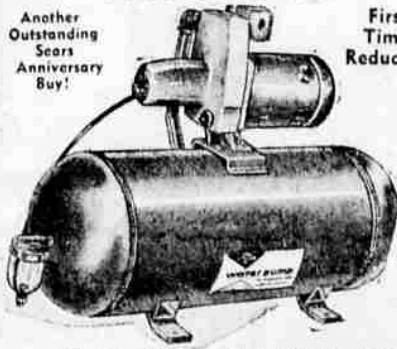

Reg. 1/3-HP JET PUMPS $75

You get complete self-priming, shallow-well jet pump, 12-gal. galvanized steel tank, plus pressure switch, built-in check valve and air volume control.

64⁸⁸

NO MONEY DOWN

Water Heater Sale!