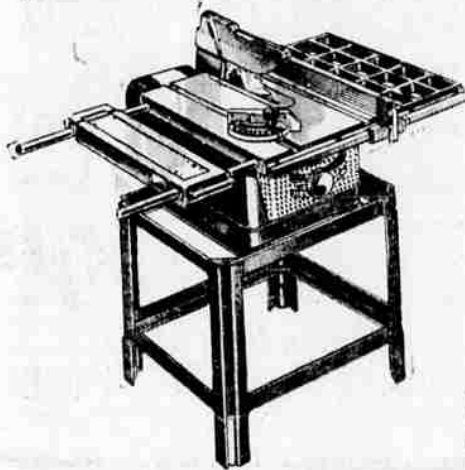

DRILL SANDER SABRE SAW YOUR CHOICE

10⁹⁹ EACH

Regular 89.95 8-Inch BENCH SAWS

JUBILEE PRICED!

SAVE 15.20! 74⁷⁵

NO MONEY DOWN

Easy to operate—single handwheel controls blade height and tilt. Motor rides horizontally (you don't lift it) when blade is tilted. Extension, motor, stand, blade guard extra.

3 DAYS ONLY TO SAVE ON 3-PC. COLOR Bath Sets

PINK, BLUE, GREEN, GRAY OR YELLOW

REGULAR $177
DELUXE CAST-IRON SETS

Anniversary Sale Priced

$159

NO MONEY DOWN UP TO 3 YEARS TO PAY

LET SEARS INCLUDE ARRANGEMENTS FOR INSTALLATION, TOO!

All Financed On One Convenient Credit Plan