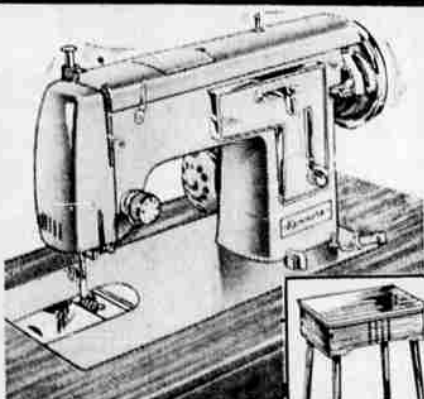

Kenmore Zig-Zag Sewing Machine and Console

Sews Zig-Zag Designs Automatically. 129⁸⁸

Just drop in a cam to get exciting new patterns for your sewing! This Kenmore sews smoothly in forward and reverse. Auto-darning and mending control. Choose blond or mahogany finish.

NO MONEY DOWN on anything you buy at Sears on Credit

SAVE 30.07