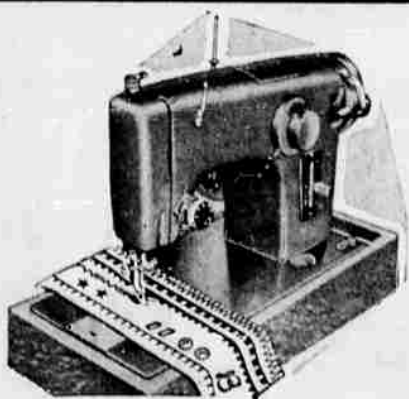

Look! Low Price for New Zig-Zag Sewing Machine

Actually sews zig-zag without attachments! 87⁸⁸

Spanking new portable Kenmore is the answer to your dream of decorative sewing on a budget. It does all your straight stitch sewing, too! Has automatic bobbin winder, sews double-lock stitch.