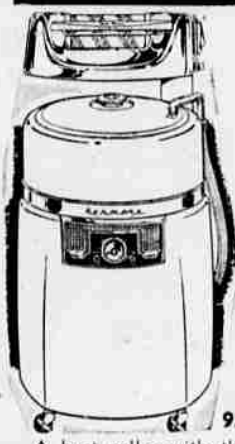

Deluxe Quality
Wringer Washer
Holds 10-lb. Load

149⁸⁸

NO MONEY DOWN

9280

A best seller with these outstanding features; central controls, electric timer, Visi-Matic Wringer with 3-in. rolls, lint filter, Roto-Swirl Agitator with deep soil scrubber.

SHOP WITH CONFIDENCE AT SEARS

All Sears appliances are tested in our own laboratories!

Kenmore... By Far America's Largest Selling Home Laundry Appliances!

Our Shield of Value continues to keep prices down!

Proof you shop at Sears and save!