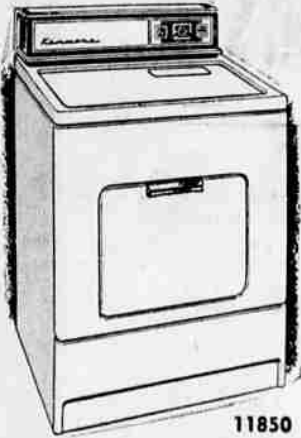

11850

Kenmore Electric Dryer Is Safe For Any Fabric

NO MONEY DOWN 139⁸⁸

10-lb. capacity Kenmore dries Normal or Delicate fabrics with 2 cycles. Dries them quickly, too, with time-saving high-speed action. Dial 4 heats plus air for fluffing. Top-mounted lint trap.