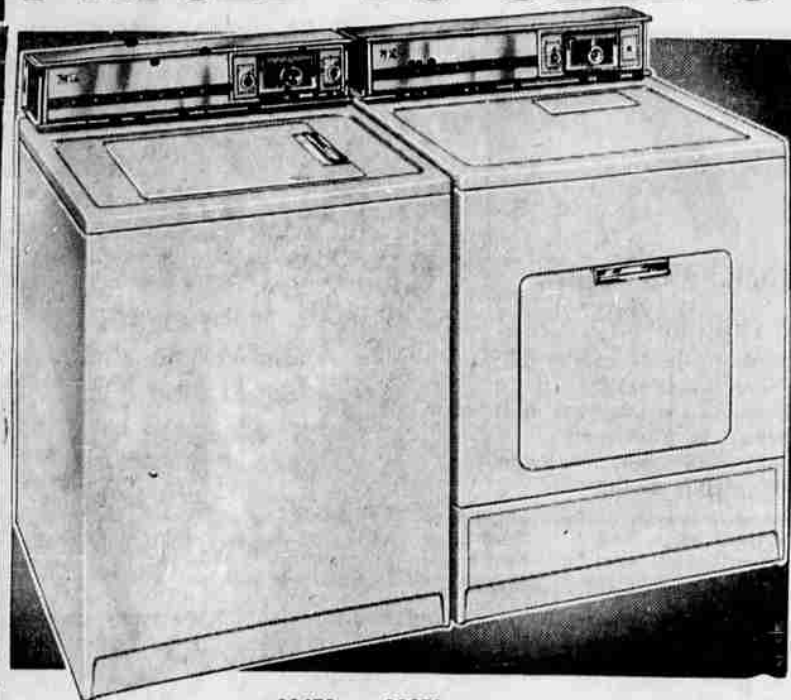

PRICED TO SELL OUT

SEARS

11471 11871

Check These Most-Wanted Features!

THE WASHER

- ✓ Safe, all-fabric washing with 3 automatic cycles
- ✓ 2-speed agitation and spin
- ✓ You set the water level to fit the size of wash load
- ✓ Choice of 3 wash and 2 rinse water temperatures
- ✓ Off-balance load shut-off with warning buzzer
- ✓ Spin action stops when lid is opened... a safety feature
- ✓ Porcelain enamel tub, top and lid resist rust
- ✓ Lint filter, Roto-Swirl agitator, deep soil scrubber
- ✓ Lighted, easy-to-read dial

THE DRYER

- ✓ Safe, all-fabric drying with 3 automatic cycles
- ✓ Choice of 5 drying temperatures, plus air without heat for fluffing pillows
- ✓ Easy-to-clean, top-mounted lint trap
- ✓ Germicidal light for sun-shine fresh drying
- ✓ Convenient Load-A-Door
- ✓ Electric Dryer Matches Washer shown on left.
- ✓ Safety door stops drying action when it is opened
- ✓ Flexible timer for all-fabric fabric drying; interior light

**3 Days Only
AUTOMATIC WASHER**

229⁸⁸

**NO MONEY DOWN
ELECTRIC DRYER**

169⁸⁸

NO MONEY DOWN

Deluxe Quality
Wringer Washer
Holds 10-lb. Load

149⁸⁸

NO MONEY DOWN

9280

A best seller with these outstanding features; central controls, electric timer, Visi-Matic Wringer with 3-in. rolls, lint filter, Roto-Swirl Agitator with deep soil scrubber.

SHOP WITH CONFIDENCE AT SEARS

All Sears appliances are tested in our own laboratories!

Kenmore... By Far America's Largest Selling Home Laundry Appliances!

Our Shield of Value continues to keep prices down!

Proof you shop at Sears and save!

1080

Kenmore Combination Washer - Dryer

NO MONEY DOWN 388⁸⁸

New, compact 29-in. cabinet. All-fabric care with simple push button operation. Exclusive Roto-Spray washes clothes cleaner. Automatic dispensers for bleach, fabric softener. Lint filter.