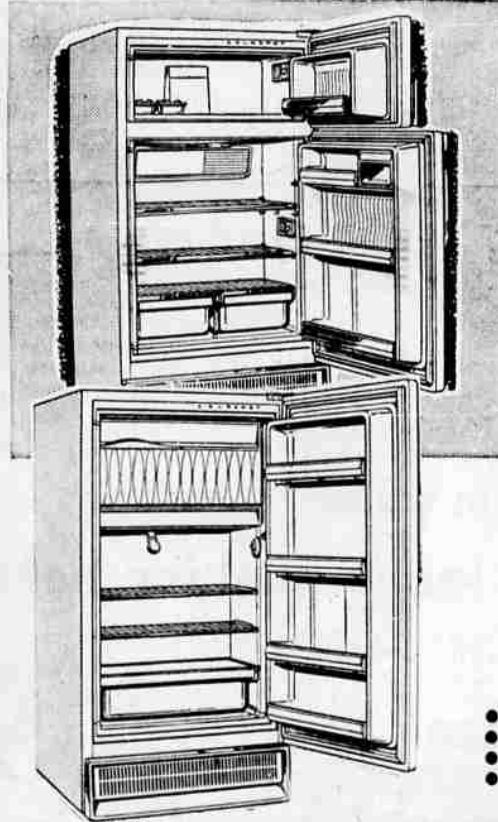

Frostless REFRIGERATOR-FREEZER

SAVE 30.07

Regularly 319.95

Frostless refrigerator, frostless 100-lb. freezer

289⁸⁸

NO MONEY DOWN

No more messy defrosting! Big 11.8 cu. ft. Coldspot has the convenience you want most, including twin slide-out crispers, butter compartment, egg shelf and tight-seal magnetic doors. See it!

FOR THE BUDGET-MINDED 12.2 cu. ft. Coldspot Refrigerator

Regularly 219.95

SAVE 20.07

NO MONEY DOWN

199⁸⁸

- Freezer chest stores over 87 lbs. of frozen food
- Full-width porcelain crisper—holds 21 qts. produce
- Four full-width door shelves
- Magnetic door opens in its own width for flush fit