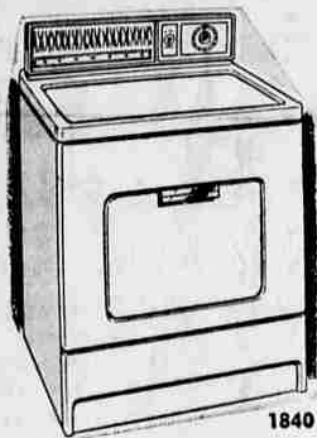

1840

NOW! Kenmore Electric Dryers

NO MONEY DOWN 119⁸⁸

Choice of 2 settings; heat for all fabrics or Air only for fluffing clothes, drying plastics or raingear. Big 10-lb. capacity, Safety Door Switch, Load-A-Door, lint trap, flexible timer.