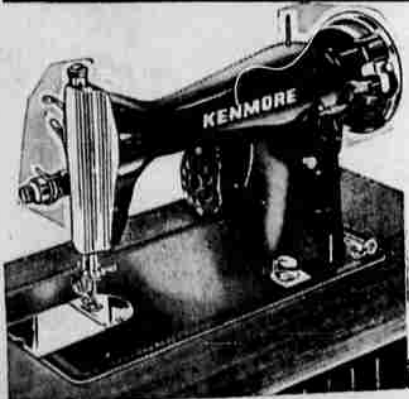

Kenmore Sewing Console with Automatic Features

Modern console in lined oak or mahogany finish 69⁸⁸

Sew with ease in both forward and reverse. Automatic stitch regulator, automatic bobbin winder, automatic drop feed. Just press a button to release for darning and mending. See it at Sears.