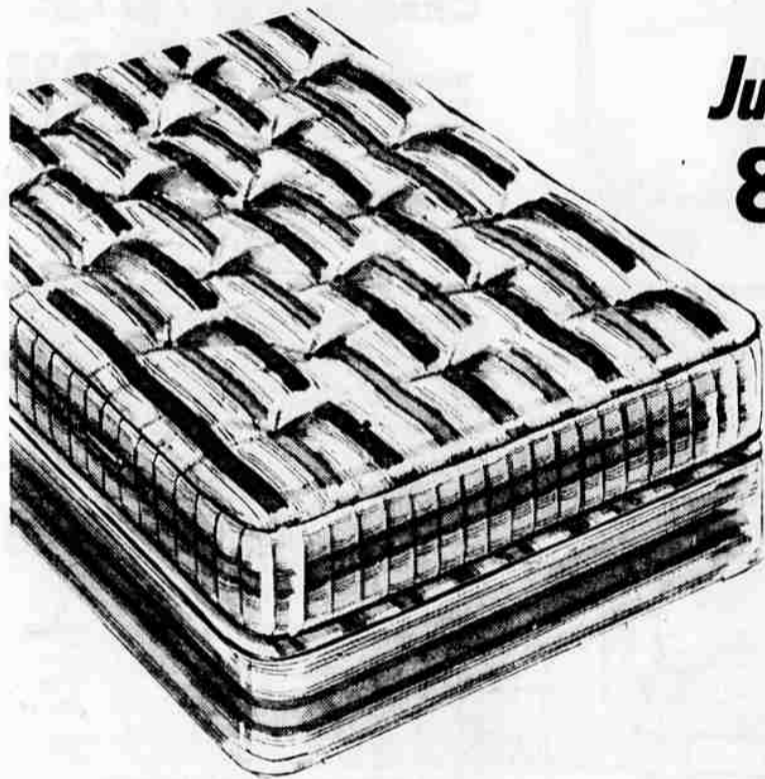

JUST 3 DAYS TO SAVE 41⁹⁵

new Danish styling! includes 6-drawer double dresser, 5-drawer chest, full size panel bed

Lucky you! Not only do you save plenty on this big suite, but you get the long low styling that's sweeping the country. And wait 'til you see the superb craftsmanship. Exquisite walnut veneers on solid hardwoods — recessed drawer pulls — dovetailed dustproof drawers PLUS a framed plate glass mirror. But hurry, sale lasts 3 days!

regularly 209.95

\$168

NO MONEY DOWN on Sears Easy Payment Plan

Jubilee Special!
837 Coil

Mattress and Box Spring

Both Pieces **79⁷⁶** NO MONEY DOWN

Full or Twin Size

Enjoy surface softness, combined with the deep support of springs. Designed to stay firm and level for years. Also features air vents, corner guards on spring, and a heavy woven cover.

Scandinavian style pieces in walnut regular 119.95 6-foot loose cushion settees

NO MONEY DOWN

on anything you buy at Sears on Credit

Jubilee Priced **99⁸⁸**

Regular 44.95 arm chair 34.88
Step or cocktail tables 19.88 each