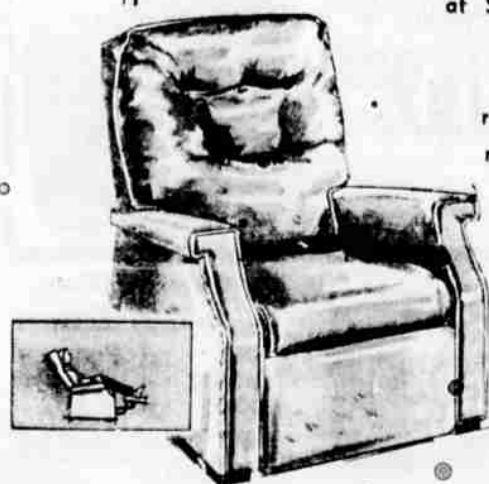

regularly 209.95

\$168

NO MONEY DOWN on Sears Easy Payment Plan

Jubilee Special!
837 Coil

Mattress and Box Spring

Both Pieces **79⁷⁶** NO MONEY DOWN

Full or Twin Size

Enjoy surface softness, combined with the deep support of springs. Designed to stay firm and level for years. Also features air vents, corner guards on spring, and a heavy woven cover.

Scandinavian style pieces in walnut regular 119.95 6-foot loose cushion settees

NO MONEY DOWN

on anything you buy at Sears on Credit

Jubilee Priced **99⁸⁸**

Regular 44.95 arm chair 34.88
Step or cocktail tables 19.88 each

record low price for our regular 64.95 recliners

Jubilee Priced **49⁸⁸**

Feet up and relax, in big chair that adjusts from upright to reclining. Sagless spring comfort! Leather look plastic in many colors.