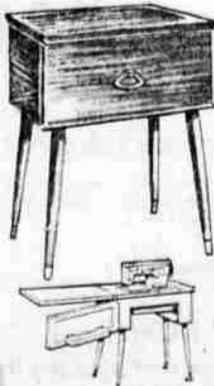

Compare
Compact Refrigerator
--It's Only 26 in. Wide!

\$158⁷⁵

ONLY \$5 DOWN

On Sears Easy Payment Plan

Space-saving 10.1 cu. ft. Coldspot fits flush all around. Includes 59-lb. frozen food storage section. Magnetic Sure-Seal door... full width slide-out crisper. See it!

510A

Compare

17.1 cu. ft. Chest Freezer
Stores 598 Lbs. of Food

\$217⁷⁵

ONLY \$10 DOWN

On Sears Easy Payment Plan

Durable porcelain enameled interior

Flush hinges permit placing freezer flush against back wall. Has two sliding storage baskets and fast-freeze compartment. Wide-angle interior light. Cold control on front. Lock and keys.

11317

Compare **Best Sewing Machine Buy in Klamath Falls**

SAVE \$60

Kenmore Twin Needle Automatic Zig-Zag Console

30 Drop-in Designer Discs
Thrilling Twin Needle Sewing
Easy-to-Use Stitch! Expander

Regularly 239.95

\$179⁷⁵

\$5 DOWN On Sears Easy Payment Plan

- Straight stitch
- 2-color
- Satin Stitch
- Zig-Zag
- Embroiders
- Button holes

Duplicate the most intricate needlework in a fraction of the time with this Kenmore. It amazes you by making delicate and colorful designs that change a plain fabric into a thing of beauty! Plus you have all the performance of a modern straight sewing machine: push-button reverse, concealed bobbin winder, large bobbin access. Choose mahogany or blonde veneer console with 1 1/2 x 4-ft. work space. But hurry, don't wait until we're sold out!