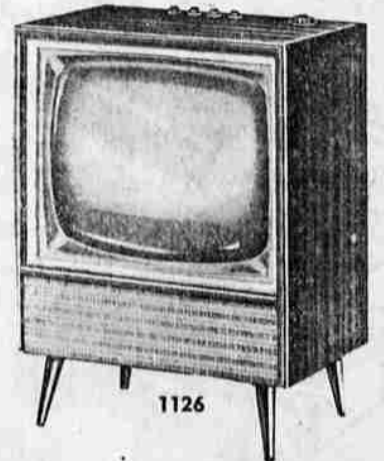

Powerful 23-in.* Console

3 days Only **\$169⁷⁵** \$5 Down

Big 28 1/2 sq. in. screen ends picture squinting. Tinted glass for glare free viewing. Powerful chassis holds steady bright picture. Beautiful mahogany cabinet. *Diagonal measure