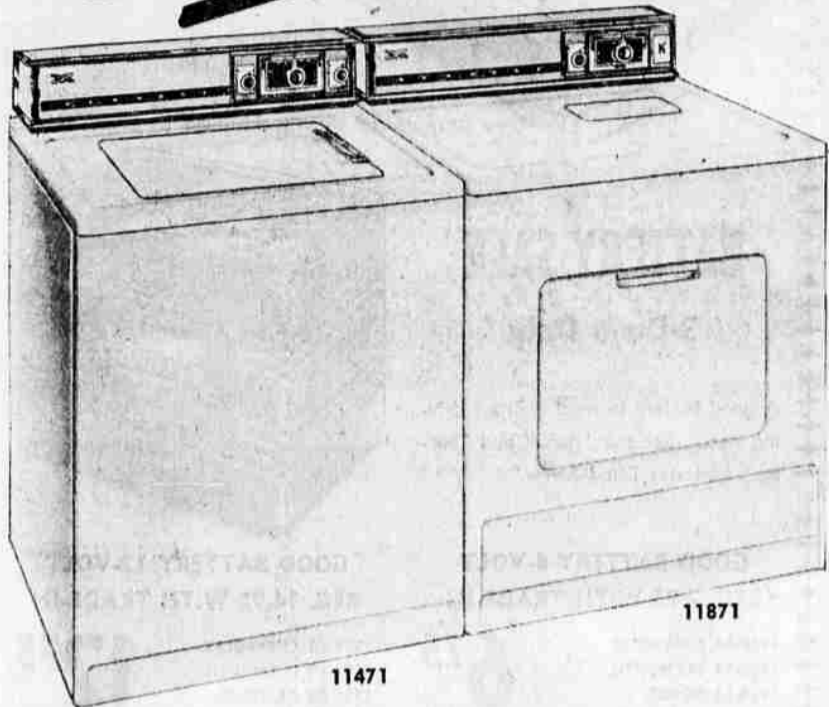

SHOP THURSDAY-FRIDAY NIGHT 'TIL 9.

Compare