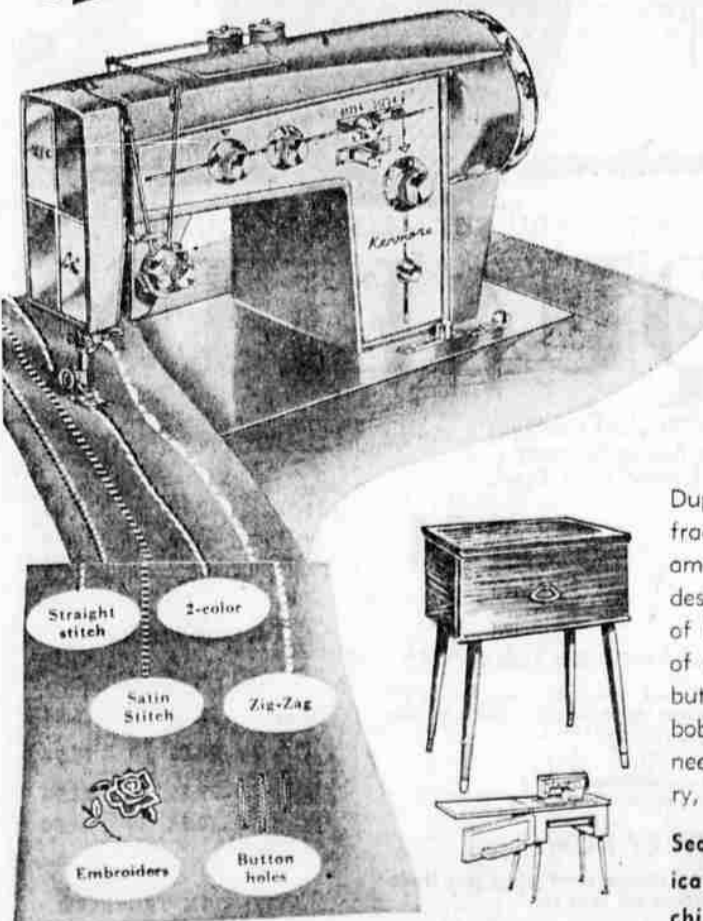

510A

Compare

17.1 cu. ft. Chest Freezer
Stores 598 Lbs. of Food

\$217⁷⁵

ONLY \$10 DOWN

On Sears Easy Payment Plan

Durable porcelain enameled interior

Flush hinges permit placing freezer flush against back wall. Has two sliding storage baskets and fast-freeze compartment. Wide-angle interior light. Cold control on front. Lock and keys.

11317

Compare **Best Sewing Machine Buy in Klamath Falls**

SAVE \$60

Kenmore Twin Needle Automatic Zig-Zag Console

30 Drop-in Designer Discs
Thrilling Twin Needle Sewing
Easy-to-Use Stitch! Expander

Regularly 239.95

\$179⁷⁵

\$5 DOWN On Sears Easy Payment Plan

- Straight stitch
- 2-color
- Satin Stitch
- Zig-Zag
- Embroiders
- Button holes

Duplicate the most intricate needlework in a fraction of the time with this Kenmore. It amazes you by making delicate and colorful designs that change a plain fabric into a thing of beauty! Plus you have all the performance of a modern straight sewing machine: push-button reverse, concealed bobbin winder, large bobbin access. Choose mahogany or blonde veneer console with 1 1/2 x 4-ft. work space. But hurry, don't wait until we're sold out!