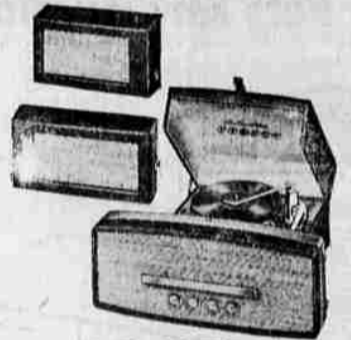

\$5 DOWN on Sears Easy Payment Plan

Features include high-speed drying, 10-lb. capacity, lint trap, Sun-fresh lamp, Safety switch, Load-A-Door, lighted interior.

Compare bigger, better lower priced!

Silvertone for '61

Powerful 23-in.* Console

3 days Only **\$169⁷⁵** \$5 Down

Big 28 1/2 sq. in. screen ends picture squinting. Tinted glass for glare free viewing. Powerful chassis holds steady bright picture. Beautiful mahogany cabinet. *Diagonal measure

17-in. Portable 98.75

Portable 3-Speaker Stereo Phono

Now **\$98⁷⁵** Only \$5 Down

- Three 6-in. speakers, "all-round" sound.
- 4-speed record changer.

Our lowest price for this quality! Separate speakers to give complete, full stereo sound! Sensitive controls.

Compare
Compact Refrigerator
--It's Only 26 in. Wide!

\$158⁷⁵

ONLY \$5 DOWN

On Sears Easy Payment Plan

Space-saving 10.1 cu. ft. Coldspot fits flush all around. Includes 59-lb. frozen food storage section. Magnetic Sure-Seal door... full width slide-out crisper. See it!