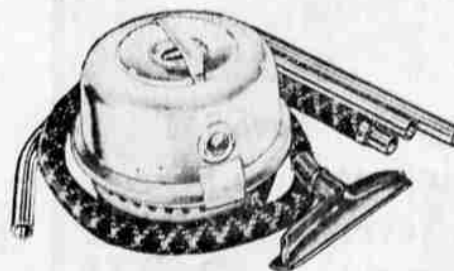

\$179⁷⁵

\$5 DOWN On Sears Easy Payment Plan

- Straight stitch
- 2-color
- Satin Stitch
- Zig-Zag
- Embroiders
- Button holes

Duplicate the most intricate needlework in a fraction of the time with this Kenmore. It amazes you by making delicate and colorful designs that change a plain fabric into a thing of beauty! Plus you have all the performance of a modern straight sewing machine: push-button reverse, concealed bobbin winder, large bobbin access. Choose mahogany or blonde veneer console with 1 1/2 x 4-ft. work space. But hurry, don't wait until we're sold out!

Your Choice

\$24⁷⁵

Only \$5 Down

Kenmore Power-packed Cleaner

Low priced for such dirt pulling action. This Kenmore really does the job. You finish cleaning sooner!

cal/ore Electrical League

Reg. 149.95
Sale 129.75

Less Cal-ore trade-in **20.00**

\$109⁷⁵

Only \$5 Down

7-Heat Top Units On Kenmore 30-in. Electric

Not just 5 like ordinary ranges, but 7 heat selections for each top unit. Has easy-clean design; bowls, rings remove, no-drip top prevents spill overs, hinged bake and broil units. Much more!