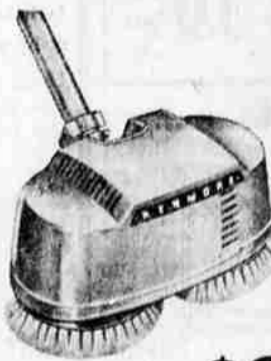

Compare

Kenmore Polisher-Scrubber

Do your hardest home cleaning jobs with ease! High speed Kenmore is balanced for fingertip control. See it today... Try it!

Your Choice

$24⁷⁵

Only $5 Down