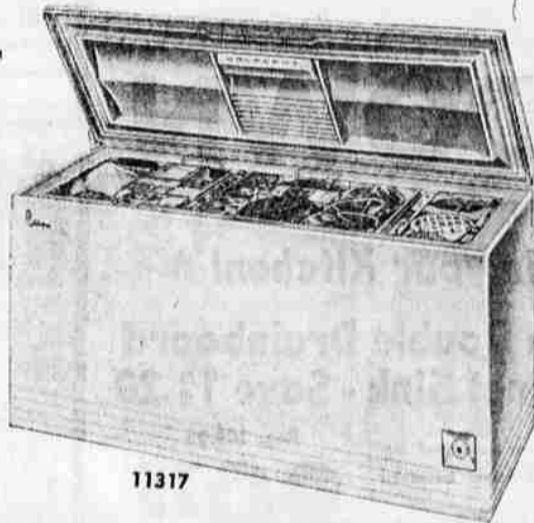

Compare
Compact Refrigerator
--It's Only 26 in. Wide!

\$158⁷⁵

ONLY \$5 DOWN

On Sears Easy Payment Plan

Space-saving 10.1 cu. ft. Coldspot fits flush all around. Includes 59-lb. frozen food storage section. Magnetic Sure-Seal door... full width slide-out crisper. See it!

510A

Compare

17.1 cu. ft. Chest Freezer
Stores 598 Lbs. of Food

\$217⁷⁵

ONLY \$10 DOWN

On Sears Easy Payment Plan

Durable porcelain enameled interior

Flush hinges permit placing freezer flush against back wall. Has two sliding storage baskets and fast-freeze compartment. Wide-angle interior light. Cold control on front. Lock and keys.

11317

Compare **Best Sewing Machine Buy in Klamath Falls**

SAVE \$60

Kenmore Twin Needle Automatic Zig-Zag Console

30 Drop-in Designer Discs
Thrilling Twin Needle Sewing
Easy-to-Use Stitch! Expander

Regularly 239.95

\$179⁷⁵

\$5 DOWN On Sears Easy Payment Plan

- Straight stitch
- 2-color
- Satin Stitch
- Zig-Zag
- Embroiders
- Button holes

Duplicate the most intricate needlework in a fraction of the time with this Kenmore. It amazes you by making delicate and colorful designs that change a plain fabric into a thing of beauty! Plus you have all the performance of a modern straight sewing machine: push-button reverse, concealed bobbin winder, large bobbin access. Choose mahogany or blonde veneer console with 1 1/2 x 4-ft. work space. But hurry, don't wait until we're sold out!