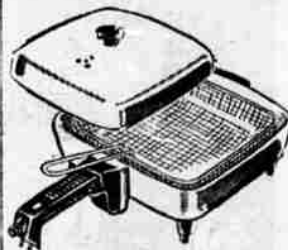

Sit or stand for ironing ease—fingertip adjustment for 11 heights from 24 to 36". Ventilated, enameled top; non-skid rubber feet.

2.19 pad and cover . . . 1.88

1.29 willow wash basket .88c

5⁴⁴

10-day specials

JET-SPRAY 17-VENT IRON

Eliminates pre-dampening—sprays, steams or dry-irons instantly at touch of a button! Uses tap water in most areas. Fabric heat dial.

12⁸⁸

TOASTER

10⁸⁸

Automatic—re-heats cold slices, too! Color selector, extra-wide slots, hinged crumb tray; chrome finish.

FRYPAN

13⁸⁸

New tilt-leg for fat-free frying. Holds heat you dial. Extra-deep sides, lid, basket. Aluminum, 12" square.

PERCOLATOR

9⁸⁸

Automatic—just set flavor-dial. Perks 4 to 10 cups coffee, keeps it hot 'til served. Polished aluminum.