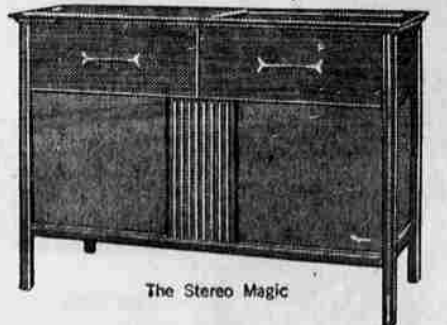

The Stereo Magic

SELECT EITHER THE SPACE-SEPARATED OR THE ALL-IN-ONE STEREO CONSOLE.