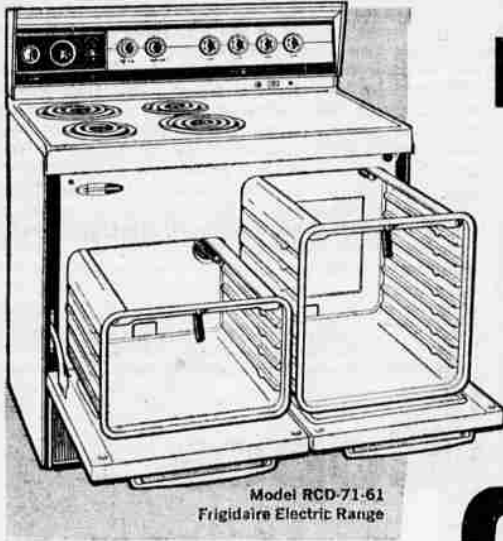

The wash basin can be surrounded with a counter top, a hamper built in below, a medicine cabinet built into the wall above and large mirror erected on one side, to hide the toilet.

A plastic shower curtain can curve around the entire two sides of the tub.

Vern Owens' Terrific

Home Show Week

At our store, 412 Main, or at our Home Show Booth Friday and Saturday at the Fairgrounds.

Specials

This Week Only!

Model RCD-71-61 Frigidaire Electric Range

FRIGIDAIRE DOUBLE OVEN RANGE AND THEY Both Pull & Clean

Reg. 379.95
Special At 349.95
Less Cal-Ore League Bonus 20.00
329.95
Less 7-Year Old Trade* 50.00

FREE!

Spatter-Free Broiler

Kant Slide Griddle

279⁹⁵

NO MONEY DOWN
Only \$14 Per Month

CUSTOM DELUXE MODEL

Get 2 Ovens for The Price of One!