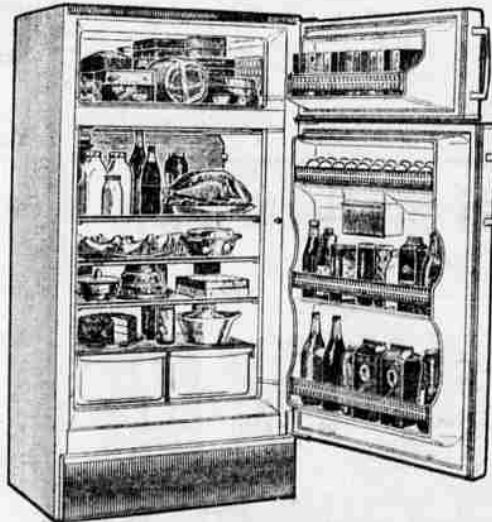

WOW!
FRIGIDAIRE
Automatic Defrosting---

2-DOOR REFRIGERATOR-FREEZER

88-lb. Freezer Chest on Top
18.5 Sq. Ft. of Shelf Area

239⁹⁵

$12 a month

With your 10-year-old refrigerator, a popular make in working condition.

Vern Owens'

Cascade Home Furnishings

412 Main - Ph. TU 4-8365