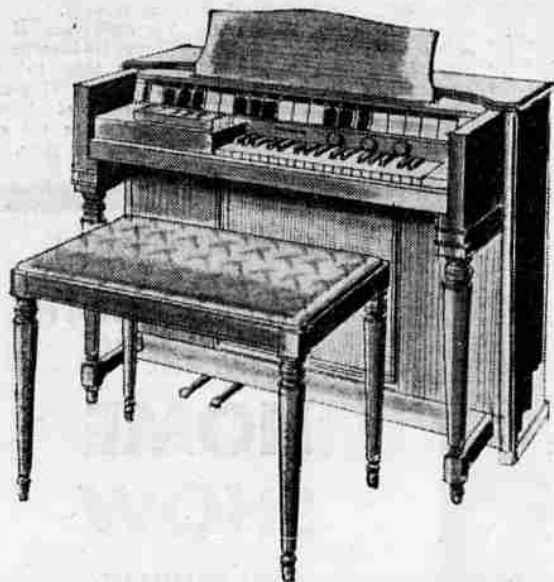

## The Beautiful HAMMOND CHORD ORGAN

The Organ that did more to put Organs into the American home than all other organs combined. You can play a tune in Minutes—and without lessons. Try it yourself—Prove it to yourself. Priced **\$995.00**. Complete with bench in Walnut Finish.

## HAMMOND Spinet ORGAN

The Hammond Spinet Organ is still the World's most reliable two Manual Organ built today—with the most versatile tone range of all two Manual Organs. Never needs tuning, requires the least service of any organ built. This is the Organ that is used in 90 percent of all commercial installations where dependability and tone quality are the most demanding requirements. Priced—**\$1385.00** installed, complete with bench, in Walnut.

## MAGNAVOX Annual-Factory Authorized CLEARANCE SALE NOW IN PROGRESS!

(Ends Approx. March 11th)

Pictured below is the Famous Magnavox Stereo Theatre—24-Inch TV, with Deluxe Stereo equipment Plus AM and FM Radio. Available now on sale for only **\$495.00** and your old TV Set, or your Present Phonograph, for trade in.