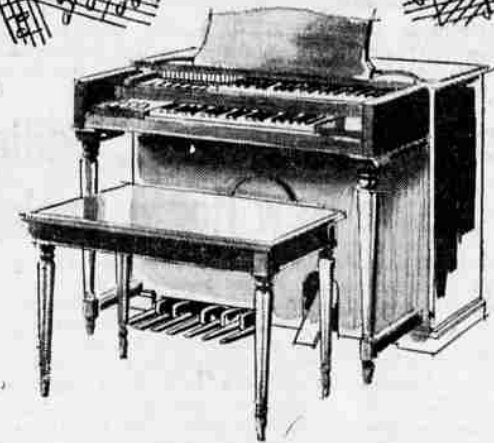

## The Beautiful HAMMOND CHORD ORGAN

The Organ that did more to put Organs into the American home than all other organs combined. You can play a tune in Minutes—and without lessons. Try it yourself—Prove it to yourself. Priced **\$995.00**. Complete with bench in Walnut Finish.

## HAMMOND Spinet ORGAN

The Hammond Spinet Organ is still the World's most reliable two Manual Organ built today—with the most versatile tone range of all two Manual Organs. Never needs tuning, requires the least service of any organ built. This is the Organ that is used in 90 percent of all commercial installations where dependability and tone quality are the most demanding requirements. Priced—**\$1385.00** installed, complete with bench, in Walnut.

## MAGNAVOX Annual-Factory Authorized CLEARANCE SALE NOW IN PROGRESS!

(Ends Approx. March 11th)

Pictured below is the Famous Magnavox Stereo Theatre—24-Inch TV, with Deluxe Stereo equipment Plus AM and FM Radio. Available now on sale for only **\$495.00** and your old TV Set, or your Present Phonograph, for trade in.