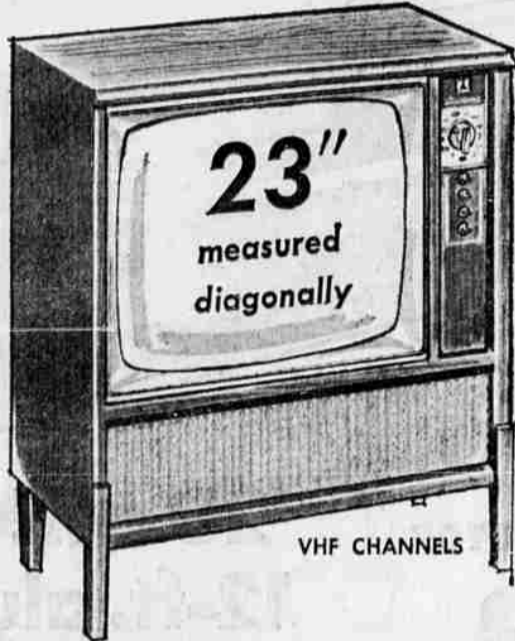

WARDS
MONTGOMERY WARD

FEBRUARY

SALE DAYS

BIG 10 DAY EVENT TO BRING YOU BIG SAVINGS...

rock! swivel! recline!

SAVE \$10! LEATHER-LIKE PLYHIDE

Chair locks in reclining position; footrest opens! Foam padded seat, footrest and arms. Pillow back. 5 colors. **89⁸⁸** REG. 99.95

FOAM CUSHIONED RING CHAIR!

2" foam cushion! Swivels on micromatic bearing! Frieze cover in gold, brown, beige, turquoise. **29⁸⁸** Buy a Pair

big, clear 23" TV for less!

NEW AIRLINE CONSOLE
199.95 AFTER THIS SALE