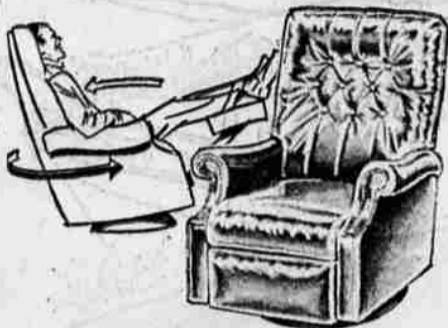

WARDS
MONTGOMERY WARD

FEBRUARY

SALE DAYS

BIG 10 DAY EVENT TO BRING YOU BIG SAVINGS...

rock! swivel! recline!

SAVE \$10! LEATHER-LIKE PLYHIDE

Chair locks in reclining position; footrest opens! Foam padded seat, footrest and arms. Pillow back. 5 colors. **89⁸⁸** REG. 99.95

FOAM CUSHIONED RING CHAIR!

2" foam cushion! Swivels on micromatic bearing! Frieze cover in gold, brown, beige, turquoise. **29⁸⁸** Buy a Pair

big, clear 23" TV for less!

NEW AIRLINE CONSOLE
199.95 AFTER THIS SALE