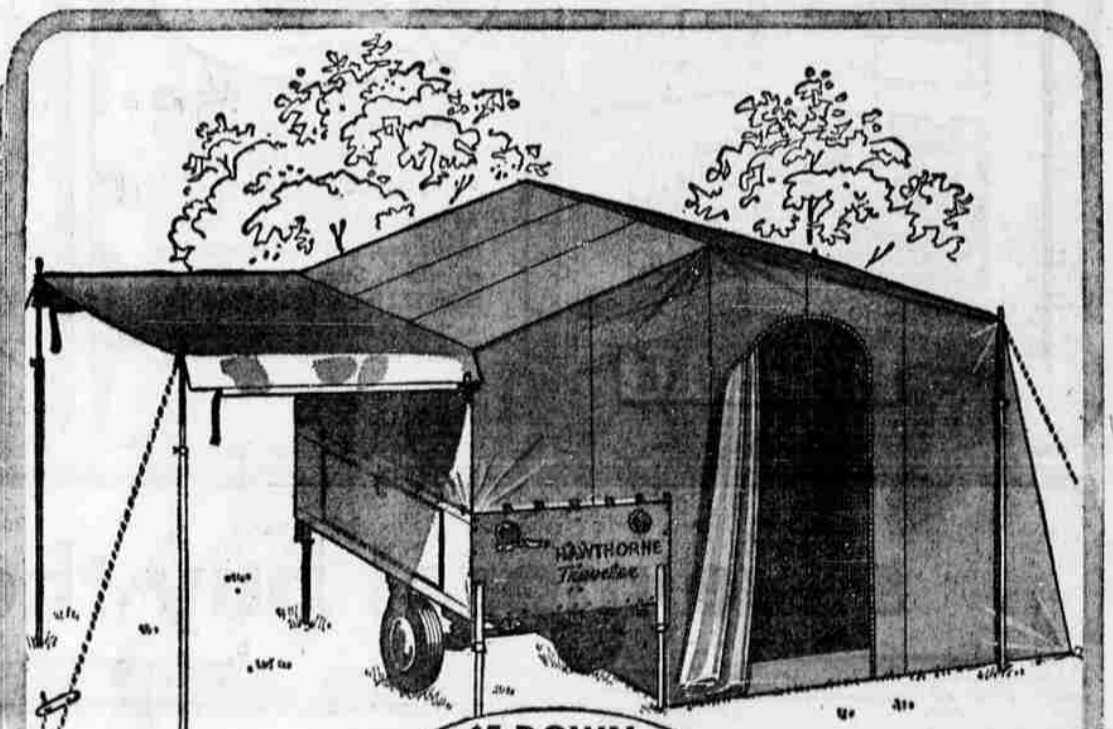

$5 DOWN
holds purchase till May 15

all-in-1 tent and trailer