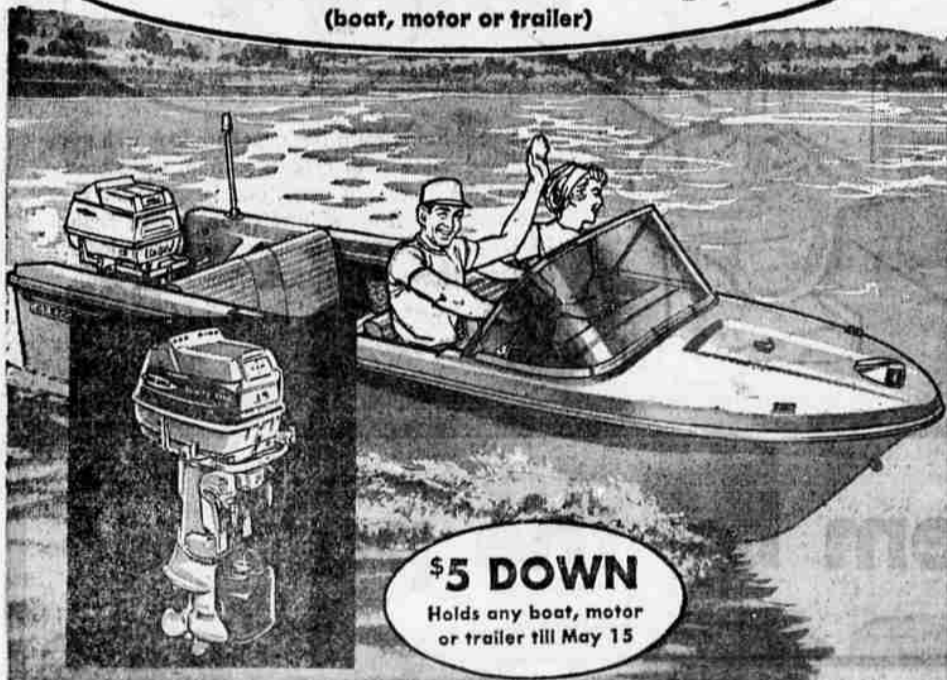

$5 DOWN
Holds any boat, motor or trailer till May 15

$101 off!
BIG, RUGGED 35-HP MOTOR

$374
Was $475 Last Spring

Electric starting model $449

Power to tow skiers at speeds up to 33 MPH or cruise smoothly, quietly. Full gearshift, rubber slip clutch. Manual.

25-HP manual, was $435... **$349**
25-HP electric, was $535... **$419**
60-HP Sea King, was $835... **$669**

NEW! 14' RUNABOUT
INTRODUCTORY LOW PRICE

$444

F.O.B. factory

A racy beauty that skims over the water, maneuvers easily for cruising, racing or skiing. Fiber glass in red/white, turquoise/white; matching vinyl upholstery.

Only $5 down holds it until May 15!

REG. $169 DELUXE 900-LB. "A" FRAME BOAT TRAILER
Heavy-duty, box-frame steel construction handles 16-footers. Tilt-bed, cradle rollers and coil spring shock absorbers. 650-lb. trailer, was $135... **$148**

$5 DOWN
holds purchase till May 15