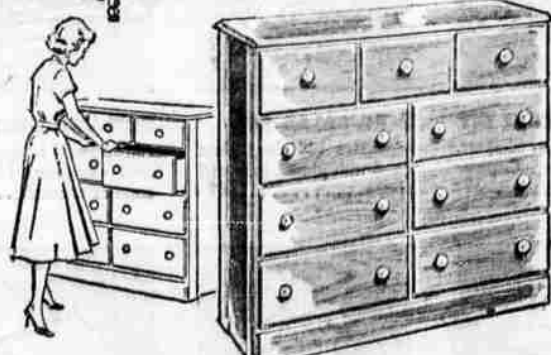

Price includes beds, springs and innerspring mattresses

READY-TO-FINISH CLEAR PINE 9-DRAWER CHEST

Ready for you to finish with your favorite paint or stain, this chest is ideal for child's room or cabin. Has loads of room to store! All smooth, clear pine construction.

21⁸⁸
$2 down

tough vinyl asbestos tile

MOISTURE-RESISTANT, GOES ON ANY FLOOR!

12^c
each

9x9" size

Even goes on concrete. Easy to install. Resists oil, grease, household acids, fire, alkali. Cleans with a damp mop.

No-scrub Thrift-Vinyl. Outwears enamel floor coverings 2 to 1! Sq. yd..... 69¢

AS LITTLE AS $10 DOWN BUYS A COMPLETE HOUSEFUL OF FURNITURE AT WARDS