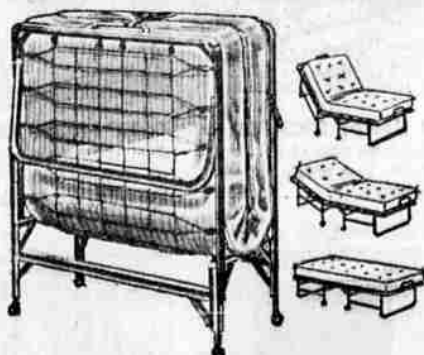

REGULARLY 13.49

1099
sq. yd. installed

All-wool smooth cut plush pile in 8 colors. Also, an all-wool sculptured in 8 colors.

\$15 off! 2 twin bed outfits

Regularly 109.95 ... Now Only

94⁸⁸
only \$5 down

Ideal in child's room, guest room or your own! You get 2 beds, 2 springs and 2 innerspring mattresses! Elegant traditional styling with handsome spindles in both head and foot. All hardwood. Converts into a bunk bed outfit with guard rail and ladder listed below. Guard rail and ladder.....\$5

Price includes beds, springs and innerspring mattresses

9x12-ft. foam-back rug

DURABLE NYLON PILE FOR BEAUTY & WEAR

47⁸⁸

Reg. 52.95

Needs no extra pad, no installation. Durable all-nylon yarns take rough wear. Backed with resilient foam rubber padding. Tweed patterns. 6 colors.

6x9' 29.88 9x15' 69.88
12x15' 92.88 12x18' 119.88

SAVE \$5! FOLDING ROLLAWAY BED

Adjusts to 3 positions for sleeping or reclining! Non-mar white plastic casters. Firm innerspring mattress has sisal padding, long-wear pin stripe ticking! Save!