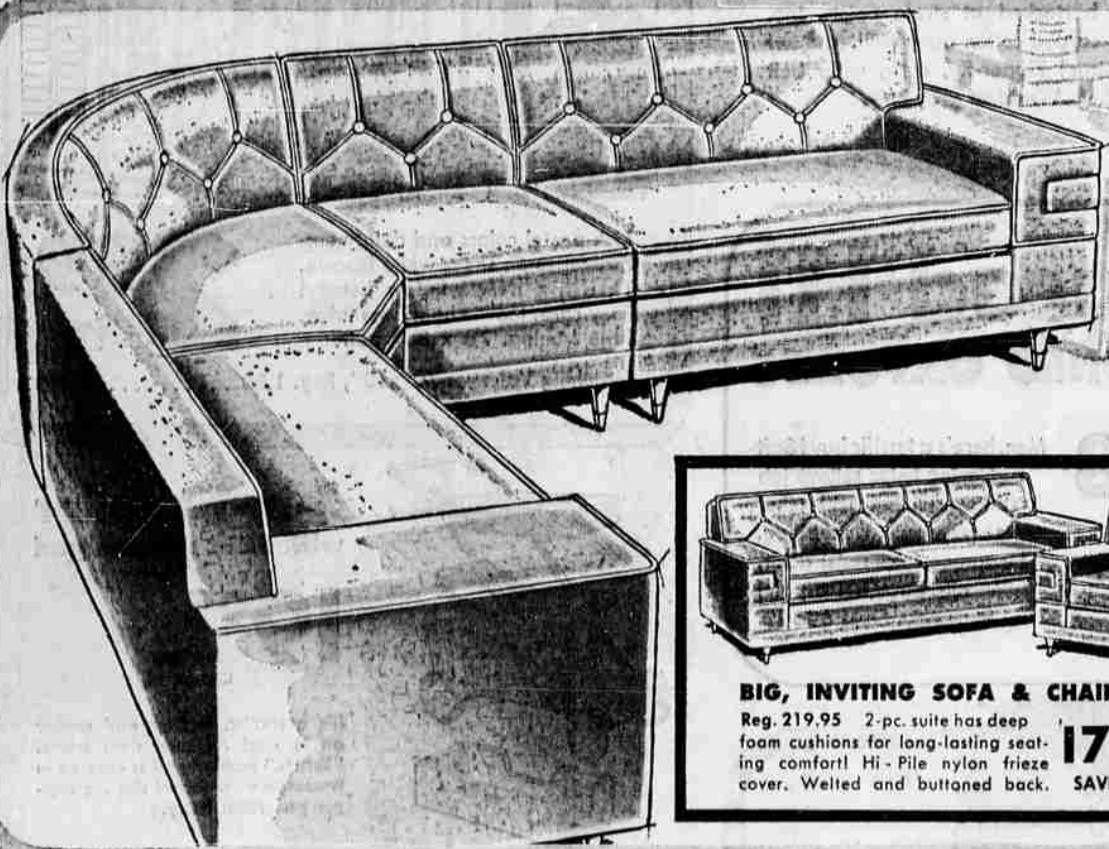

Table extends from 35 x 48" to 35 x 60" with 1 leaf; to 35 x 72" with 2 leaves! You'll discover new relaxing pleasure in the "Comfort-Contoured" chair backs! Beautifully finished top resists burning or staining. Chairs are easily washed with a damp cloth! Only Wards trainload buying power brings you this set at such a low price ... comparable quality dinettes are priced much higher!

**FINEST QUALITY 7-PIECE
SELF-EDGE SET—SAVE \$20!**

Reg.
144.95

124⁸⁸

\$5 DOWN
Beautiful, distinctive; has exclusive features found only in highest priced sets!

**enjoy spacious
seating comfort**

HUGE 4-PIECE SECTIONAL

289⁸⁸
only
\$10 DOWN

- Luxurious nylon upholstery
- Deep foam cushions
- Weltd back design

New luxurious nylon frieze in a richly textured weave—with plump and extra-deep foam cushions for plush seating comfort and long wear! There are more luxury features, too: extra-soft weltd back, well padded arms, full-width panel base, and, of course ... plenty of sit-or-stretch room! Start the new year right, visit Wards today!

BIG, INVITING SOFA & CHAIR

Reg. 219.95 2-pc. suite has deep foam cushions for long-lasting seating comfort! Hi-Pile nylon frieze cover. Weltd and buttoned back.

179⁸⁸

SAVE \$40!

save \$20! 2-pc. set! blonde finish!