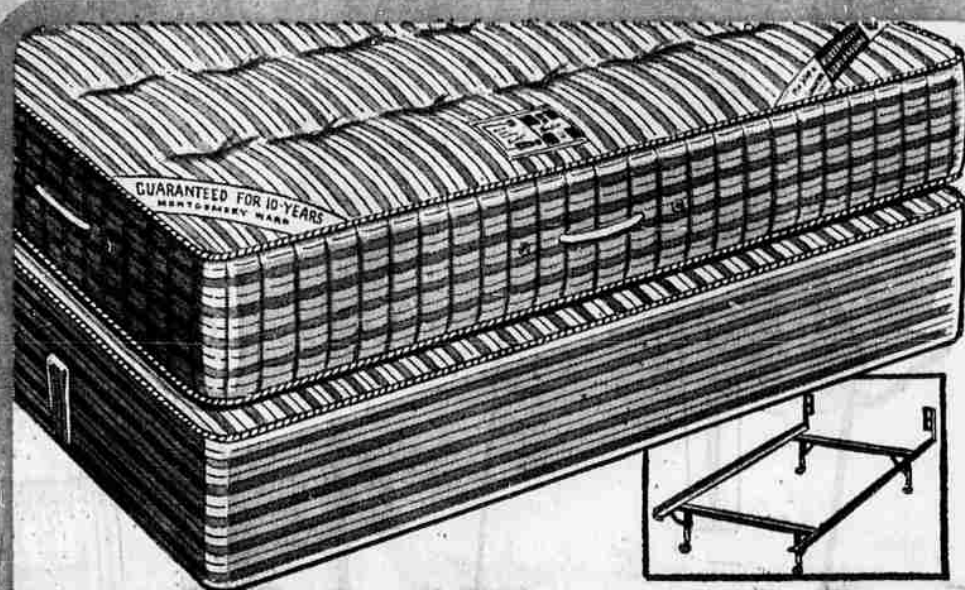

10 days—starts Feb. 8th

Supplement To
Herald and News

WARDS FEBRUARY SALE DAYS

Use Wards convenient credit plan, up to 2 years to pay!

WARDS
MONTGOMERY WARD

save—reg. 1.09

BOYS' CREW-NECK SWEAT SHIRTS

88¢

Top quality, low price! Rugged cotton fleece is long wearing, machine washable. Reinforced neck and shoulder seams. In solid tones. 4 to 16.

Hotel-Motel set

NOW . . . GUARANTEED FOR 10 FULL YEARS*

Long-wearing 8-oz. sanitized cover provides built-in anti-germ protection, resists odors, mold, mildew! "Sanatex" means greater comfort! Full or twin size mattress alone. 42.88
Metal bed frame with non-mar casters (inset) 10.88

$79

- "SANITIZED" cover
- 510-coil mattress
- "SANATEX" insulation
- Sag-resistant borders
- Extra thick—25% more cotton padding
- 6 handles—12 ventilators
- 80-coil box spring

fringed pillows
IN RICH ANTIQUE SATIN WEAVE

88¢

EACH

Big 13-inch antique satin rayon pillows filled to their gay fringed edges with bouancy Kapok. There's a smooth-top and a button-top in 10 colors.

plastic step-on can

12-QT. SIZE—
COLOR CHOICE

1⁸⁸

Your best buy for kitchen or nursery because it won't shatter or rust. Toe touch quietly opens, closes lid . . . no clatter! Easy-grip handle.

reg. 69¢ nylons

SEAMLESS . . . RUN-RESISTANT MESH

2-⁹¹

First quality Carol Brent. Fine mesh gives flattering, bare-leg look. Reinforced heel and toe. 8½-11. At this low price a limit of 4 pair to a customer.

reg. 79¢ briefs

WOMEN'S SIZES . . . RUNPROOF NYLON

2⁹¹

Smooth fitting, elastic-leg style to wear under everything all year long. Firm long wearing elastic waist and legs. White, colors, 32-44. Stock up and save!

reg. 49¢ a pair

SAVE 40% ON MEN'S RAYON SOCKS

3⁸⁸

Comfortable, smooth rayon never itches. Large assortment of patterns and colors. No-bind elastic top. Wash-fast. Popular slack length. 10 to 13.

save! light bulbs

BUY FOUR BULBS—GET TWO FREE!

6 for 88¢

REG. 4 FOR 89¢

Take advantage of this wonderful opportunity to stock-up on light bulbs at substantial savings. Choose 60 or 100-watt bulbs all with frosted insides.

deluxe lantern

WITH SAFETY RED FLASHER

99¢

A life-saver for motorist or pedestrian during emergency! Piercing white beam from swivel spotlight, red emergency flashes from blinker-lite.

foam-back runner
LONG 24x70" NYLON PILE RUG

3⁸⁸

EACH

A colorful accent for long area—hall, bedroom, between rooms. Nylon tweed yarns take rough treatment. Foam rubber back acts as rug pad. 4 colors.

rayon net panels

WITH EASY-CARE EVERLON® FINISH

99¢

48x81" PANEL

Filmy spider net lets soft light filter in. Washable Everlon finish eliminates starching, stretching and ironing—just wash and hang. 3" bottom hem.

reg. 79¢ yd. cottons

EXCITING EASY-CARE PRINTS

2⁸⁸

In splashy florals, gay fantasies, crisp geometrics, dancing dots, imaginative novelties . . . colors galore. "Governed" wrinkle-resist, drip-dry cottons. Hurry!

white enamel finish

MOLDED WOOD SEAT—SAVE $1

2⁶⁶

REG. 3.95

Trim design, durable construction—can't crack, split. Heavy-duty molded hinges and bumpers won't rot or rust. Easy-to-clean, lustrous finish of baked-on enamel.

CHECK ALL THESE SPECIALS—SEE MANY MORE ON THE FOLLOWING PAGES!