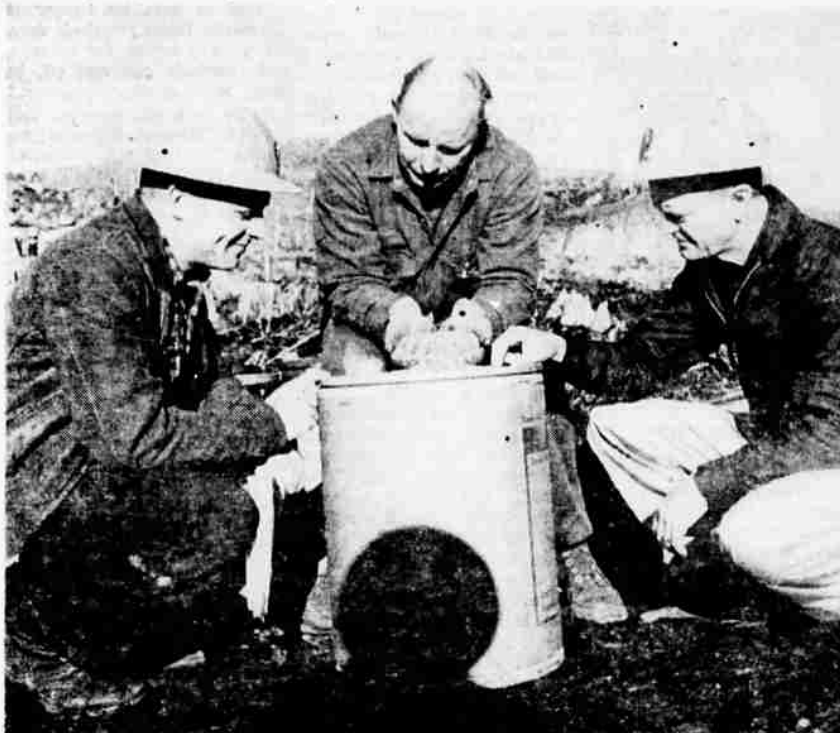

NEARLY 10,000 ACRES of International Paper Company tree farms in Oregon and Washington were recently seeded by helicopter equipped with new long-range seed-spreading device called a slinger. Note tube-like slinger underneath and in front of the 'copter, piloted by Dale Kaponen.

DOUGLAS FIR SEED used in extensive helicopter seeding of International Paper's Pacific Northwest tree farms is shown company foresters, left, Dave Mote and Maurice Bonney by Perpetual Forests' Bent Gerdes at IP's Grand Ronde Tree Farm. The seeds are coated with a rodent repellent and have an exterior of shiny aluminum flake which discourages birds from eating the seeds.

NEW HELICOPTER SEED SLINGER is inspected by Maurice Bonney, resident forester of International Paper Company's Longview Branch. The efficient long-range seed-spreading device was used in recent helicopter seeding of nearly 10,000 acres in IP's Oregon and Washington tree farms.

HELICOPTER SEEDING RESULT . . . this one-year-old Douglas fir seedling is outlined by International Paper forester in company's Grand Ronde Tree Farm. The young tree, seeded from the air last year, is part of new timber crop growing adjacent to tree farm area recently seeded this year by helicopter in IP's comprehensive aerial reforestation program. This winter IP seeded nearly 10,000 acres in its Oregon and Washington tree farms.