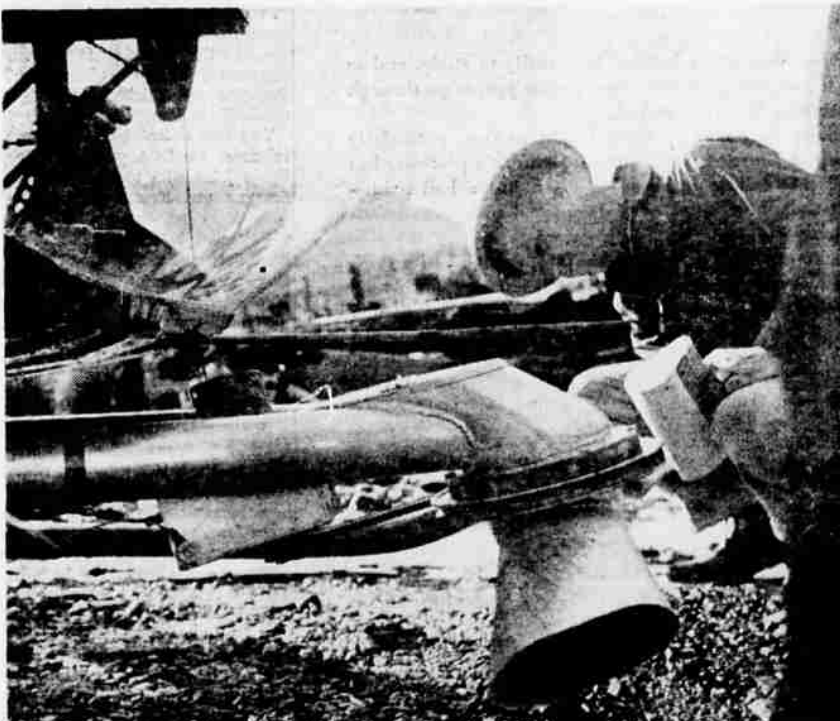

NEW HELICOPTER SEED SLINGER is inspected by Maurice Bonney, resident forester of International Paper Company's Longview Branch. The efficient long-range seed-spreading device was used in recent helicopter seeding of nearly 10,000 acres in IP's Oregon and Washington tree farms.